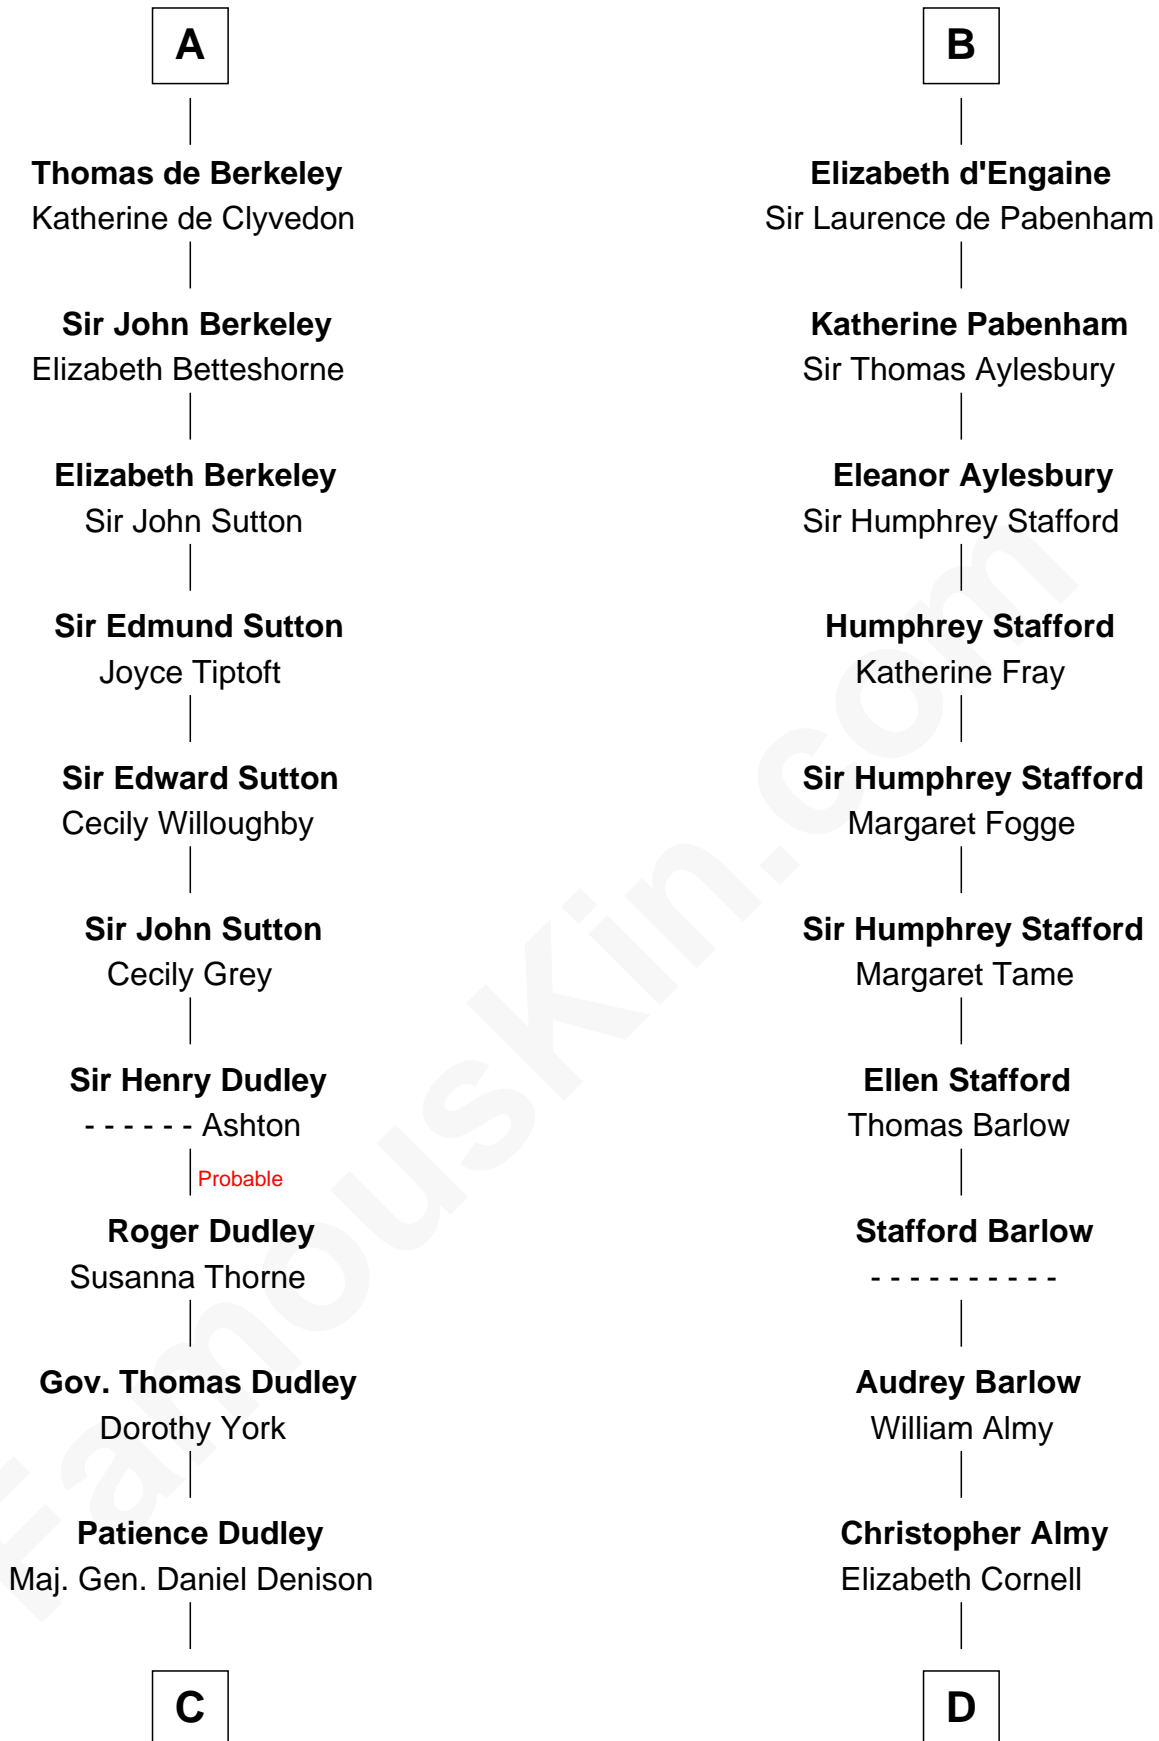

FamousKin.com

Relationship Chart of

Nicholas Gilman

Signer of the U.S. Constitution

19th cousin 2 times removed of

William Ellery

Signer of the Declaration of Independence

C

Elizabeth Denison

Rev. John Rogers

Rev. Nathaniel Rogers

Sarah Purkiss

Elizabeth Rogers

Rev. John Taylor

Ann Taylor

Nicholas Gilman