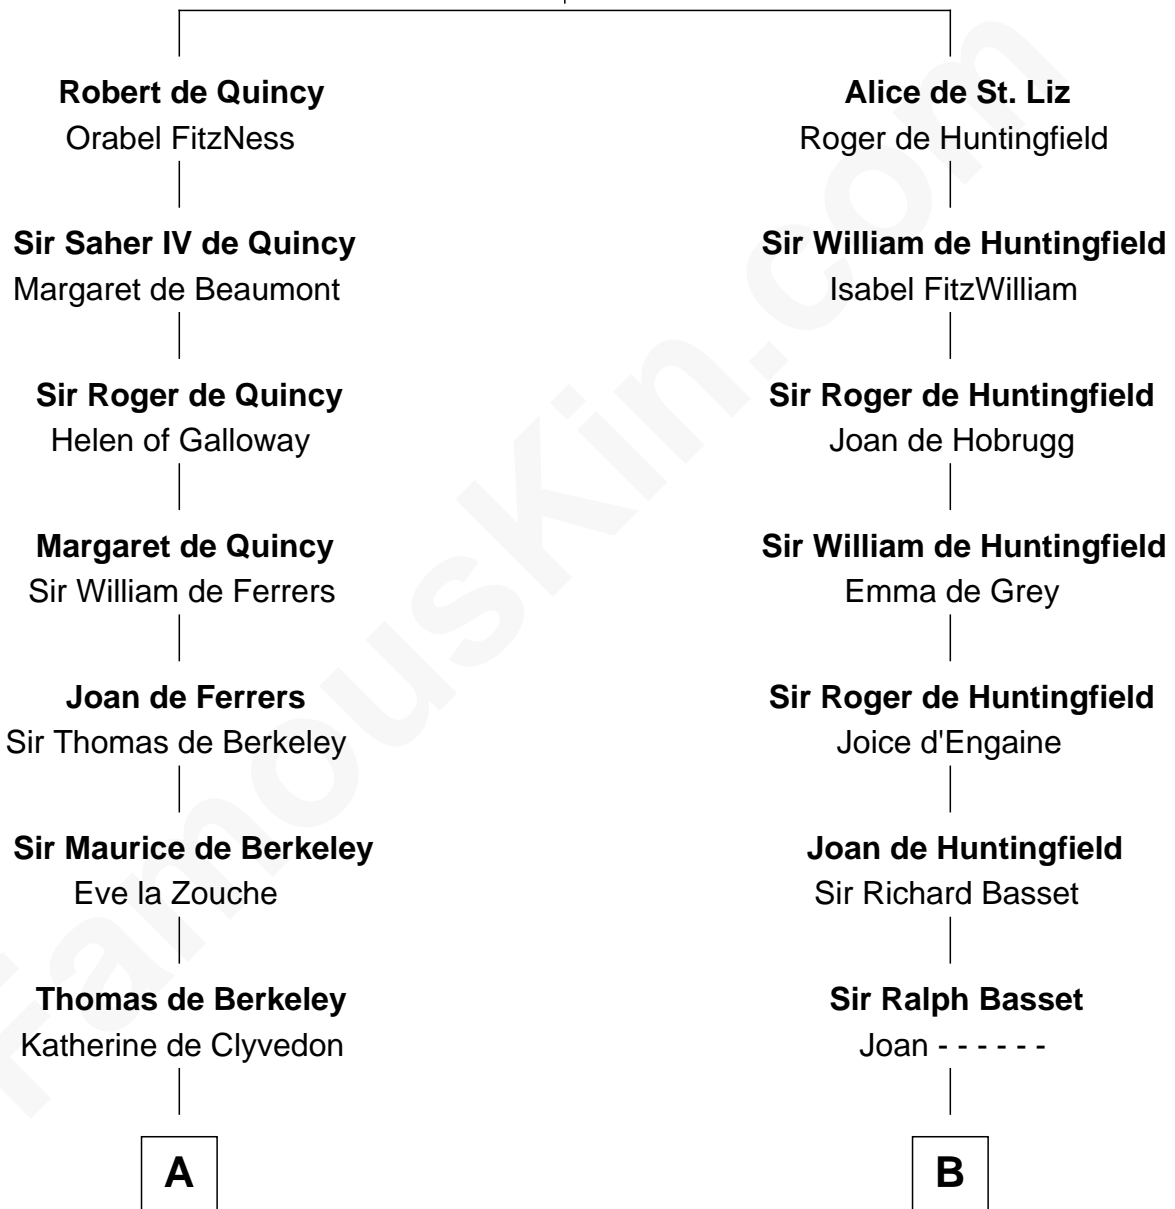

FamousKin.com Relationship Chart of

Nicholas Gilman

Signer of the U.S. Constitution

20th cousin of

William Ellery

Signer of the Declaration of Independence

Maud de St. Liz
Saher I de Quincy

C

Rev. Nathaniel Rogers

Sarah Purkiss

Elizabeth Rogers

Rev. John Taylor

Ann Taylor

Nicholas Gilman

Nicholas Gilman

Signer of the U.S. Constitution