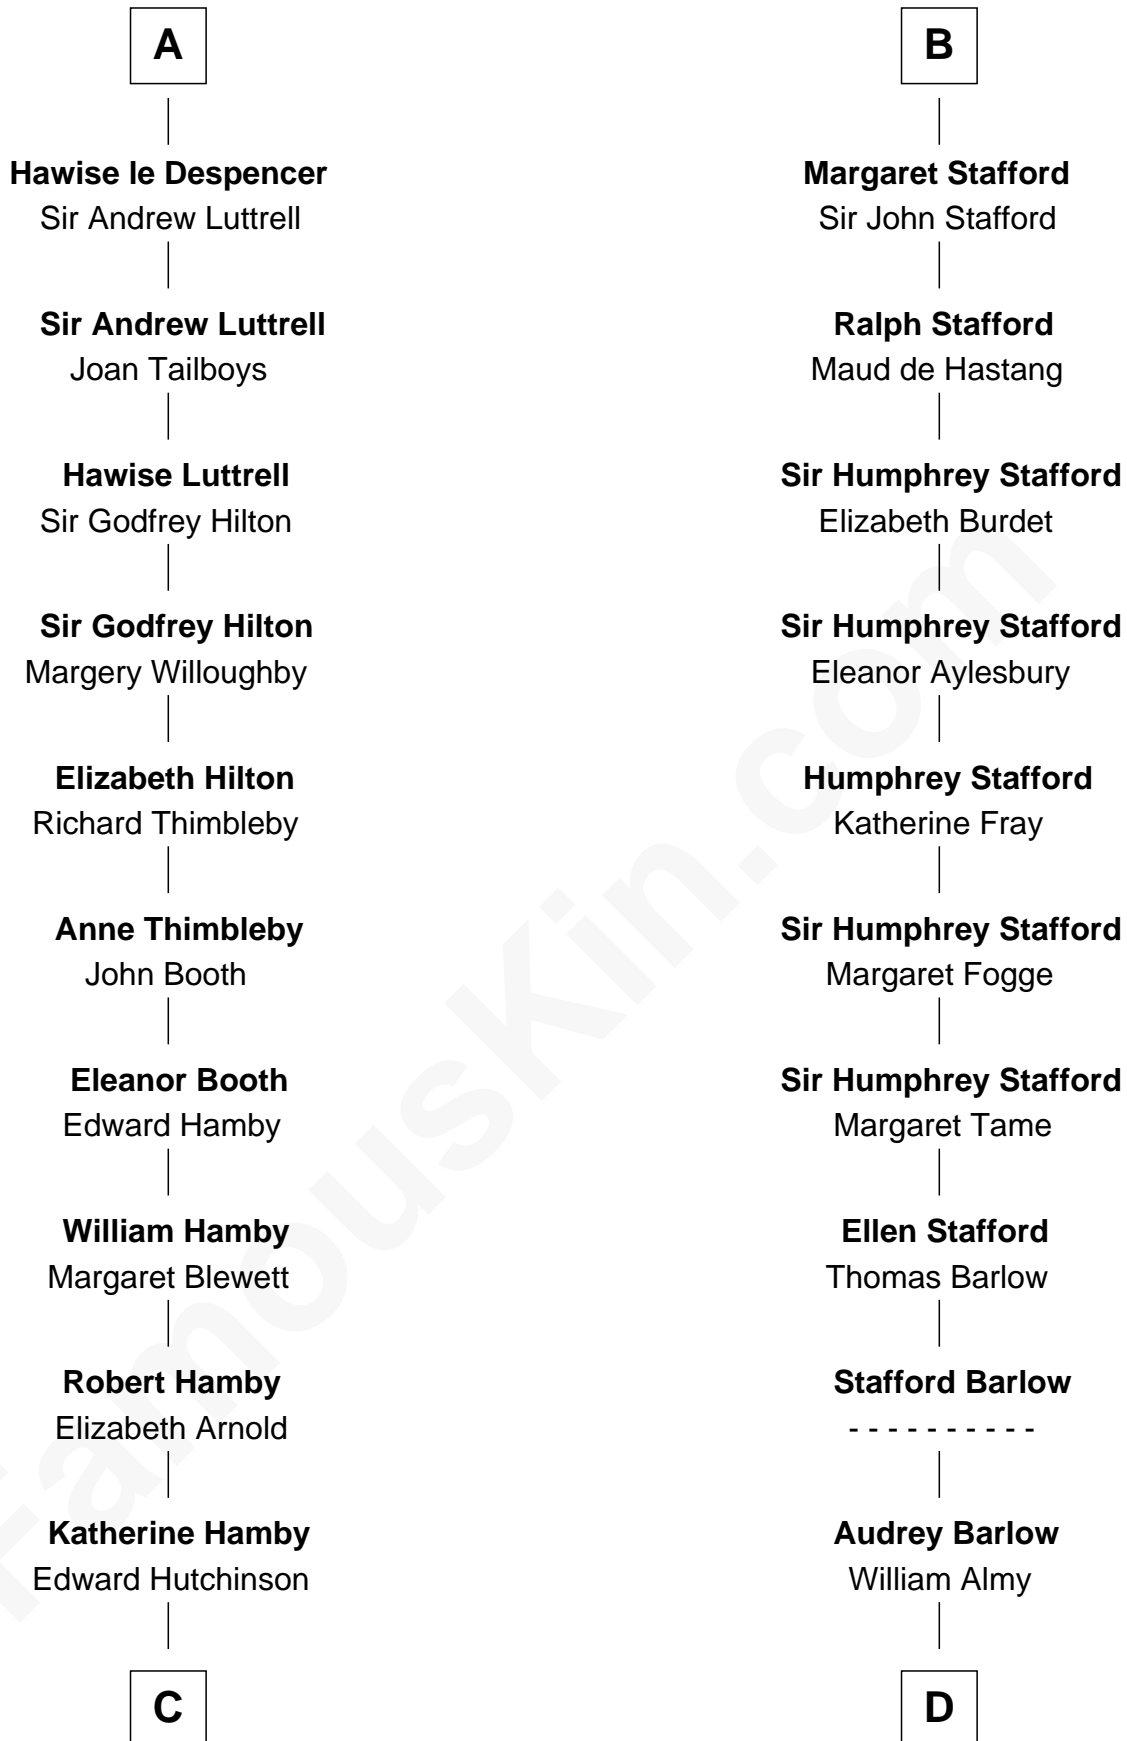

FamousKin.com

Relationship Chart of

Nicholas Gilman

Signer of the U.S. Constitution

20th cousin 1 time removed of

William Ellery

Signer of the Declaration of Independence

James de St. Hilary

Ralph Basset

Hawise - - - - -

Margaret Basset

Edmund de Stafford

Ralph de Stafford

Katherine de Hastang

B

C

Elizabeth Hutchinson

Edward Winslow

Anna Winslow

John Taylor

Rev. John Taylor

Elizabeth Rogers

Ann Taylor

Nicholas Gilman