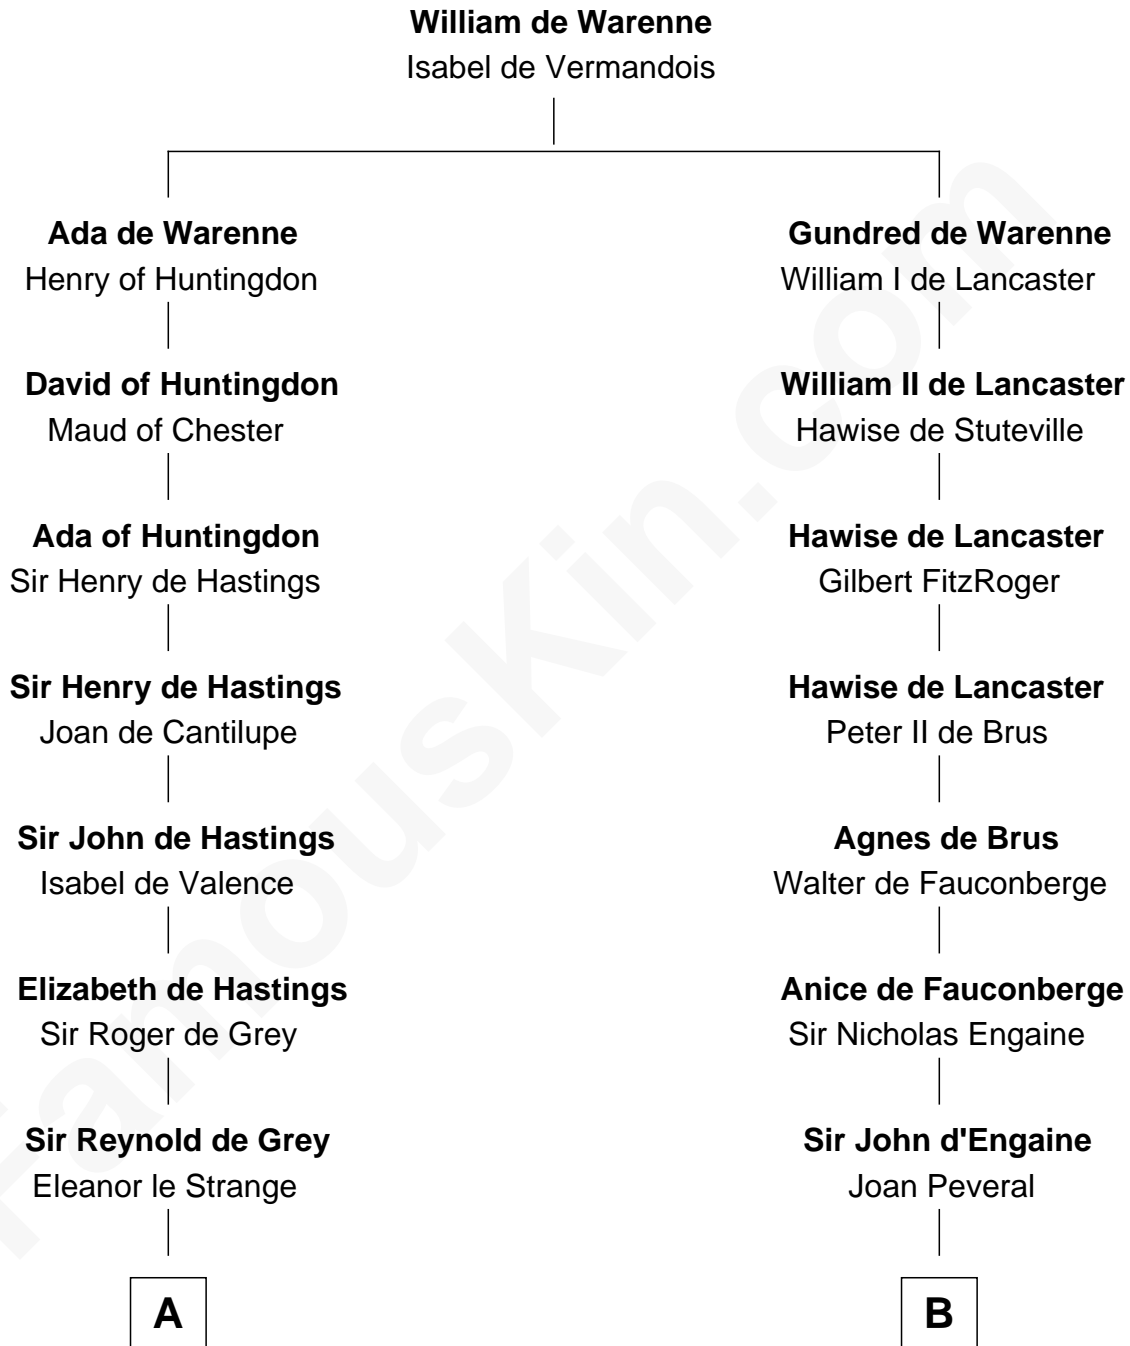

FamousKin.com

Relationship Chart of

Nicholas Gilman

Signer of the U.S. Constitution

19th cousin 2 times removed of

William Ellery

Signer of the Declaration of Independence

C

Elizabeth Denison

Rev. John Rogers

Rev. Nathaniel Rogers

Sarah Purkiss

Elizabeth Rogers

Rev. John Taylor

Ann Taylor

Nicholas Gilman