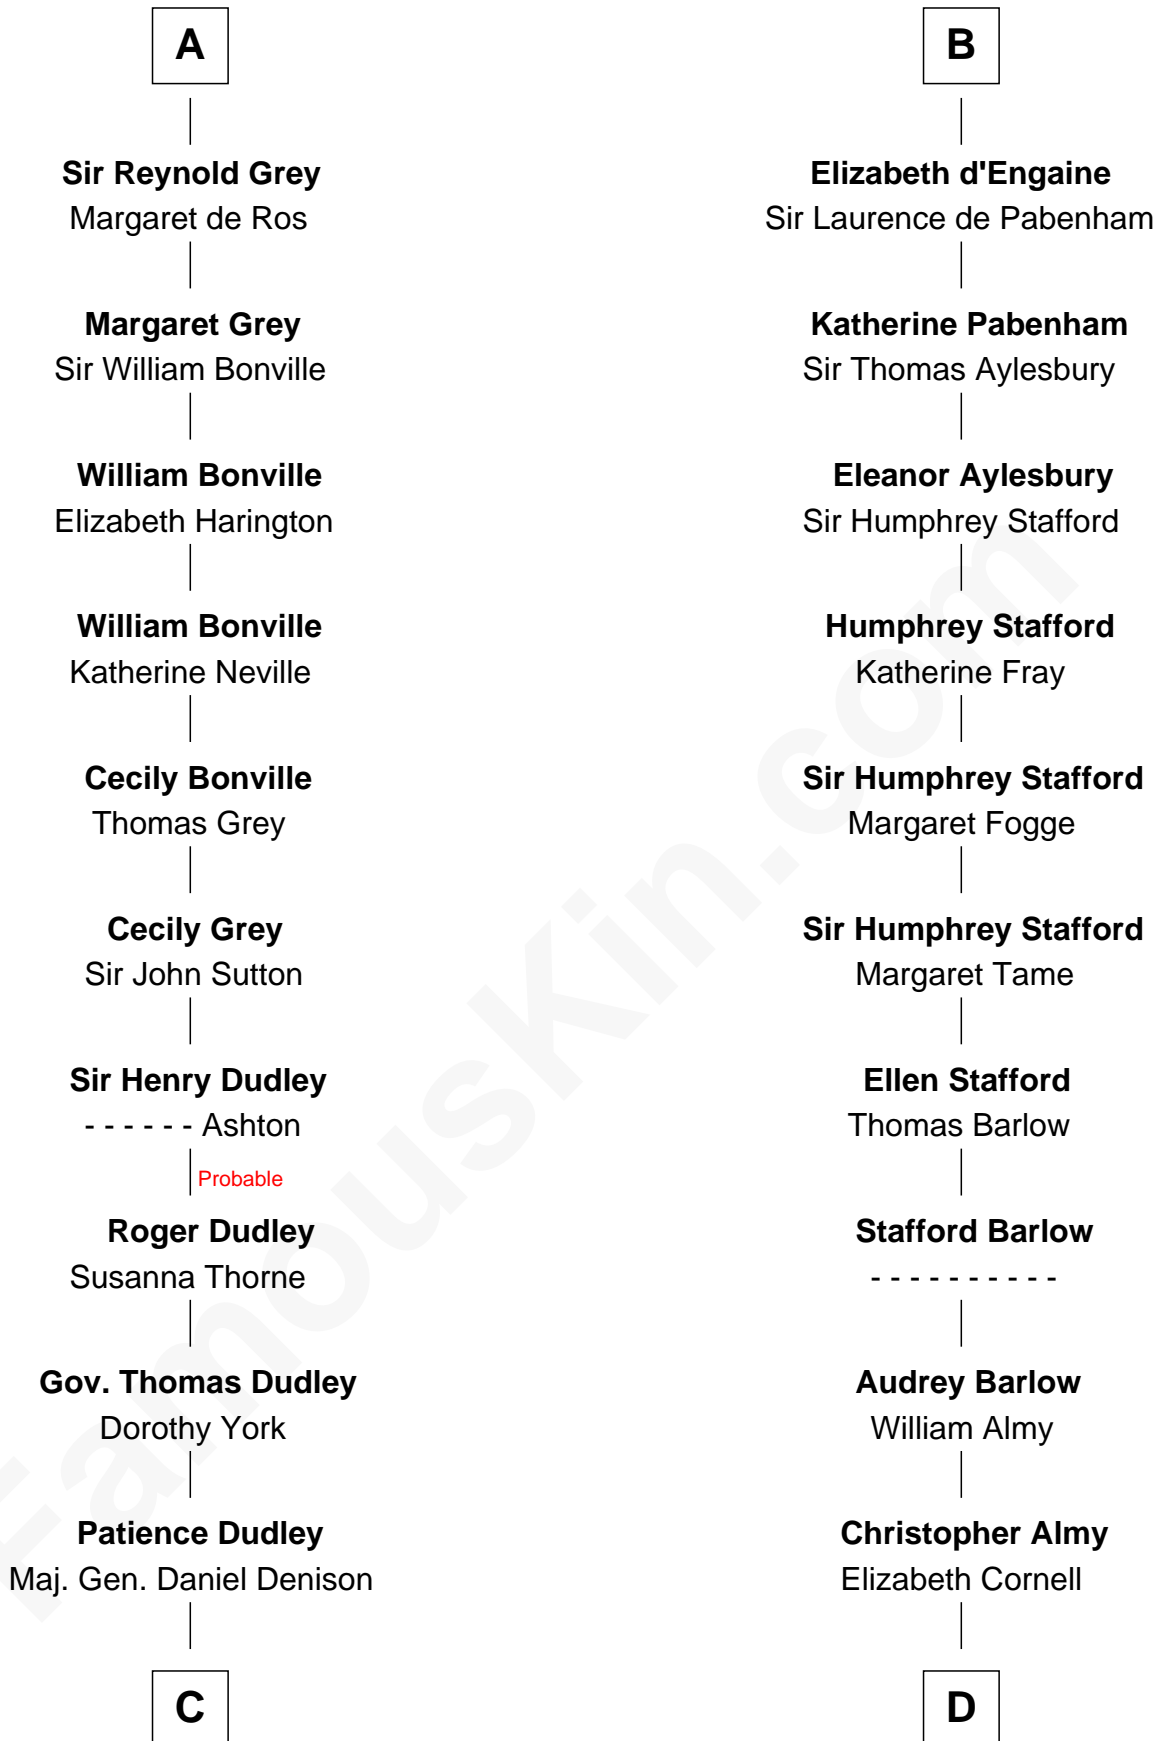

FamousKin.com

Relationship Chart of

Nicholas Gilman

Signer of the U.S. Constitution

19th cousin 2 times removed of

William Ellery

Signer of the Declaration of Independence

C

Elizabeth Denison

Rev. John Rogers

Rev. Nathaniel Rogers

Sarah Purkiss

Elizabeth Rogers

Rev. John Taylor

Ann Taylor

Nicholas Gilman

Nicholas Gilman

Signer of the U.S. Constitution

D

Col. Job Almy

Ann Lawton

Elizabeth Almy

William Ellery

William Ellery