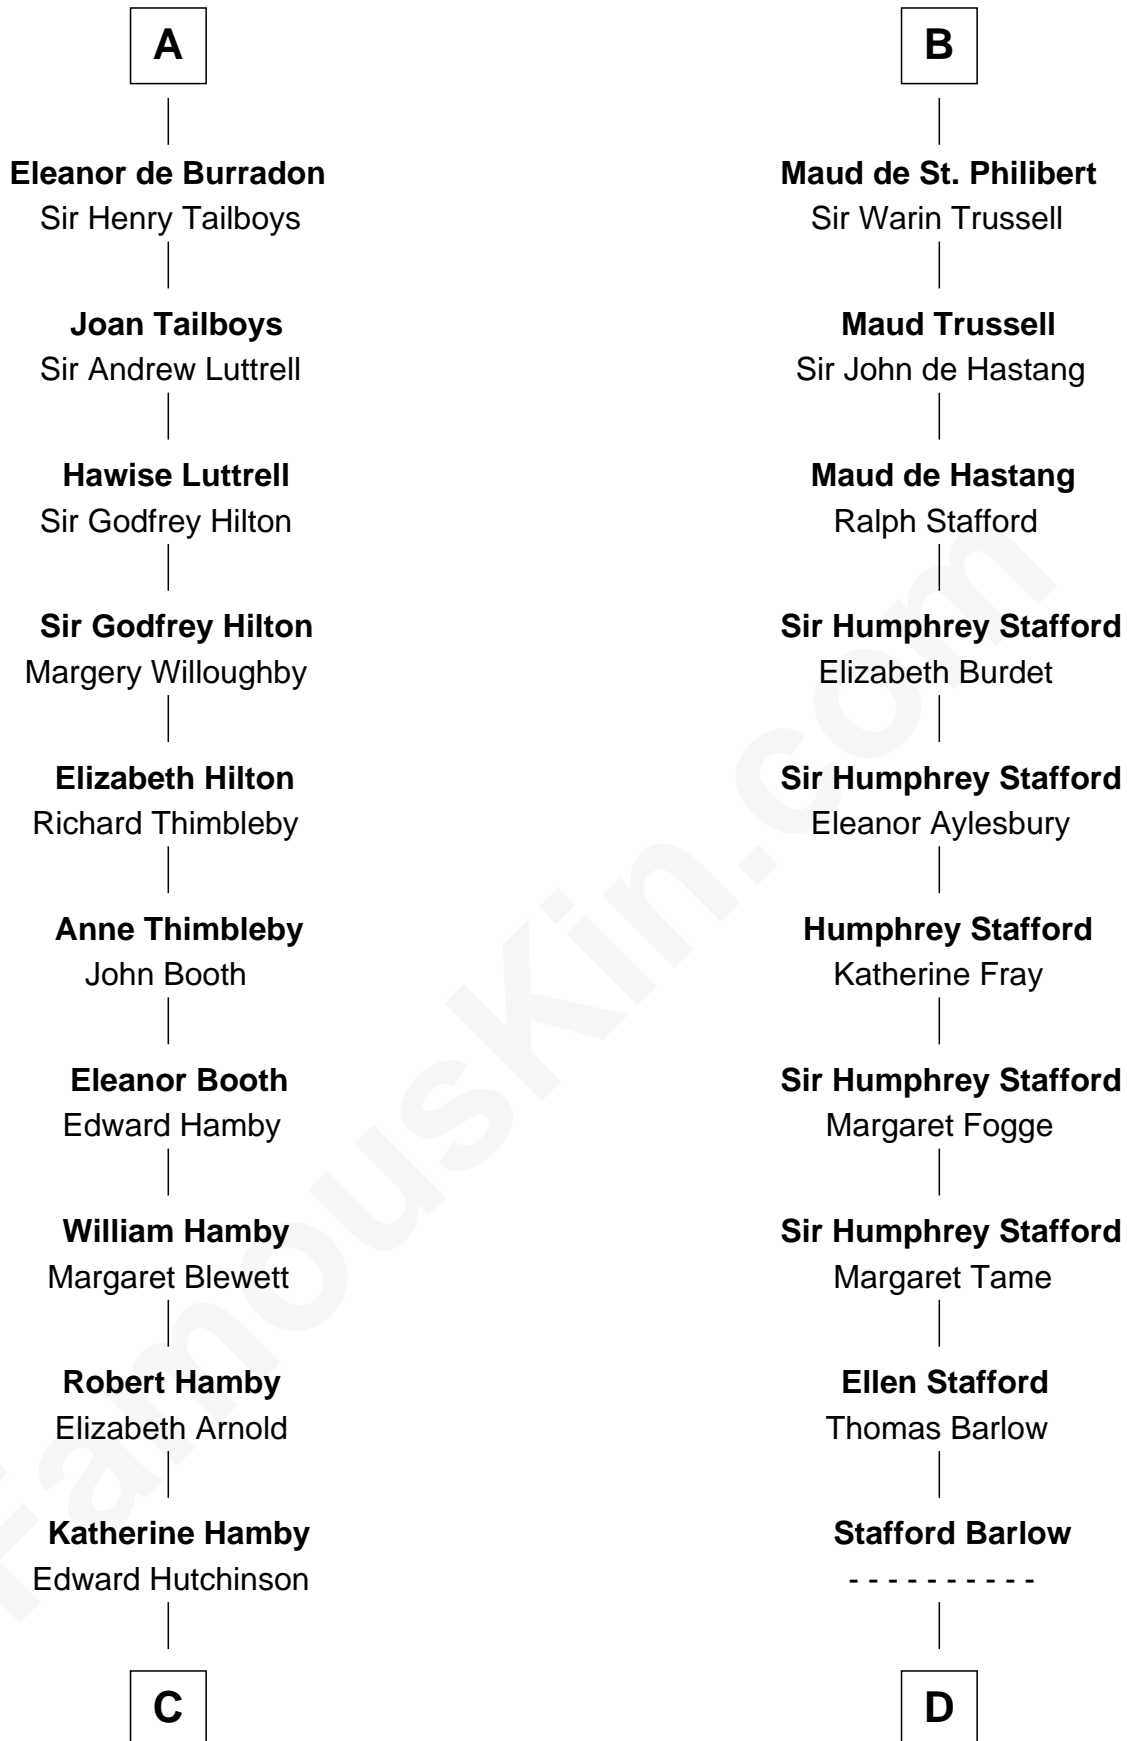

# FamousKin.com Relationship Chart of

**Nicholas Gilman**

*Signer of the U.S. Constitution*

21st cousin of

**William Ellery**

*Signer of the Declaration of Independence*

**C**

**Elizabeth Hutchinson**

Edward Winslow

**Anna Winslow**

John Taylor

**Rev. John Taylor**

Elizabeth Rogers

**Ann Taylor**

Nicholas Gilman

**Nicholas Gilman**

*Signer of the U.S. Constitution*

**D**

**Audrey Barlow**

William Almy

**Christopher Almy**

Elizabeth Cornell

**Col. Job Almy**

Ann Lawton

**Elizabeth Almy**

William Ellery

**William Ellery**

*Signer of Declaration of Independence*