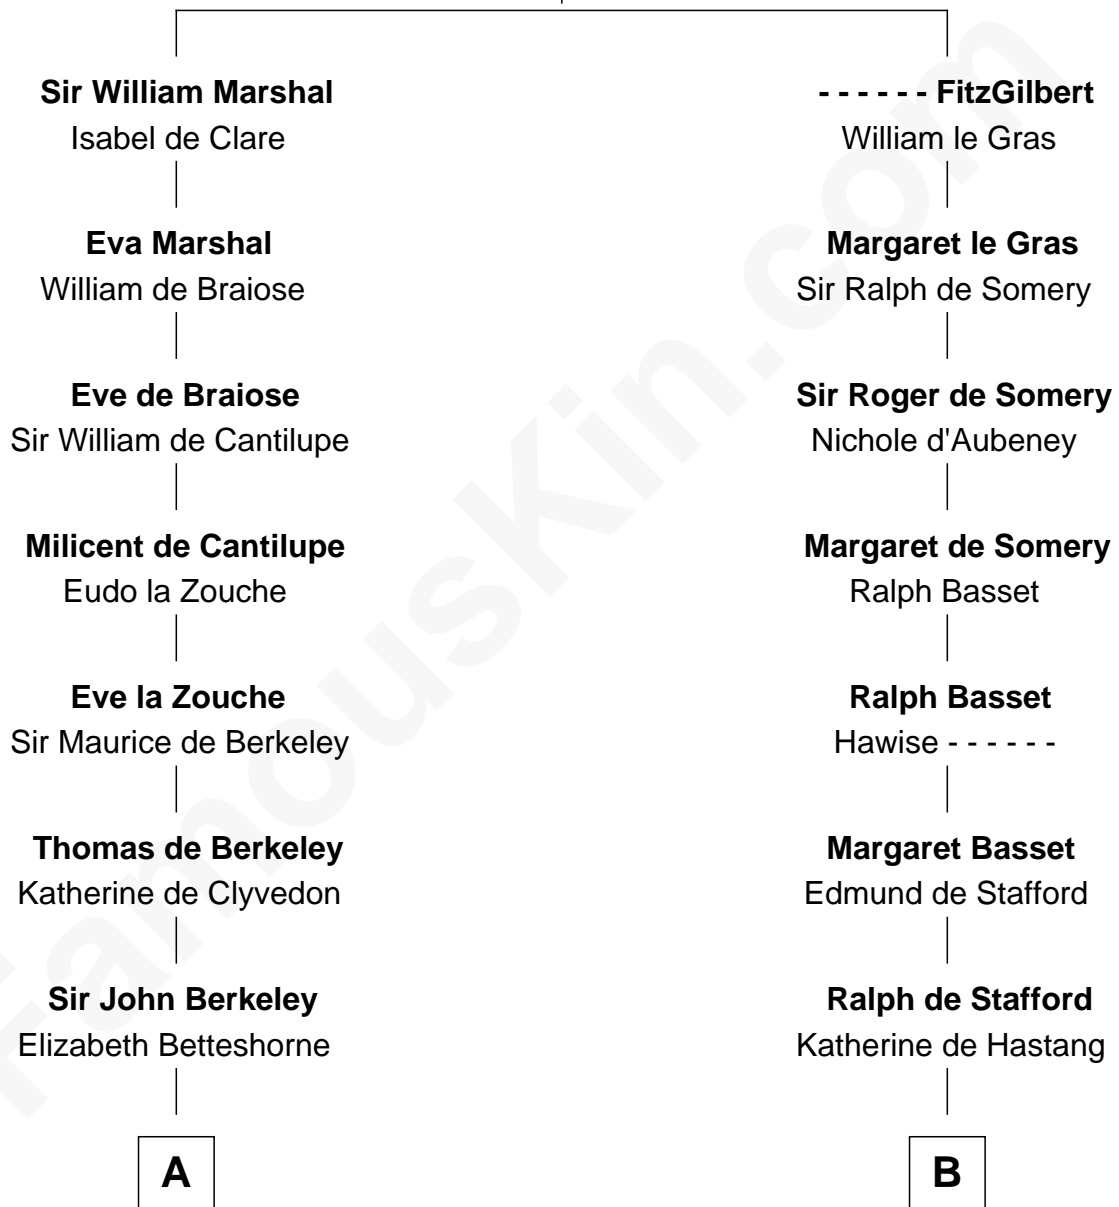

## Relationship Chart of

### Nicholas Gilman

*Signer of the U.S. Constitution*

19th cousin 1 time removed of

### William Ellery

*Signer of the Declaration of Independence*

**John FitzGilbert**  
Sybilla of Salisbury

**C**

**Elizabeth Rogers**

Rev. John Taylor

**Ann Taylor**

Nicholas Gilman