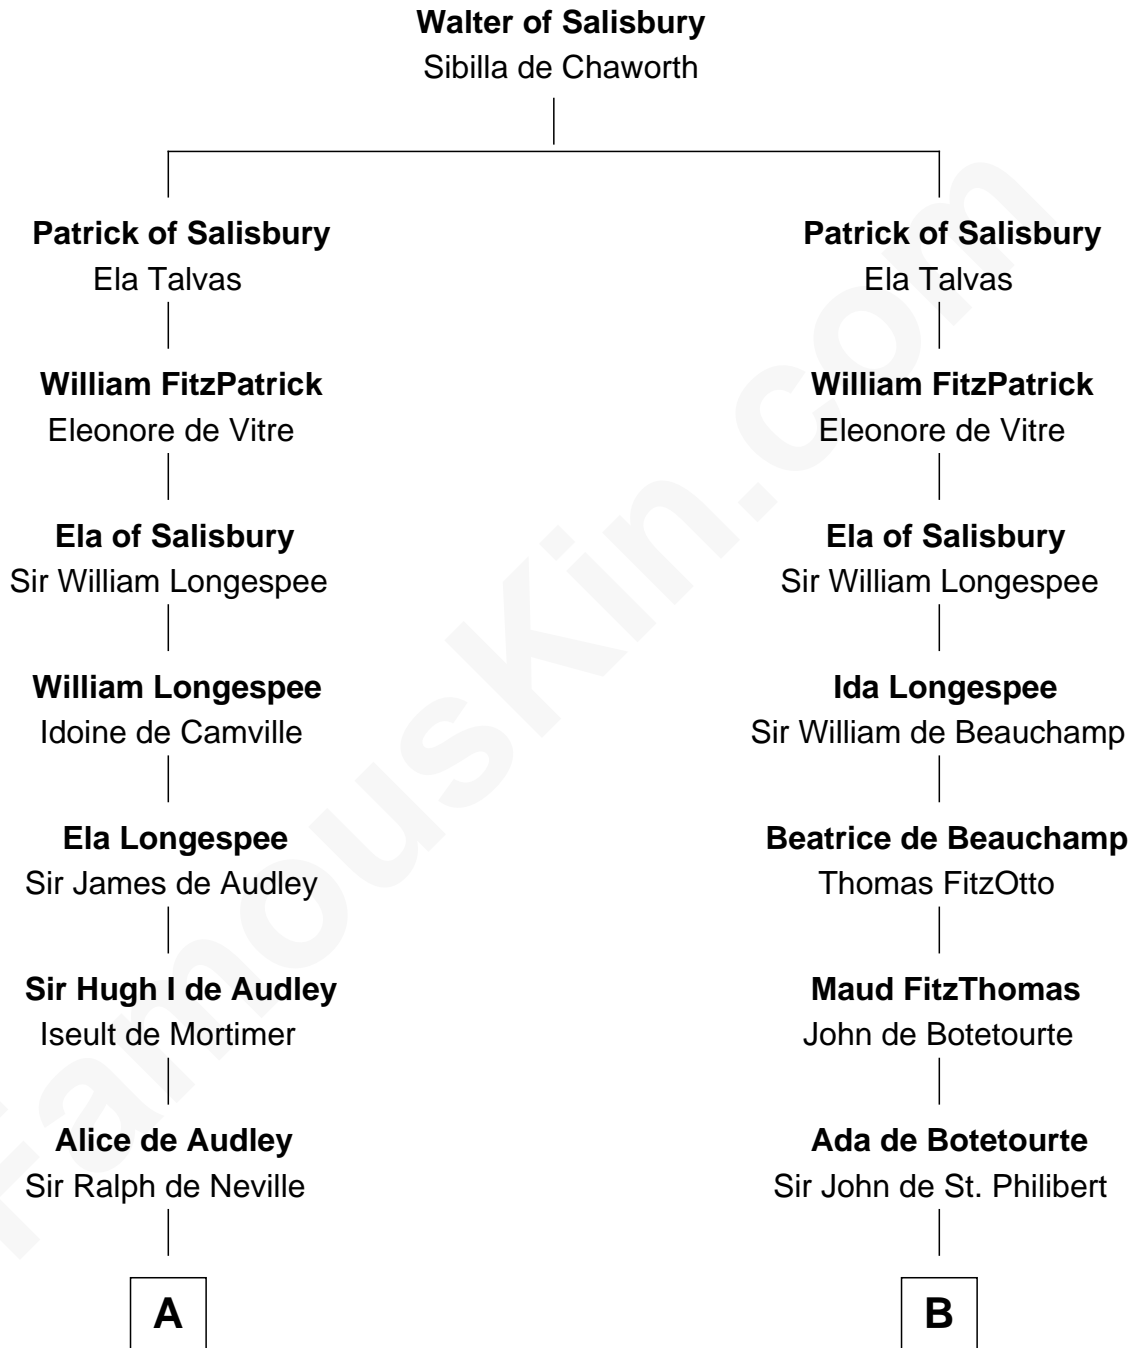

# FamousKin.com Relationship Chart of

**Nicholas Gilman**

*Signer of the U.S. Constitution*

21st cousin of

**William Ellery**

*Signer of the Declaration of Independence*

**C**

**Elizabeth Denison**

**Elizabeth Almy**

William Ellery

**William Ellery**

*Signer of Declaration of Independence*