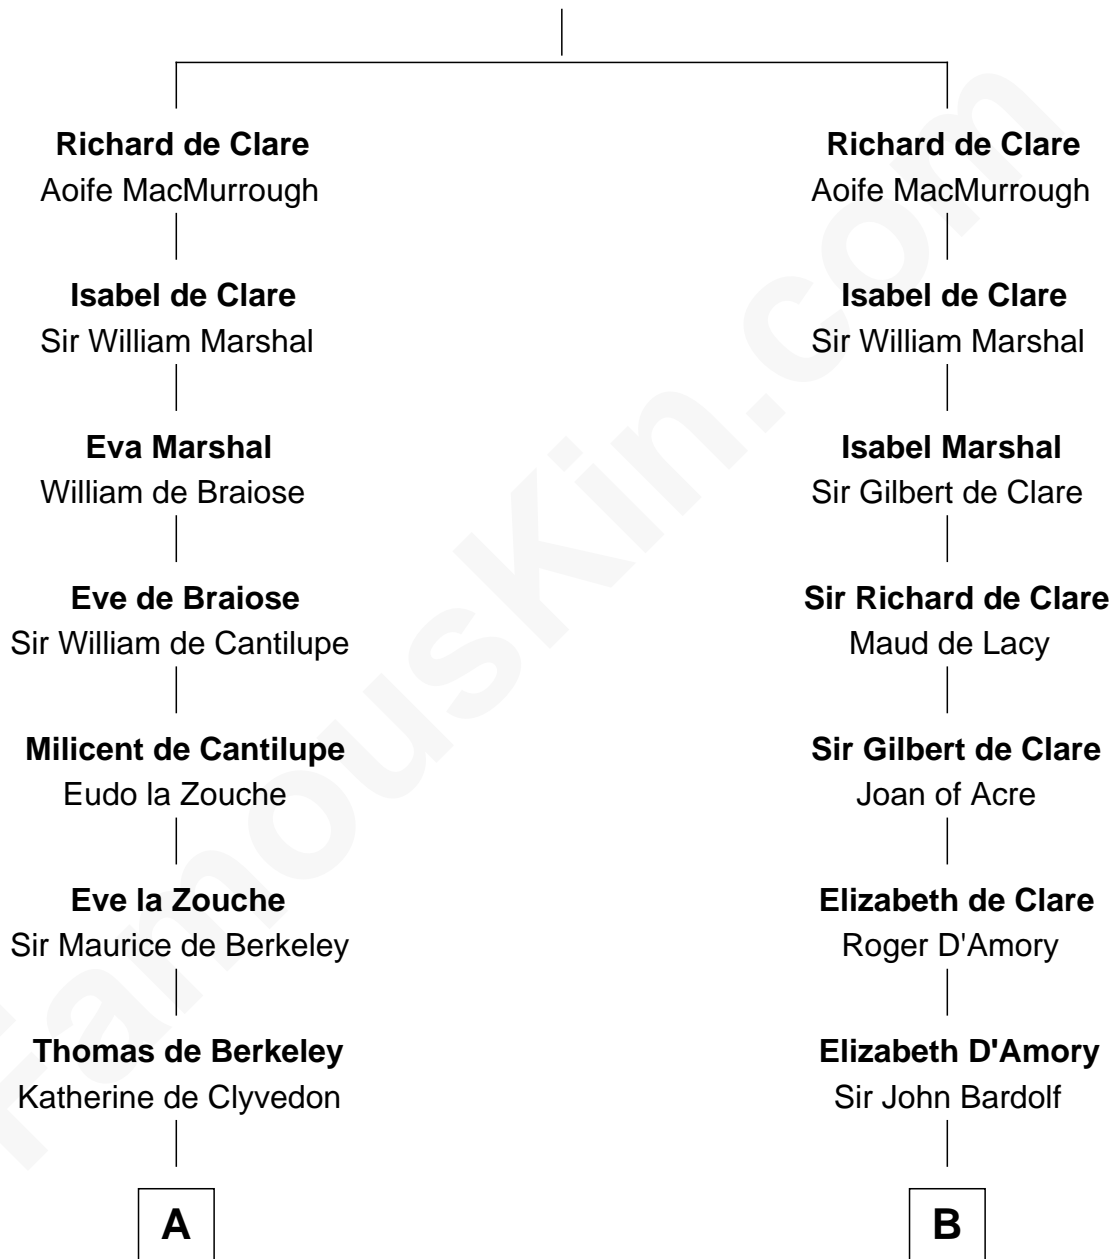

FamousKin.com Relationship Chart of

Nicholas Gilman

Signer of the U.S. Constitution

20th cousin of

Fletcher Christian

Leader of the mutiny on the Bounty

Gilbert Fitzgilbert de Clare

Isabel de Beaumont

Fletcher Christian

Leader of the mutiny on the Bounty