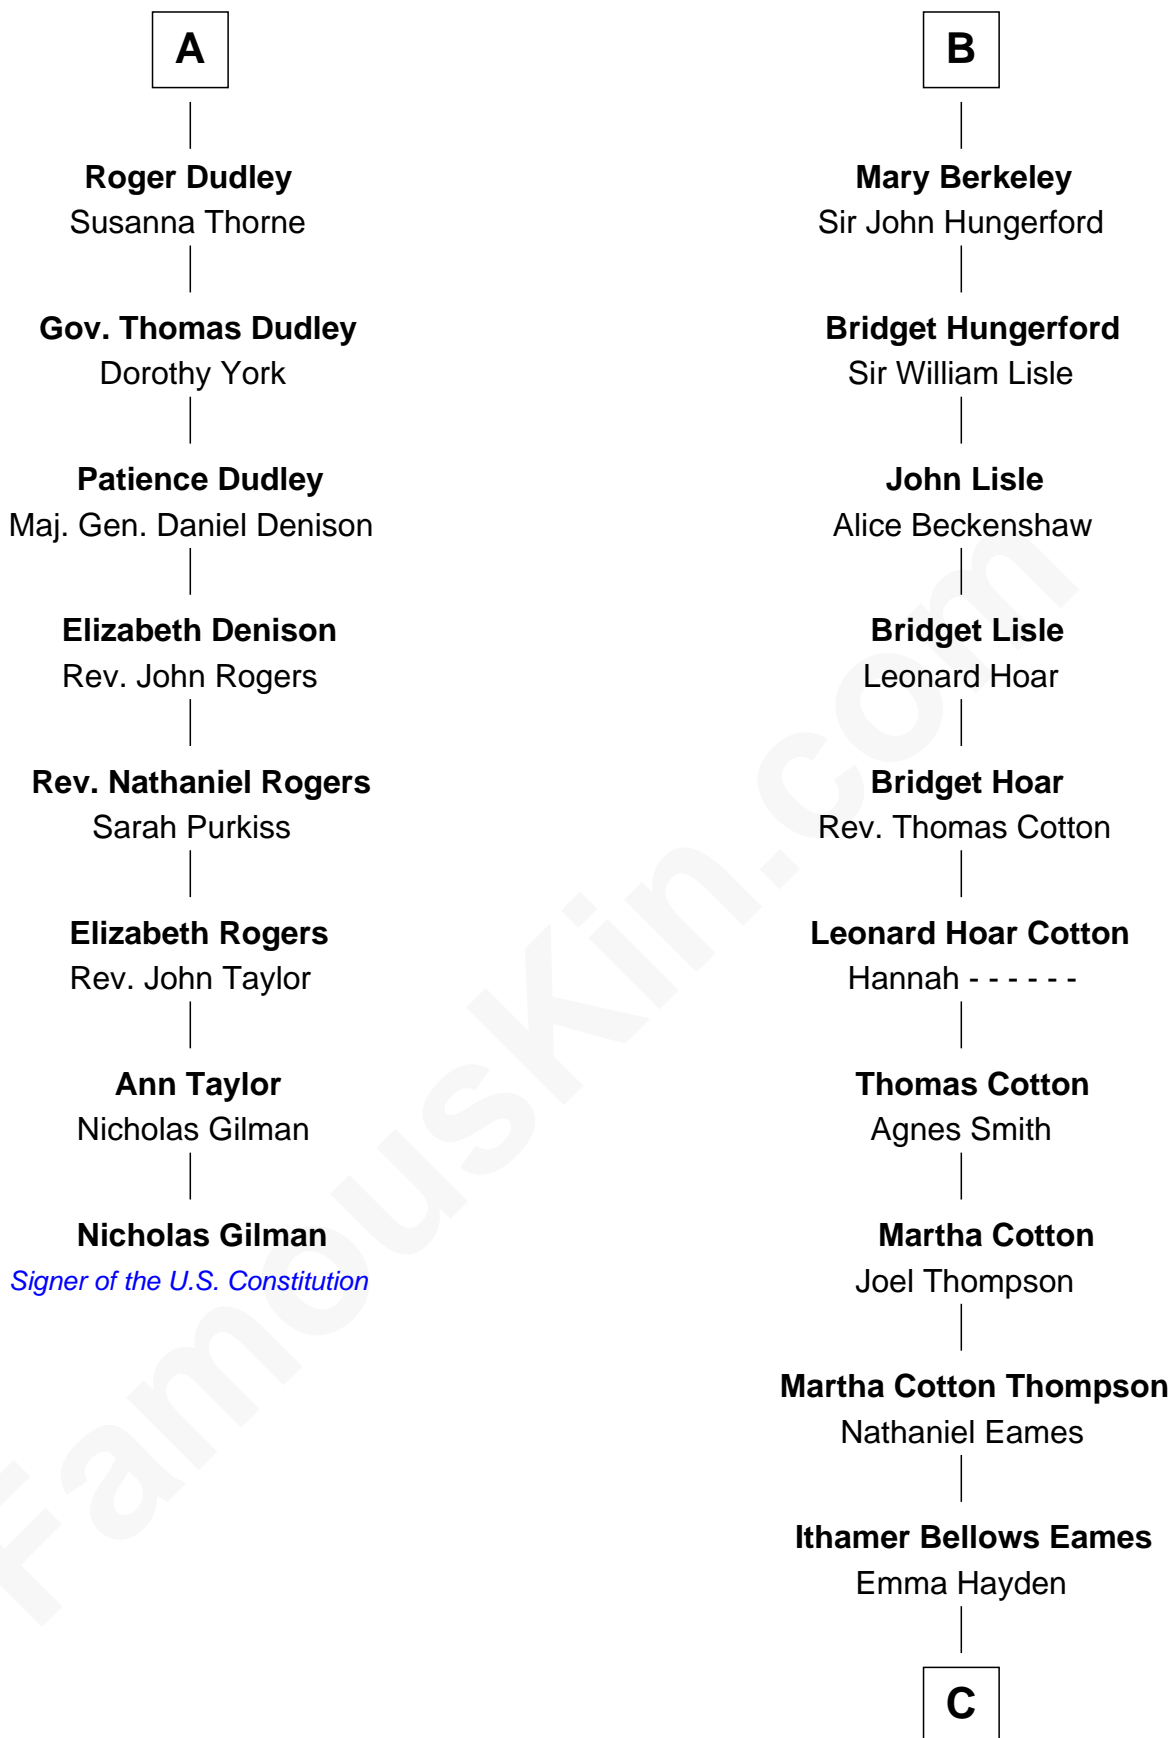

# FamousKin.com Relationship Chart of

**Nicholas Gilman**

*Signer of the U.S. Constitution*

14th cousin 4 times removed of

**Clare Eames**

*Silent Movie Actress*

**Richard Fitzalan**  
Eleanor Plantagenet

**Alice Fitzalan**  
Sir Thomas de Holand

**Eleanor Holand**  
Edward Cherleton

**Joyce Cherleton**  
Sir John Tiptoft

**Joyce Tiptoft**  
Sir Edmund Sutton

**Sir Edward Sutton**  
Cecily Willoughby

**Sir John Sutton**  
Cecily Grey

**Sir Henry Dudley**  
----- Ashton

Probable

**A**

**Sir Richard Fitzalan**  
Elizabeth de Bohun

**Elizabeth Fitzalan**  
Sir Thomas Mowbray

**Isabel Mowbray**  
Sir James Berkeley

**Maurice Berkeley**  
Isabel Mead

**Anne Berkeley**  
Sir William Dennis

**Isabel Dennis**  
Sir John Berkeley

**Sir Richard Berkeley**  
Elizabeth Jermy

**B**

**C**

Harold Hayden Eames

Clare Hamilton

**Clare Eames**

*Silent Movie Actress*