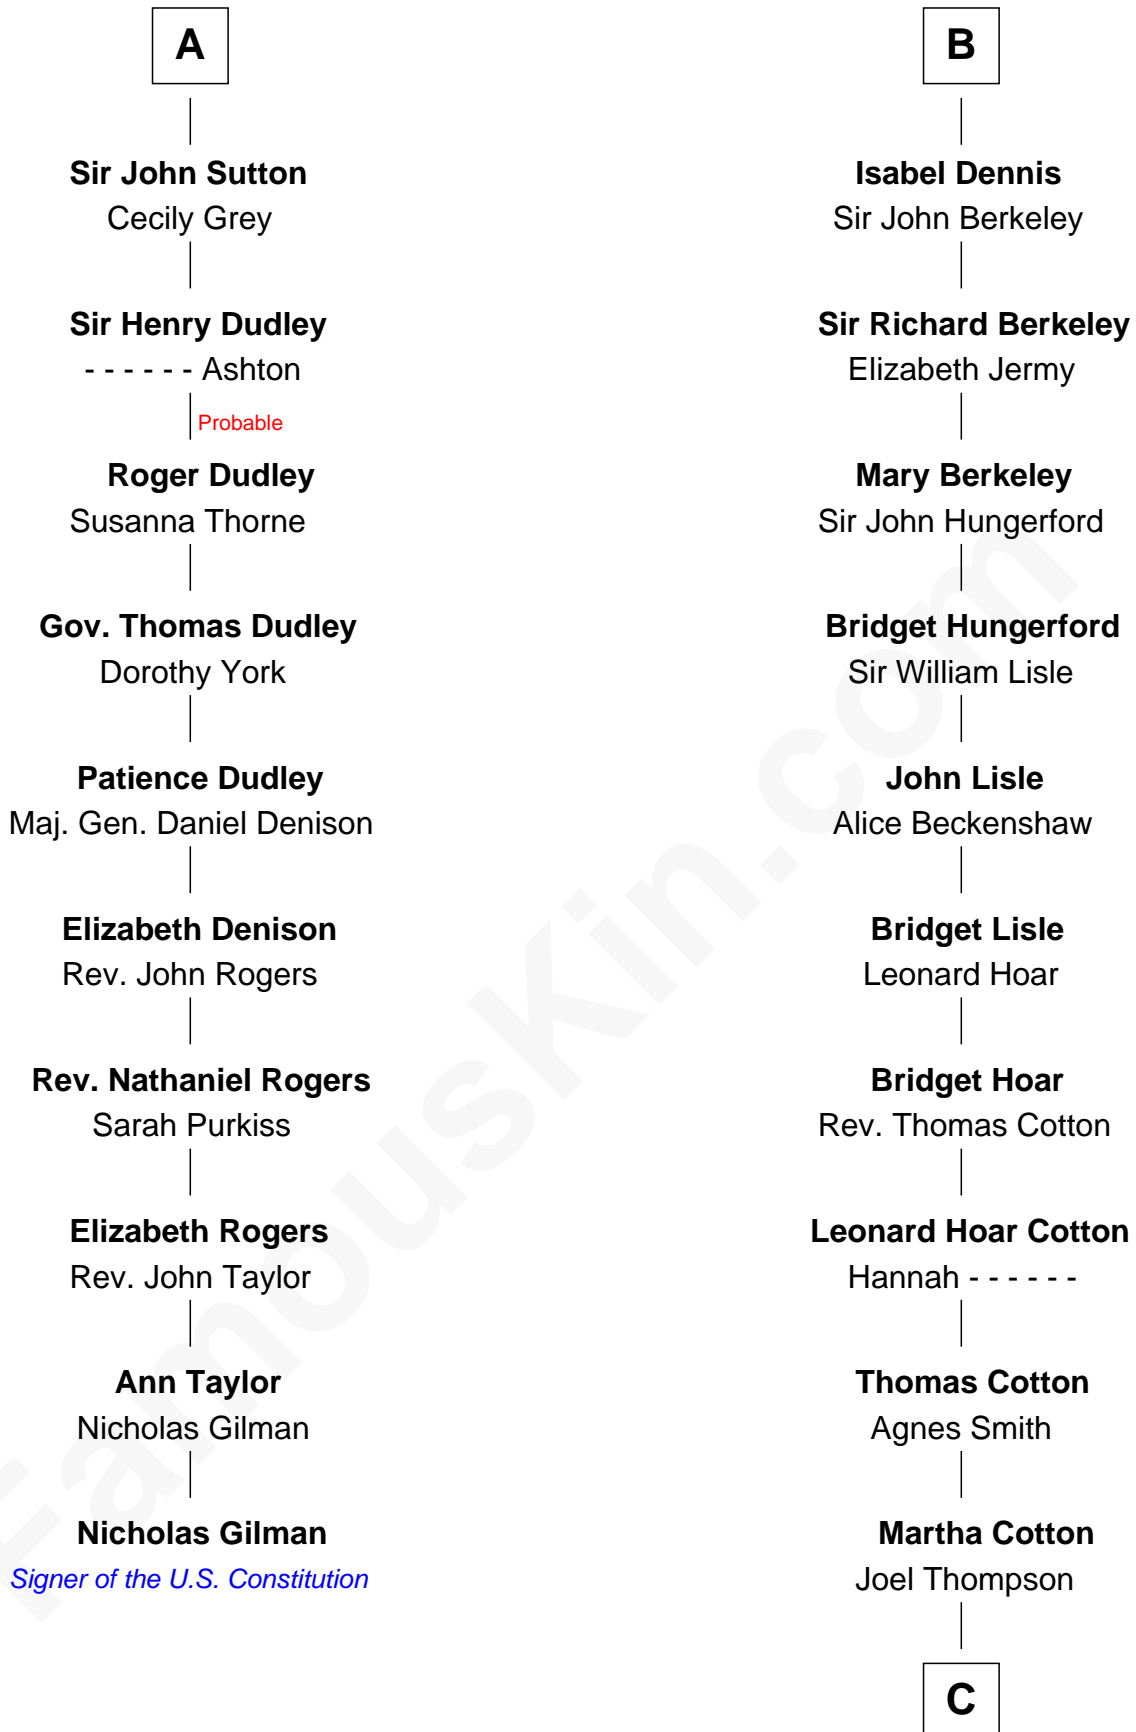

FamousKin.com

Relationship Chart of

Nicholas Gilman

Signer of the U.S. Constitution

16th cousin 4 times removed of

Clare Eames

Silent Movie Actress

C

Martha Cotton Thompson

Nathaniel Eames

Ithamer Bellows Eames

Emma Hayden

Harold Hayden Eames

Clare Hamilton

Clare Eames

Silent Movie Actress