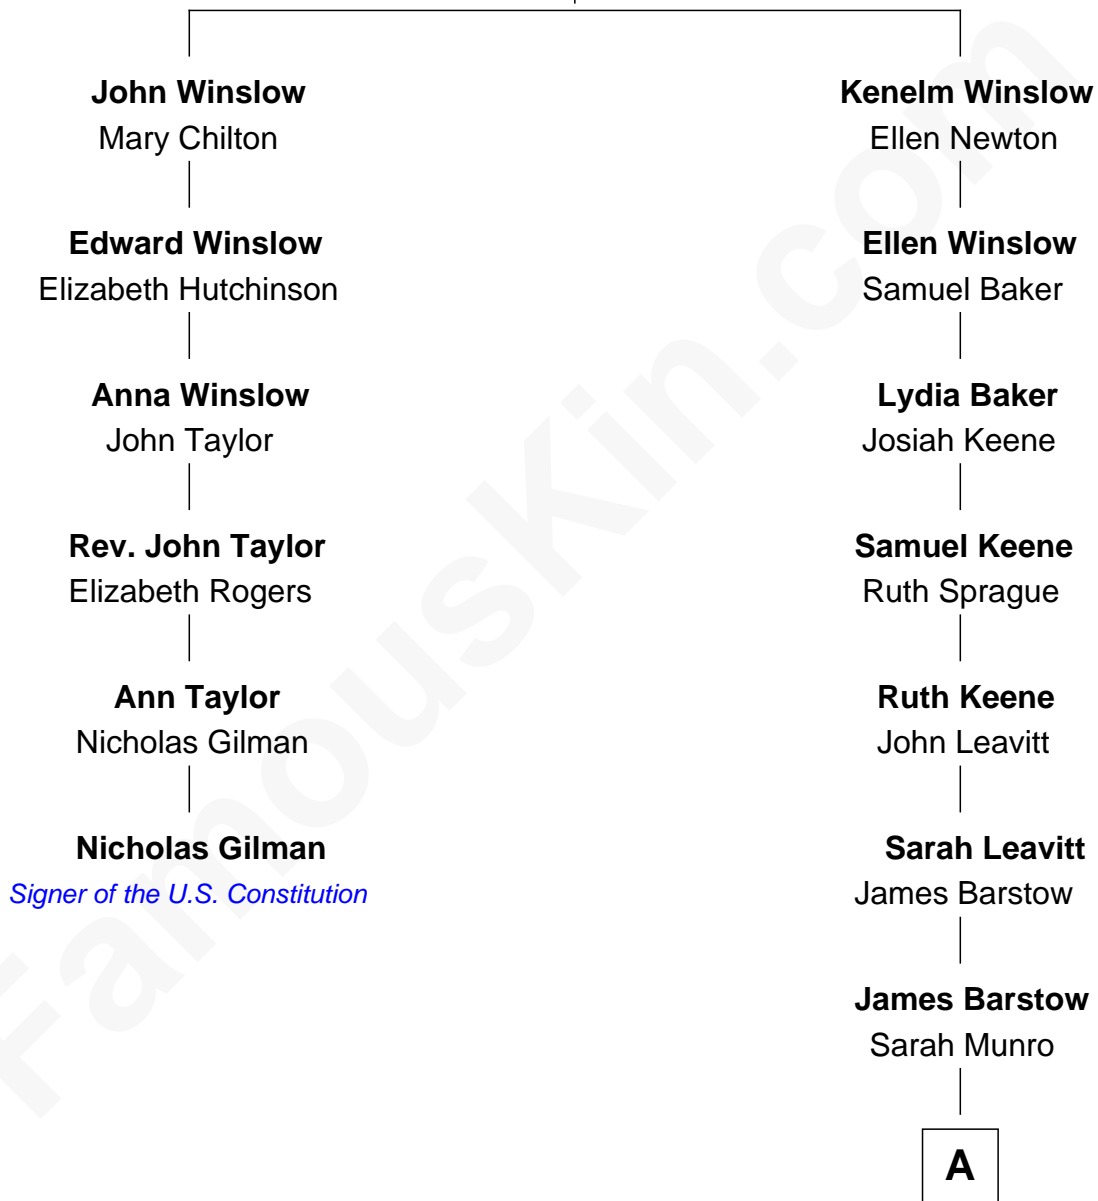

FamousKin.com

Relationship Chart of

Nicholas Gilman

Signer of the U.S. Constitution

5th cousin 6 times removed of

Anthony Edwards

TV and Movie Actor

Edward Winslow

Magdalen Oliver

A

—
Mary M. M. Barstow

John Stephen Dennis

—
Annie Delano Dennis

Charles Albert Edwards

—
William Albert Edwards

Josephine E. Ross

—
Peter E. Edwards

Erika Kem Weber

—
Anthony Edwards

TV and Movie Actor

FamousKin.com