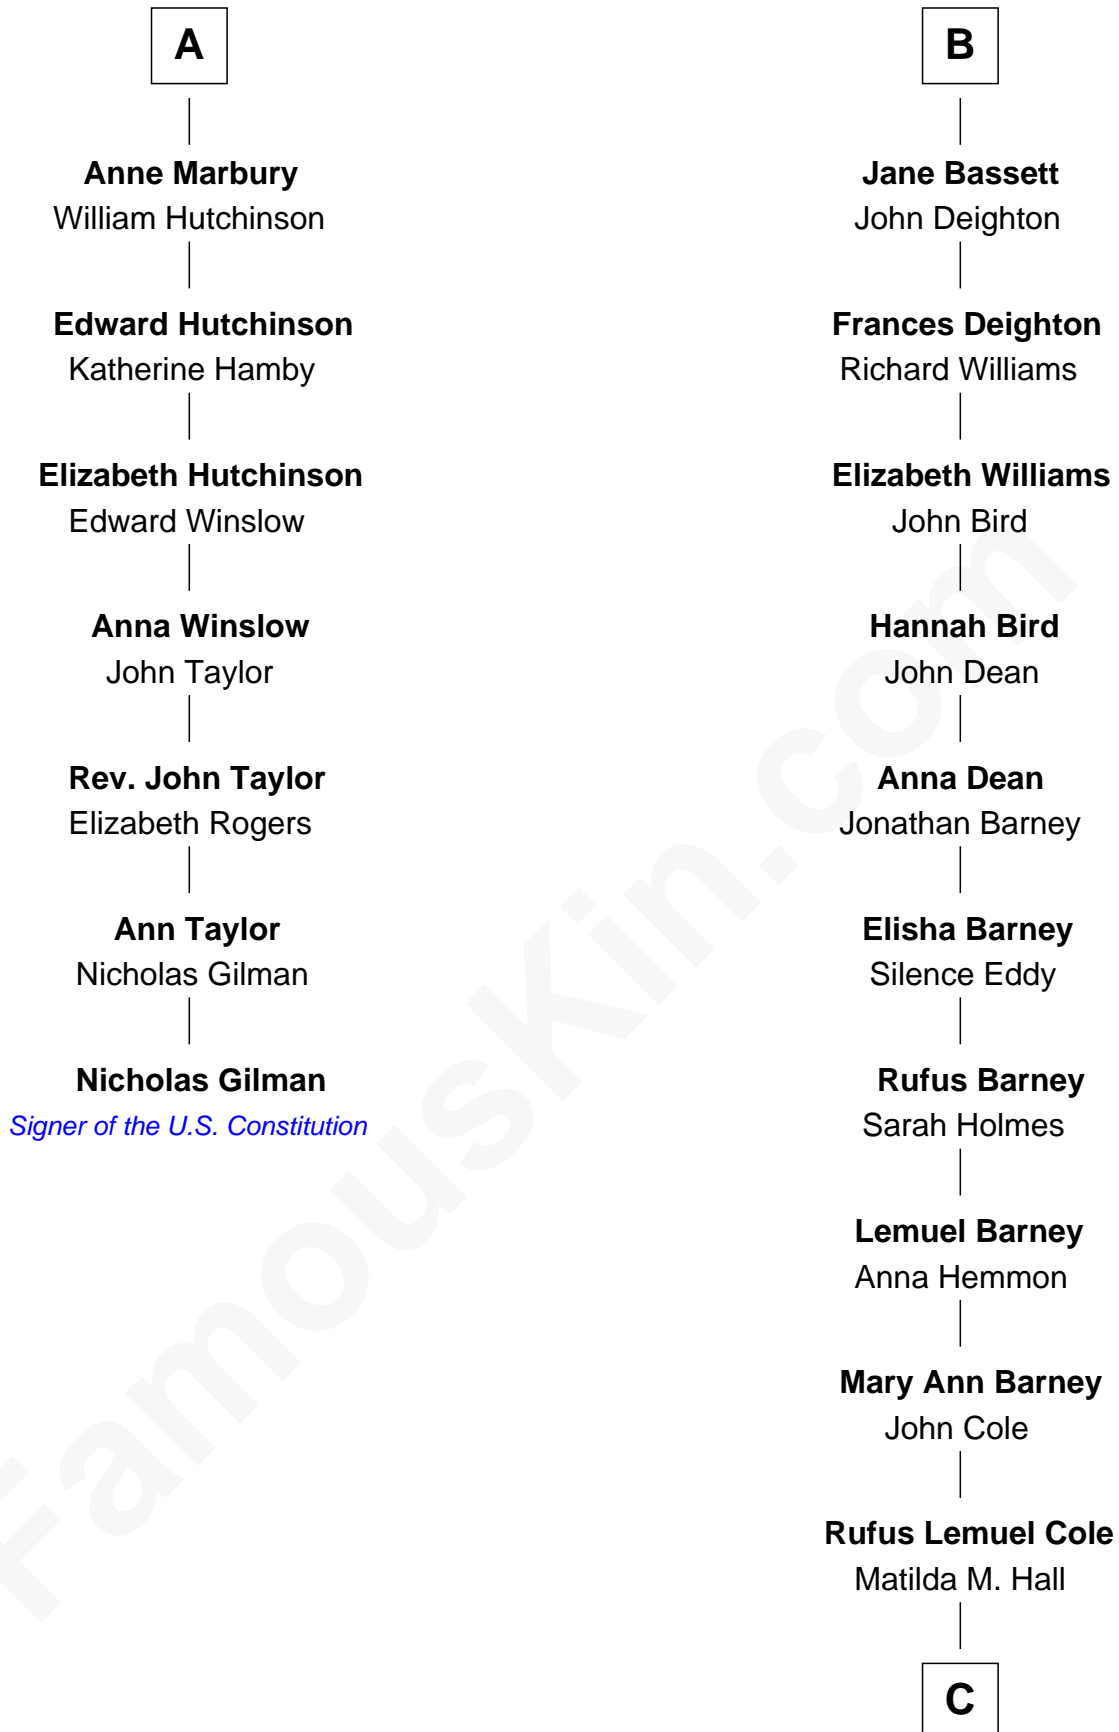

# FamousKin.com Relationship Chart of

**Nicholas Gilman**

*Signer of the U.S. Constitution*

13th cousin 7 times removed of

**Michael Lookinland**

*TV Actor*

**Robert de Ferrers**  
Margaret Despencer

**Phillippa Ferrers**  
Sir Thomas Greene

**A**

**Sir Edmund Ferrers**  
Ellen Roche

**Margaret Ferrers**  
John de Beauchamp

**Sir Richard de Beauchamp**  
Elizabeth Stafford

**Anne de Beauchamp**  
Sir Richard Lygon

**Sir Richard Lygon**  
Margaret Greville

**Henry Lygon**  
Elizabeth Berkeley

**Elizabeth Lygon**  
Edward Bassett

**B**

**C**

**Nellie M. Cole**

John Andrew Lookinland

**Orrin Paul Lookinland**

Madeline Tait