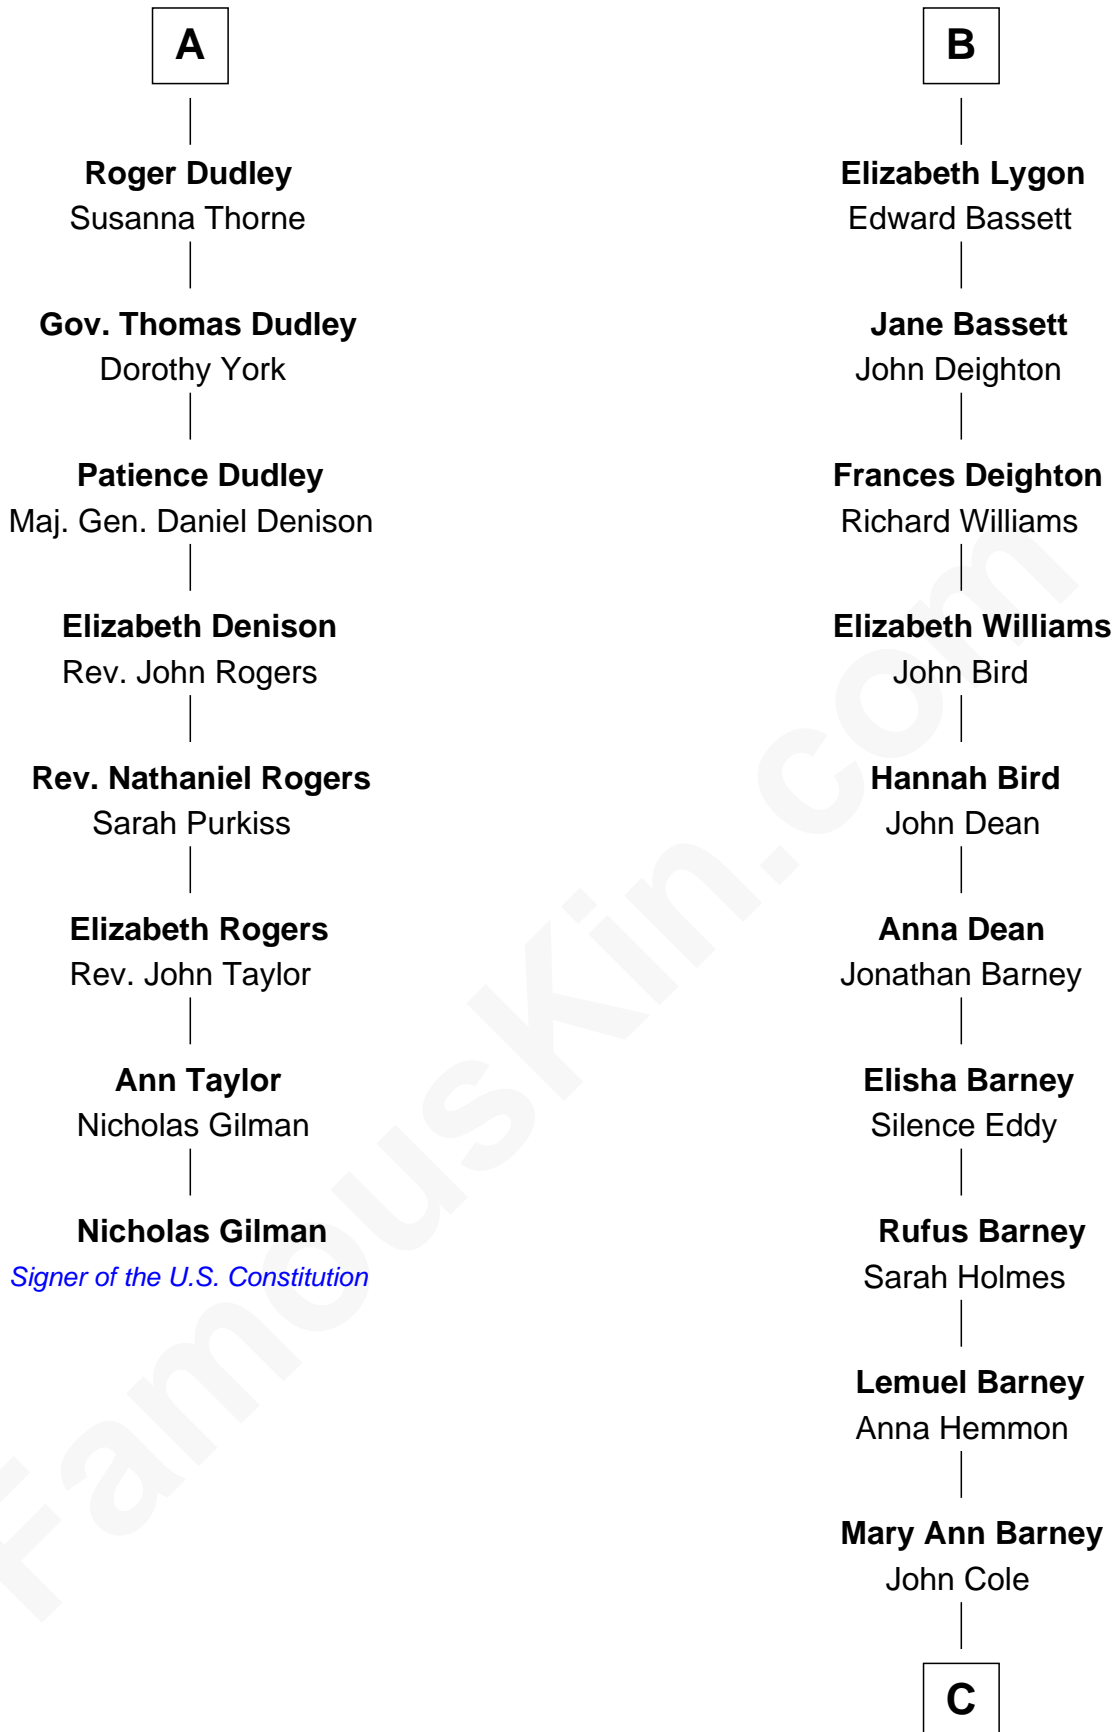

FamousKin.com Relationship Chart of

Nicholas Gilman

Signer of the U.S. Constitution

14th cousin 7 times removed of

Michael Lookinland

TV Actor

C

Rufus Lemuel Cole

Matilda M. Hall

Nellie M. Cole

John Andrew Lookinland

Orrin Paul Lookinland

Madeline Tait

Paul Russell Lookinland

Karen Ruth McKinney

Michael Lookinland