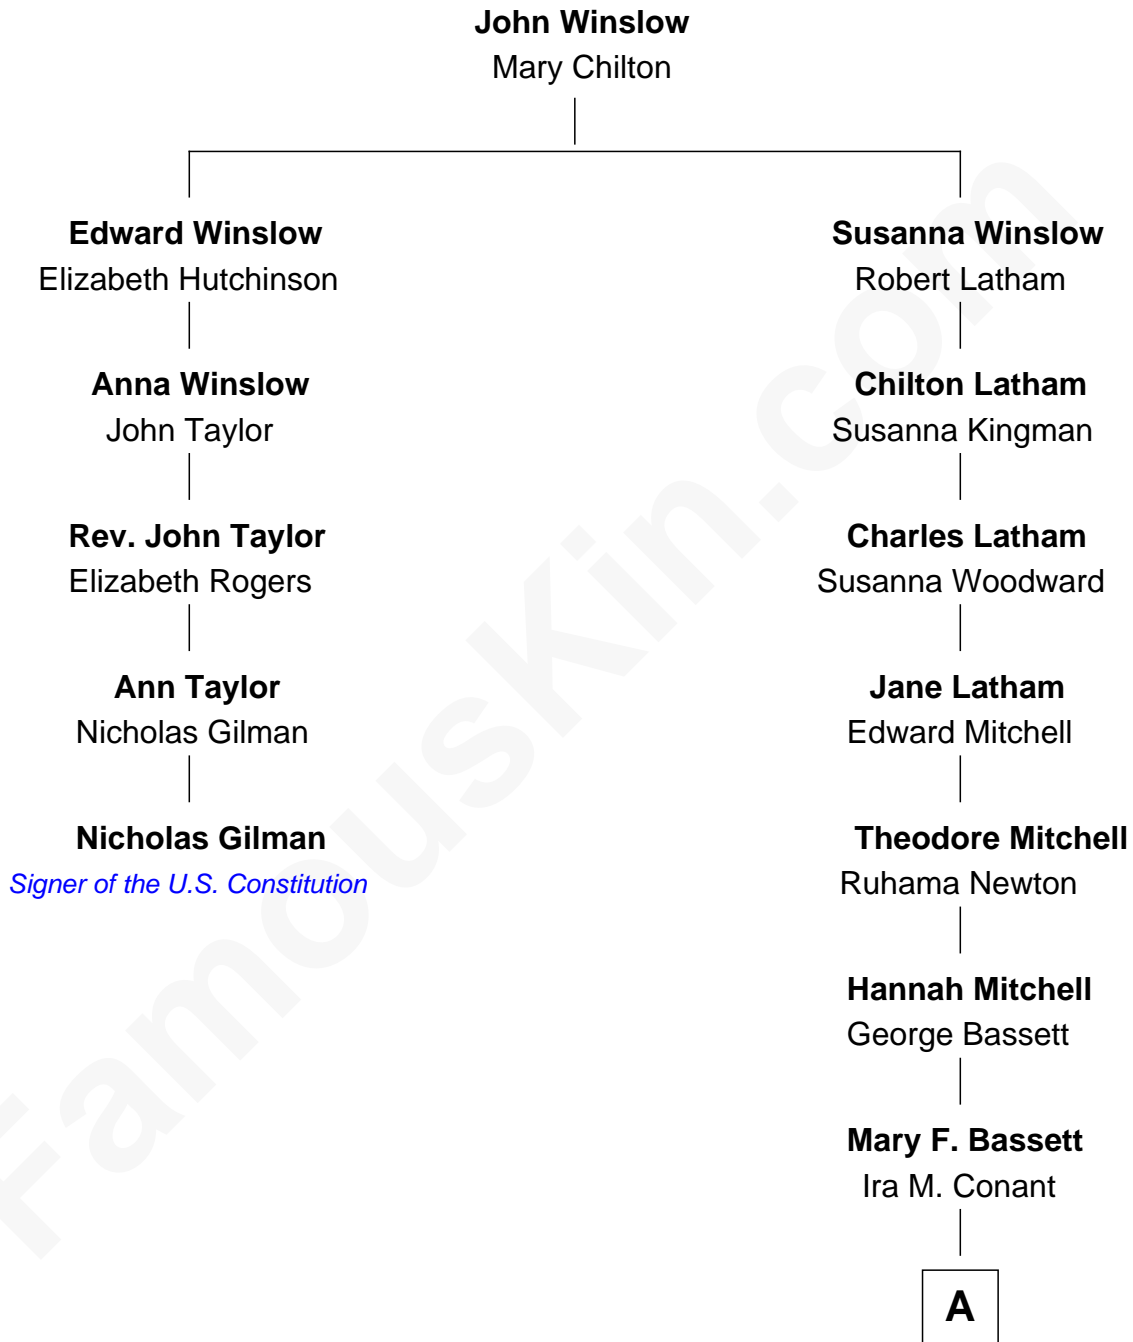

FamousKin.com

Relationship Chart of

Nicholas Gilman

Signer of the U.S. Constitution

4th cousin 7 times removed of

Nat Faxon

Actor, Comedian, Director and Screenwriter

A

Herbert Ira Conant

Alleda B. Pierce

Marie Bassett Conant

Dr. Nathaniel Wales Faxon

William Otis Faxon

Frances Mary Parker

Dr. David Parker Faxon

Monica Andrea Kersten