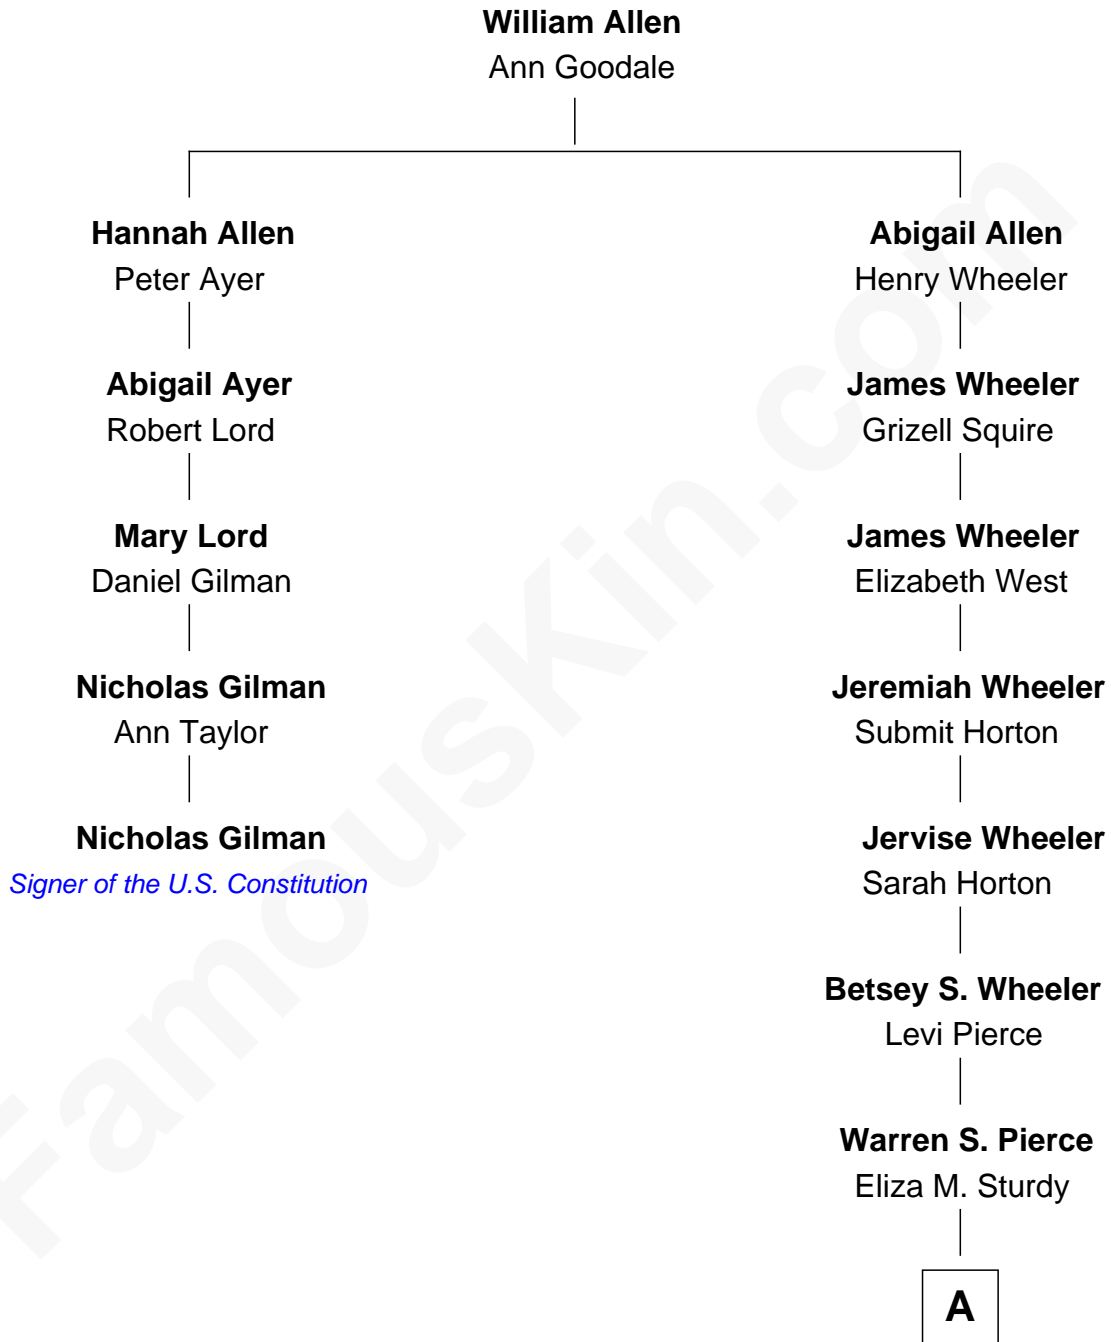

## Relationship Chart of

### Nicholas Gilman

*Signer of the U.S. Constitution*

4th cousin 7 times removed of

**Nat Faxon**

*Actor, Comedian, Director and Screenwriter*

**A**

**Alleda B. Pierce**  
Herbert Ira Conant

**Marie Bassett Conant**  
Dr. Nathaniel Wales Faxon