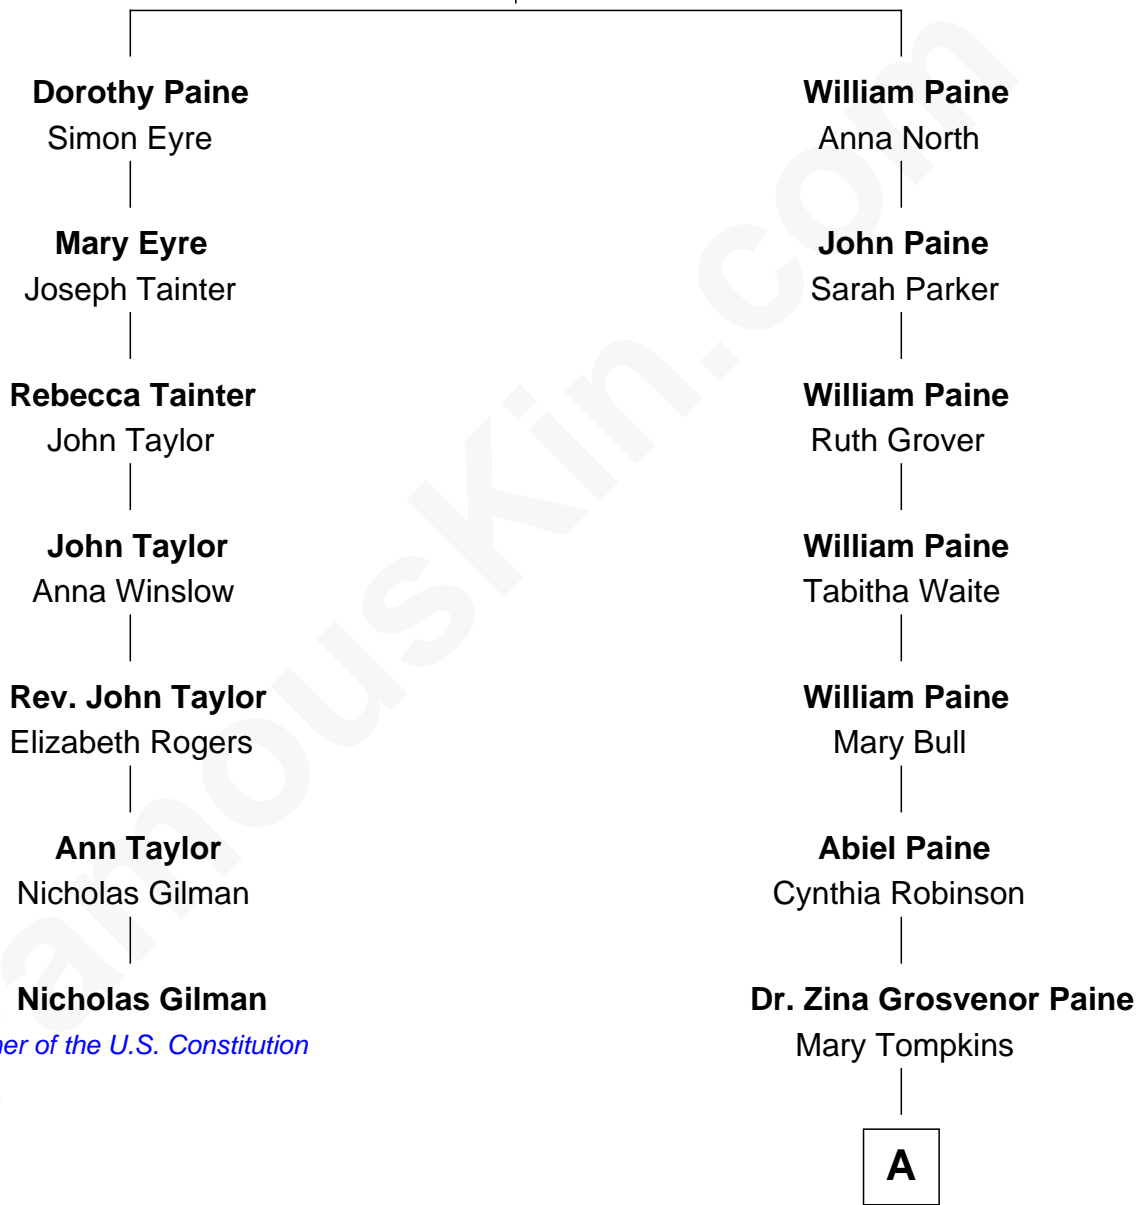

FamousKin.com Relationship Chart of

Nicholas Gilman

Signer of the U.S. Constitution

6th cousin 3 times removed of

Charles M. Dale

66th Governor of New Hampshire

William Paine

Agnes Neves

A

Nathaniel Tompkins Paine

Martha Mariah Milby

Maud Paine

Fred Vernon Dale

Charles M. Dale

66th Governor of New Hampshire

FamousKin.com