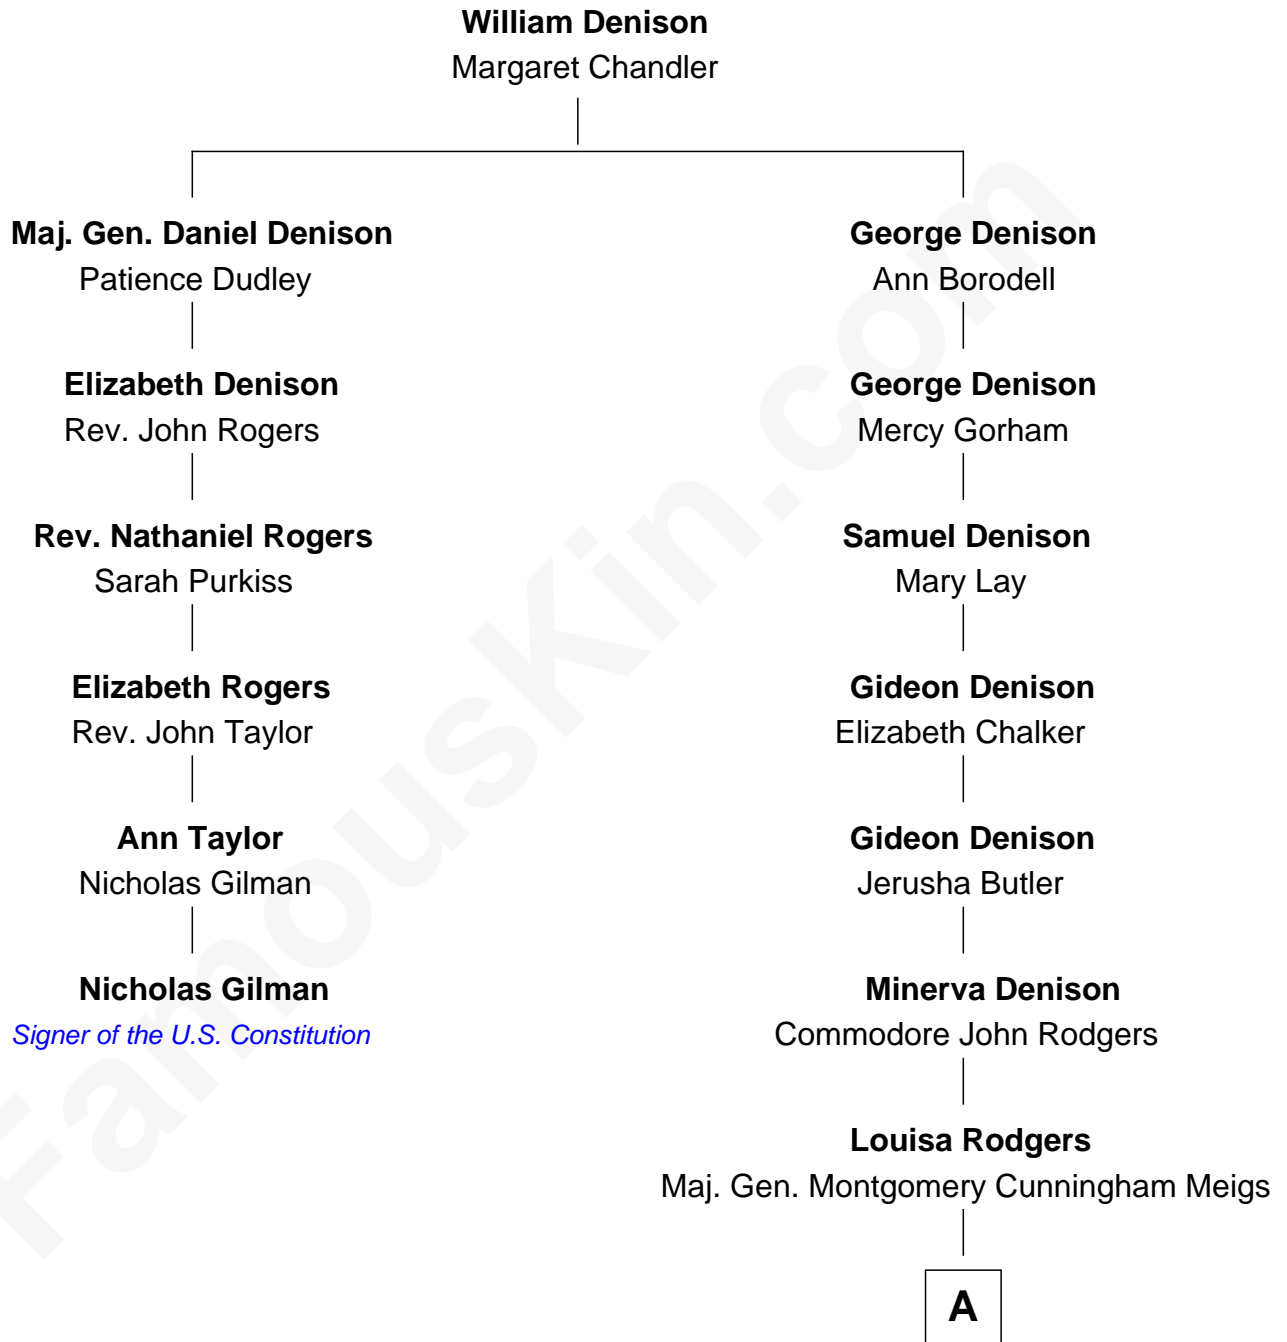

# FamousKin.com

## Relationship Chart of

### Nicholas Gilman

*Signer of the U.S. Constitution*

5th cousin 6 times removed of

**Parker Stevenson**

*TV and Movie Actor*

**A**

—  
**Mary Montgomery Meigs**  
Col. Joseph Hancock Taylor

—  
**Evelyn Taylor**  
Eli Kirk Price