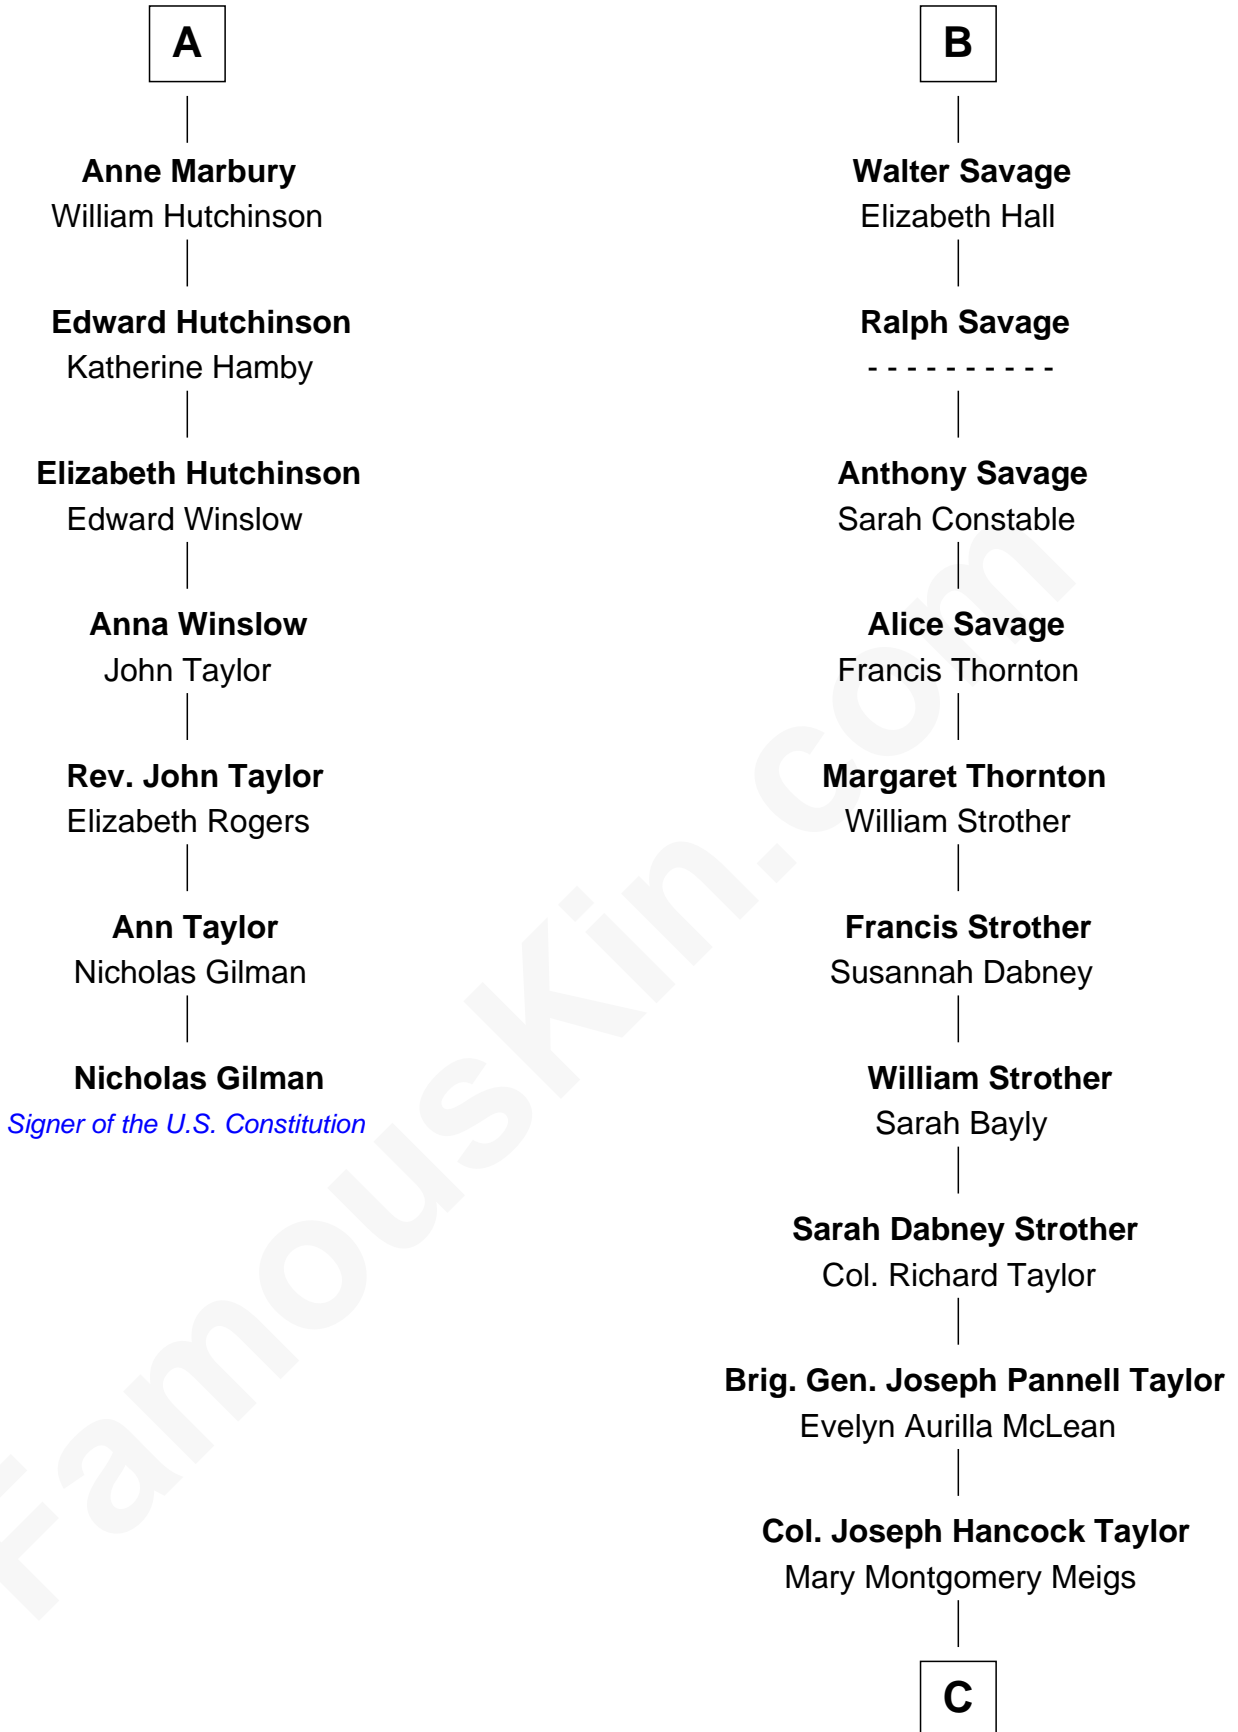

## Relationship Chart of

### Nicholas Gilman

*Signer of the U.S. Constitution*

13th cousin 7 times removed of

**Parker Stevenson**

*TV and Movie Actor*

**Robert de Ferrers**  
Margaret Despencer

**C**

**Evelyn Taylor**