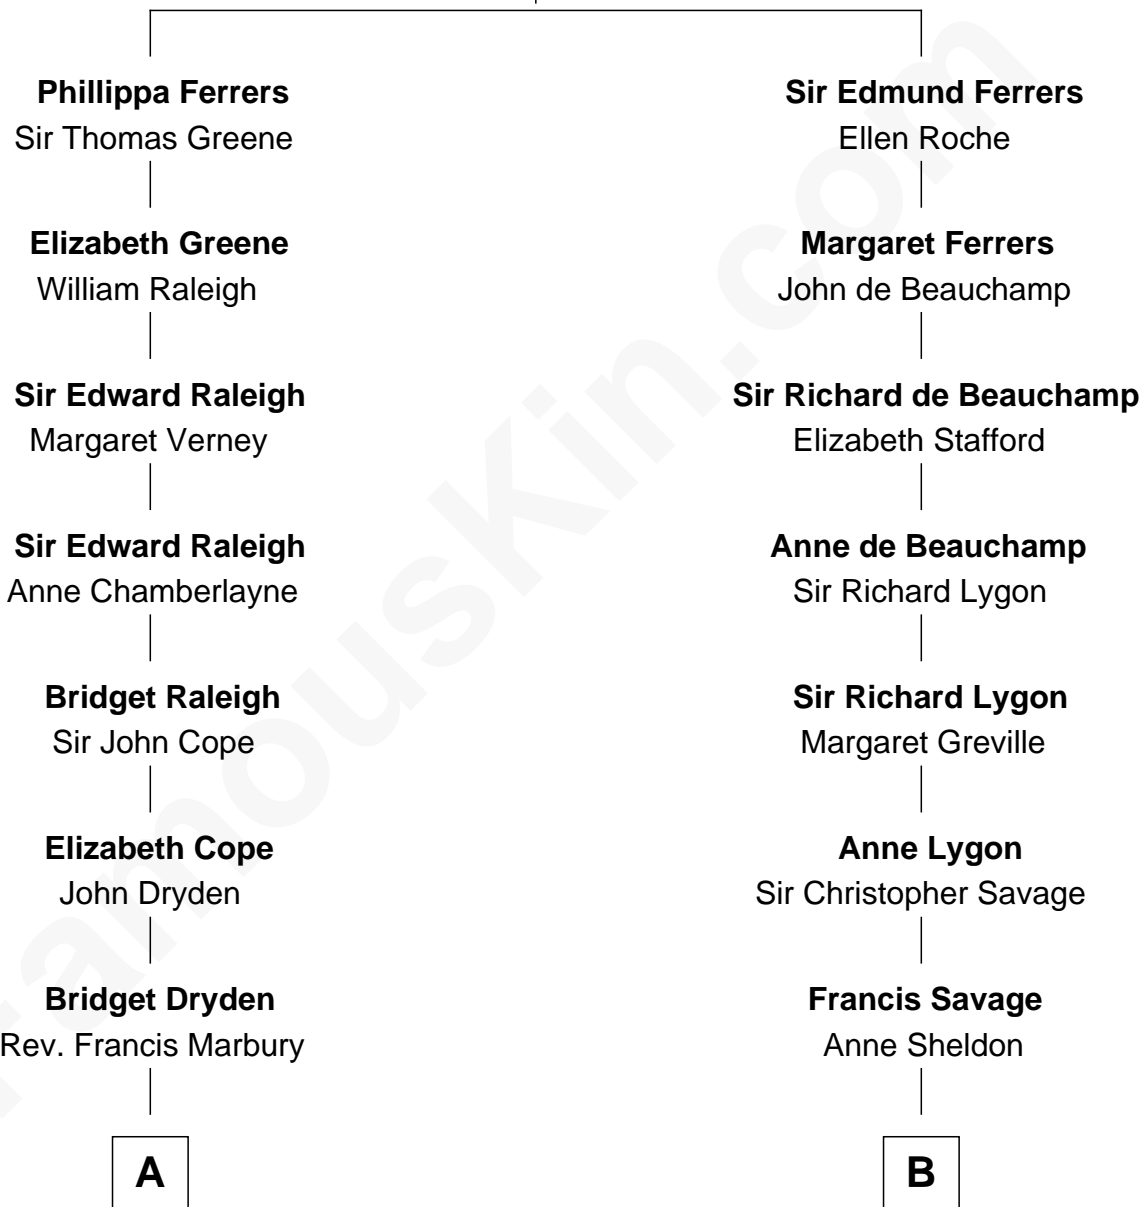

## Relationship Chart of

### Nicholas Gilman

*Signer of the U.S. Constitution*

13th cousin 7 times removed of

**Parker Stevenson**

*TV and Movie Actor*

**Robert de Ferrers**  
Margaret Despencer

**C**

**Evelyn Taylor**

Eli Kirk Price

**Philip Price**

Sarah Meade Harrison

**Sarah Meade Price**

Richard Stevenson Parker

**Parker Stevenson**

*TV and Movie Actor*

FamousKin.com