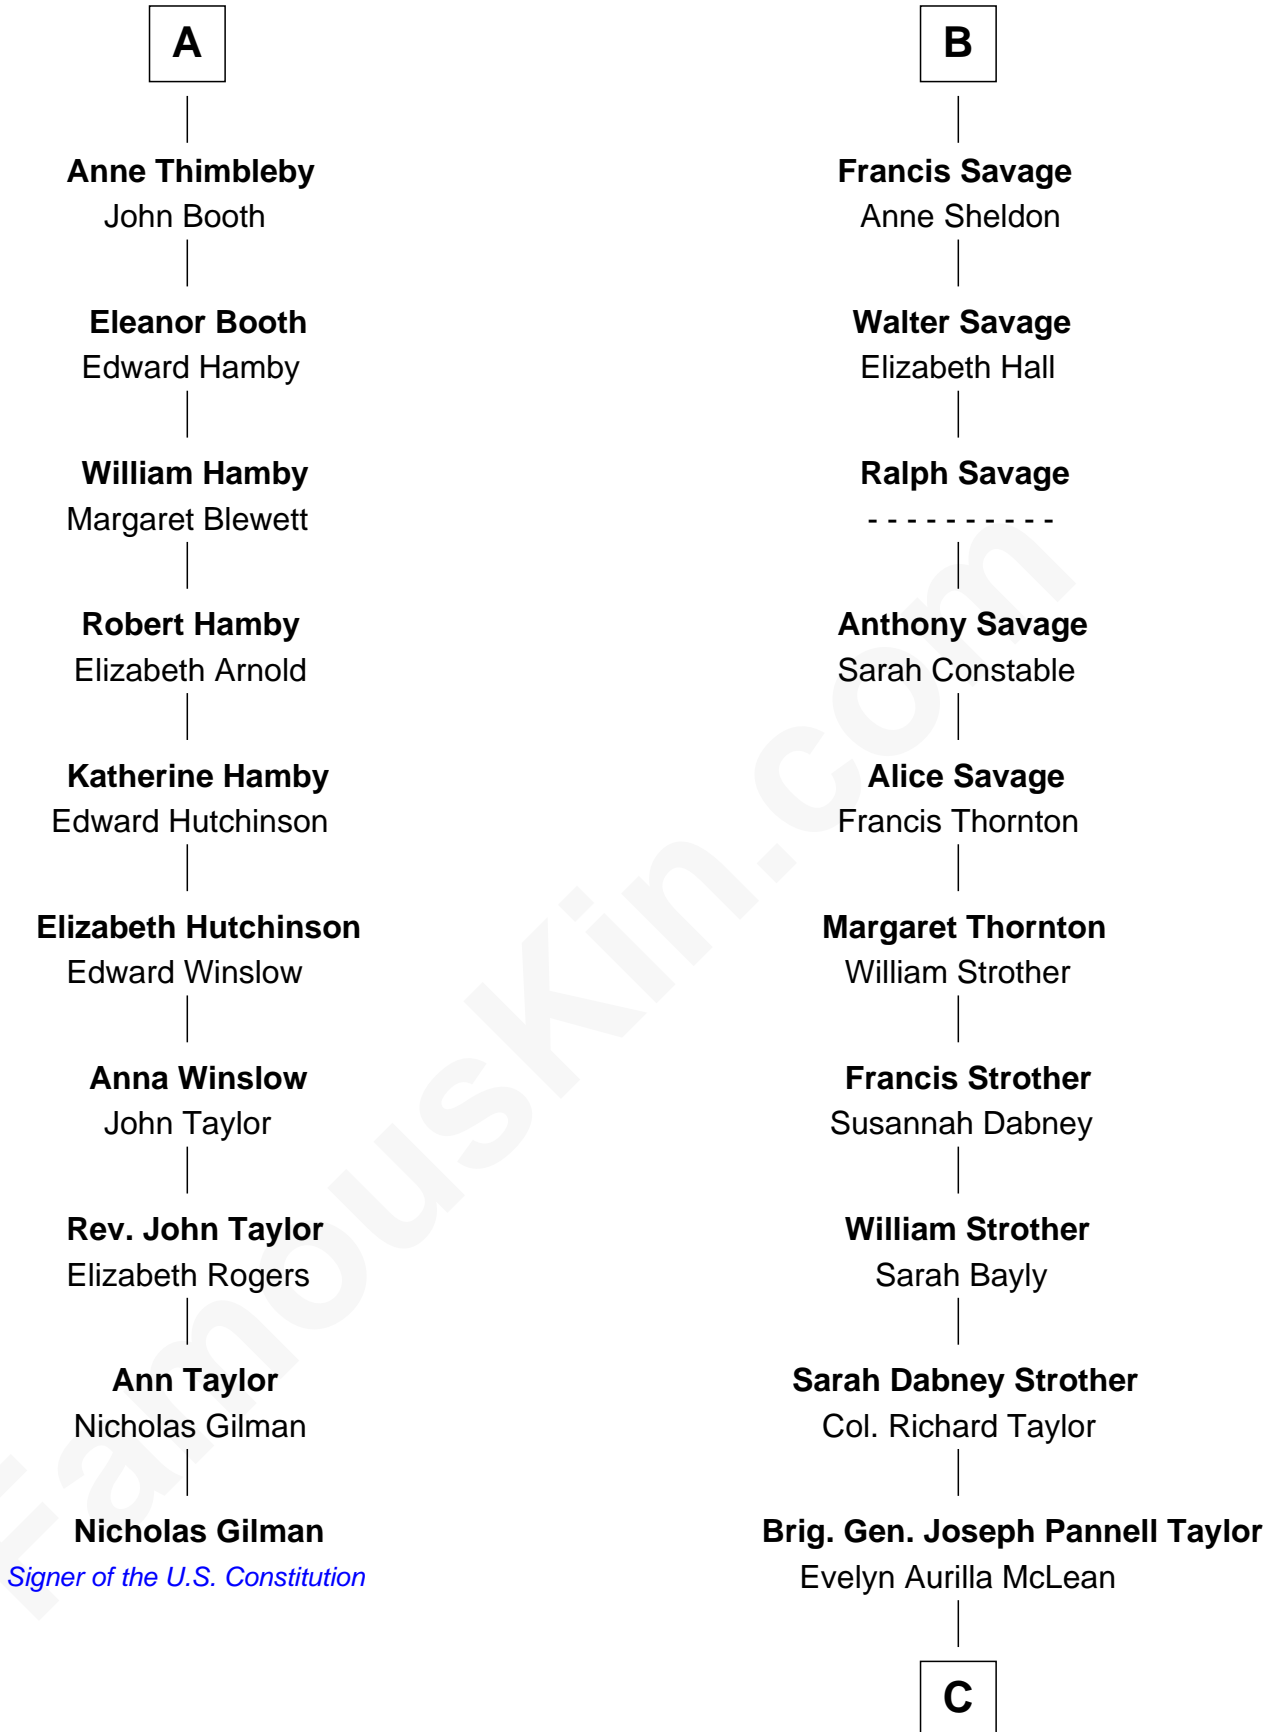

FamousKin.com Relationship Chart of

Nicholas Gilman

Signer of the U.S. Constitution

16th cousin 5 times removed of

Parker Stevenson

TV and Movie Actor

Bartholomew de Badlesmere

Margaret de Clare

Sir John Savage

Sir Christopher Savage

Anne Stanley

Sir Christopher Savage

Anne Lygon

B

C

Col. Joseph Hancock Taylor

Mary Montgomery Meigs

Evelyn Taylor

Eli Kirk Price

Philip Price

Sarah Meade Harrison

Sarah Meade Price

Richard Stevenson Parker

Parker Stevenson