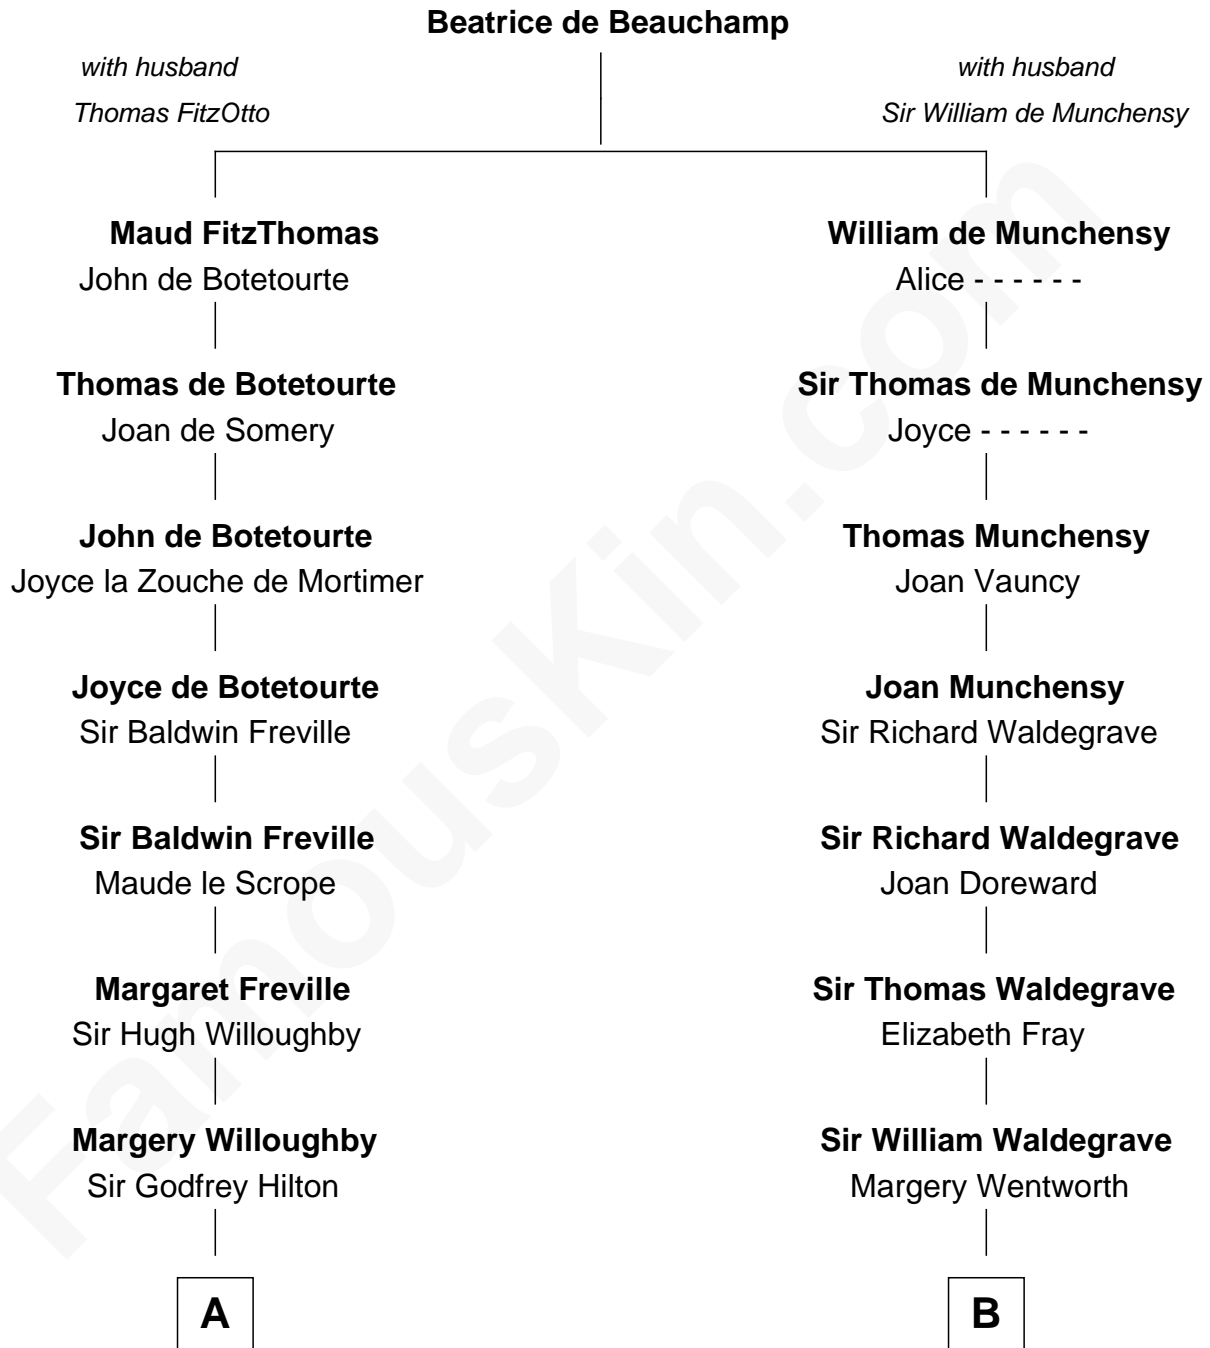

FamousKin.com

Relationship Chart of

Nicholas Gilman

Signer of the U.S. Constitution

17th cousin 4 times removed of

Bob Moore

Co-Founder, Bob's Red Mill

C

Morris Fox

Sarah A. Smith

Violette Fox

Daniel Francis Learnard

Clinton Morris Learnard

Gertrude Maud Yost

Doris Dell Learnard

Kenneth Earl Moore

Bob Moore

Co-Founder, Bob's Red Mill