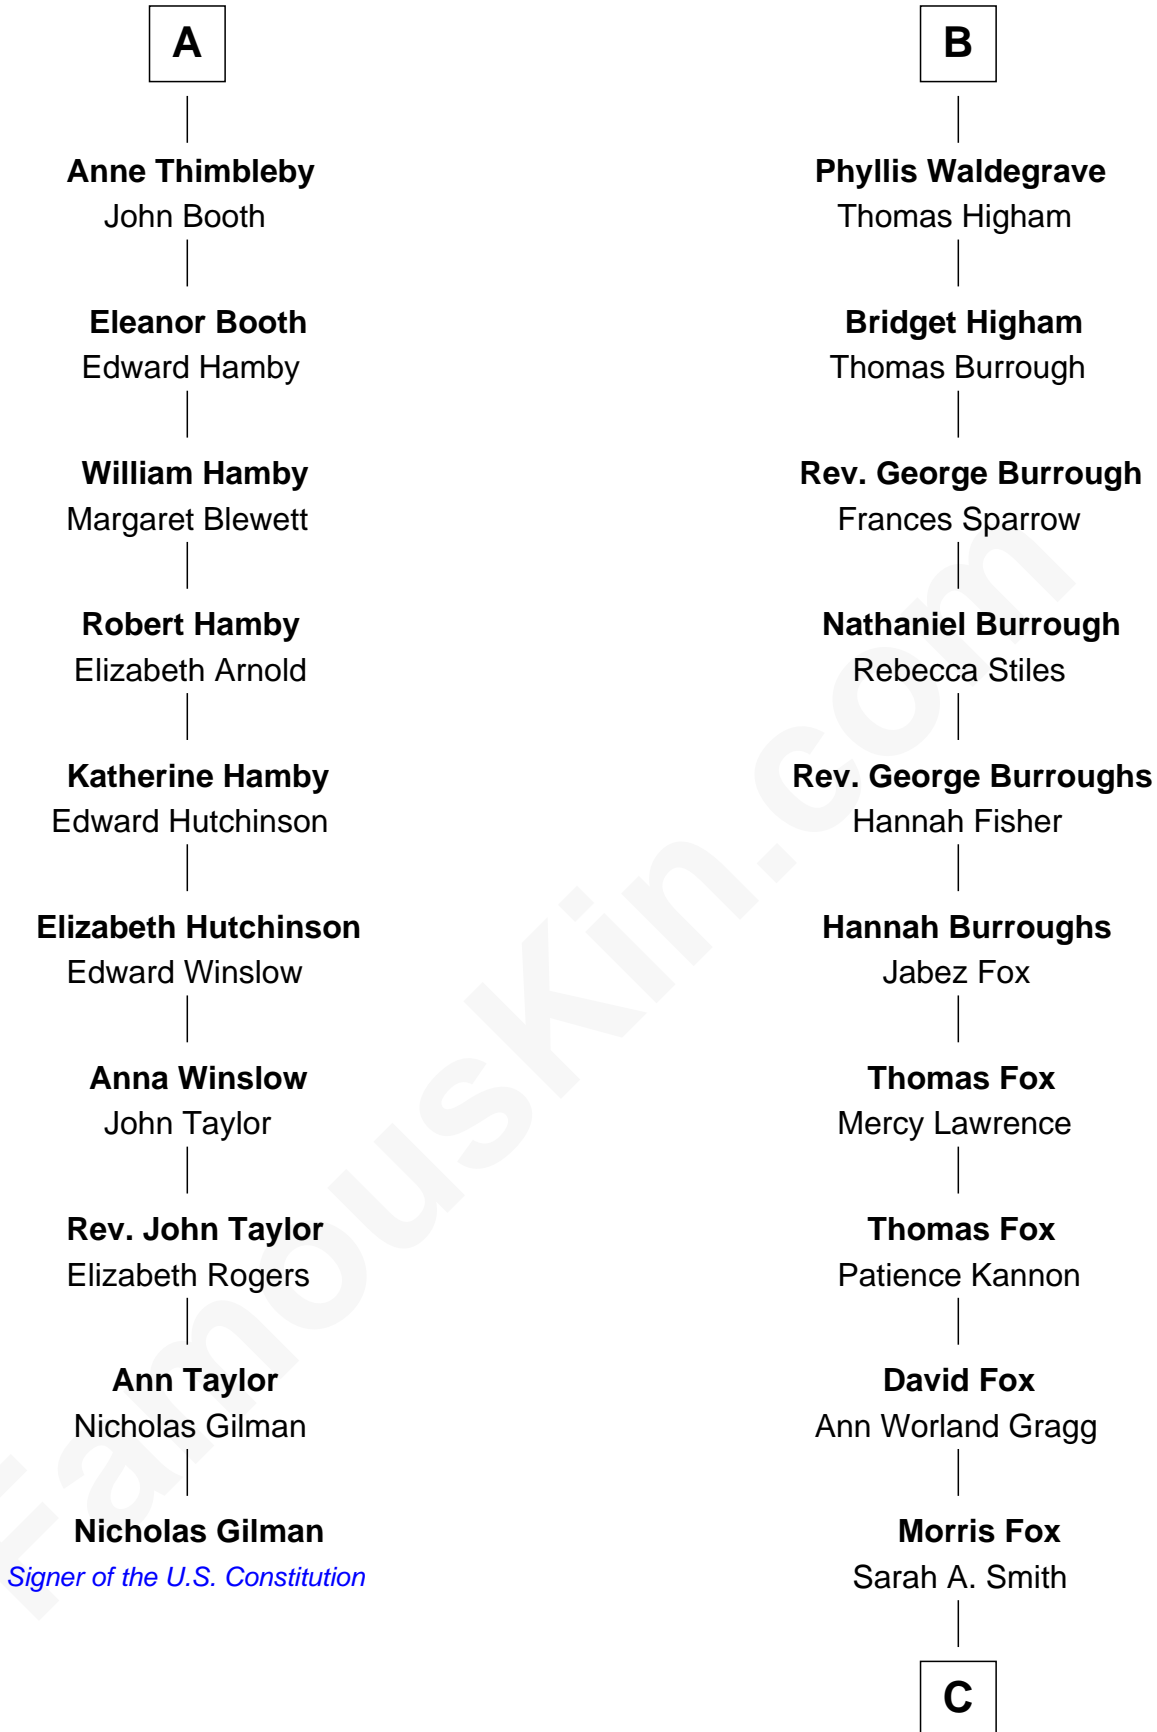

### Nicholas Gilman

*Signer of the U.S. Constitution*

16th cousin 4 times removed of

**Bob Moore**

*Co-Founder, Bob's Red Mill*

**Bartholomew de Badlesmere**

Margaret de Clare

**Margery de Badlesmere**

Sir Hugh Willoughby

**Margery Willoughby**

Sir Godfrey Hilton

**Elizabeth Hilton**

Richard Thimbleby

**A**

**Margaret de Badlesmere**

Sir John de Tibetot

**Sir Robert de Tibetot**

Margaret Deincourt

**Elizabeth de Tibetot**

Sir Philip le Despencer

**Margery Despencer**

Sir Roger Wentworth

**Henry Wentworth**

Elizabeth Howard

**Margery Wentworth**

Sir William Waldegrave

**George Waldegrave**

Anne Drury

**B**

**C**

—  
**Violette Fox**

Daniel Francis Learnard