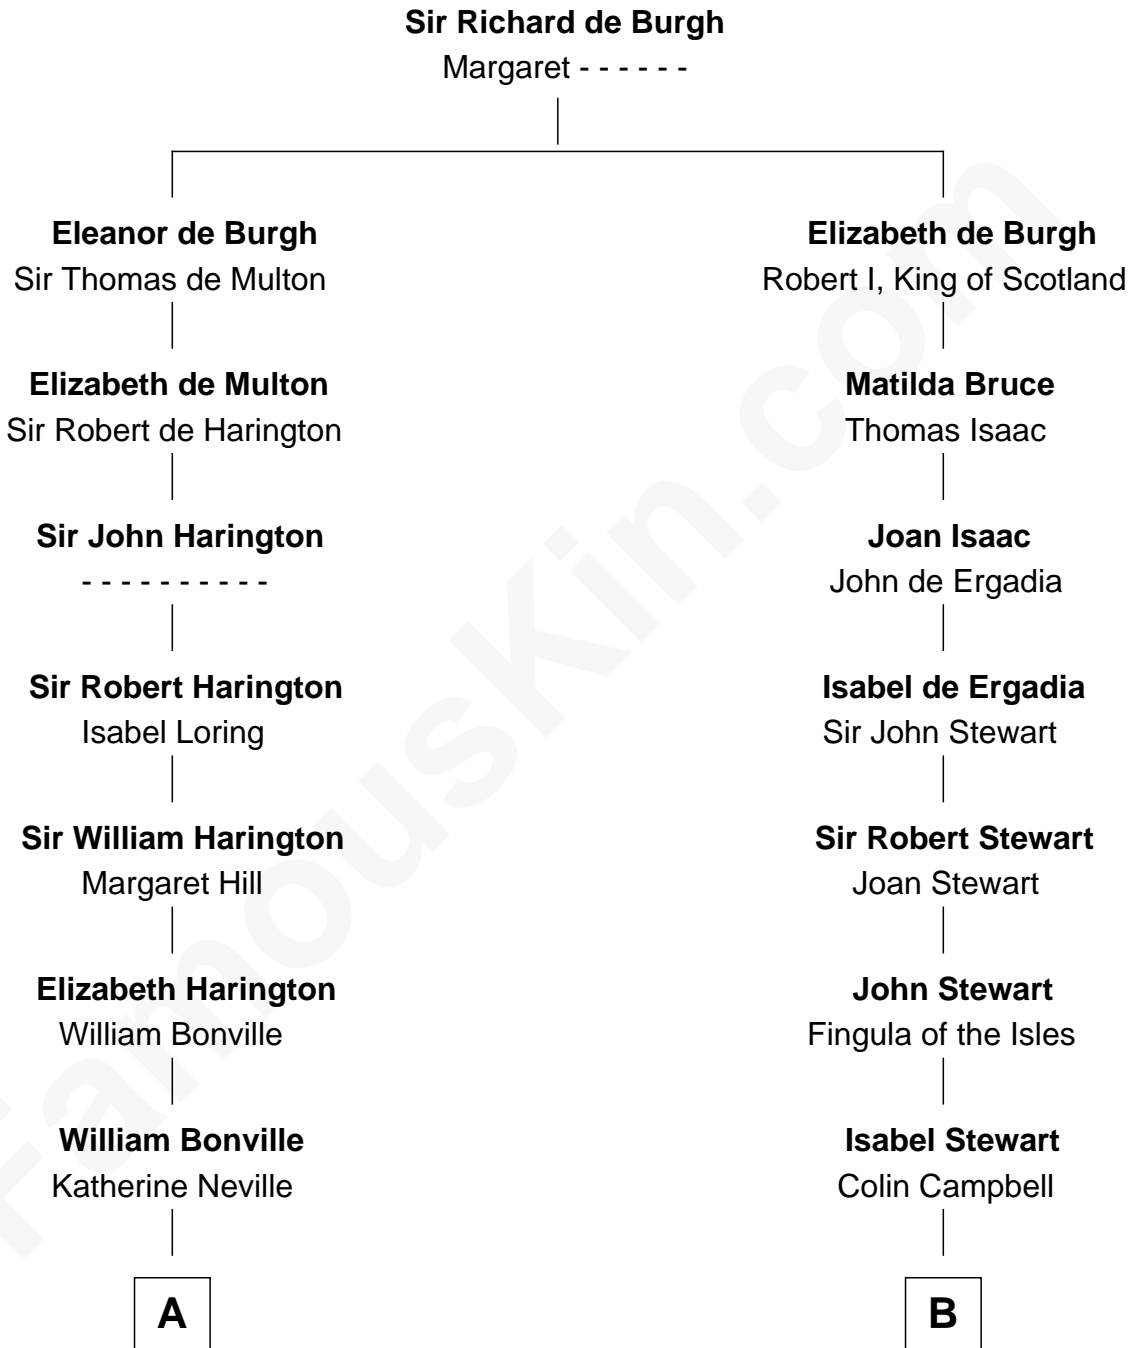

FamousKin.com

Relationship Chart of

Nicholas Gilman

Signer of the U.S. Constitution

17th cousin 3 times removed of

Johnny Mercer

Songwriter and Co-Founder of Capitol Records

C

Gen. Hugh Weedon Mercer

Mary Stiles Anderson

George Anderson Mercer

Nanny Maury Herndon

George Anderson Mercer

Lillian Elizabeth Ciucevich

Johnny Mercer

Co-Founder of Capitol Records