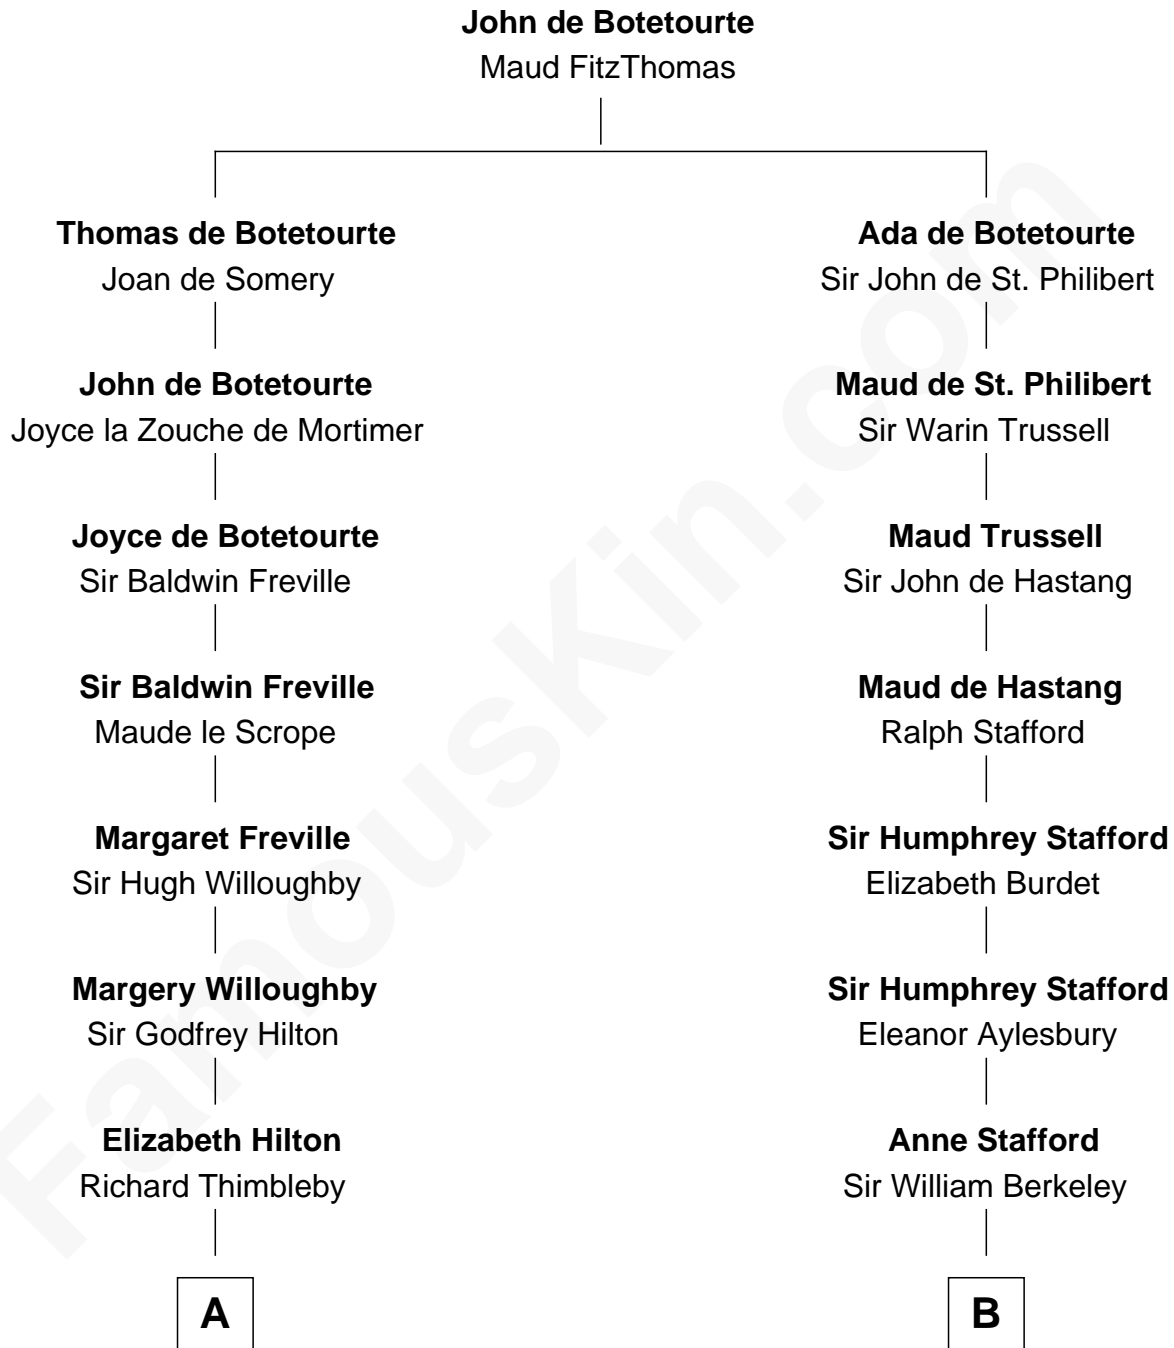

FamousKin.com

Relationship Chart of

Nicholas Gilman

Signer of the U.S. Constitution

16th cousin 5 times removed of

Robert Frost

Poet and Playwright

C

William Frost

Sarah Holt

Samuel Abbott Frost

Mary Blunt

William Prescott Frost

Judith Colcord

William Prescott Frost

Isabella Moodie