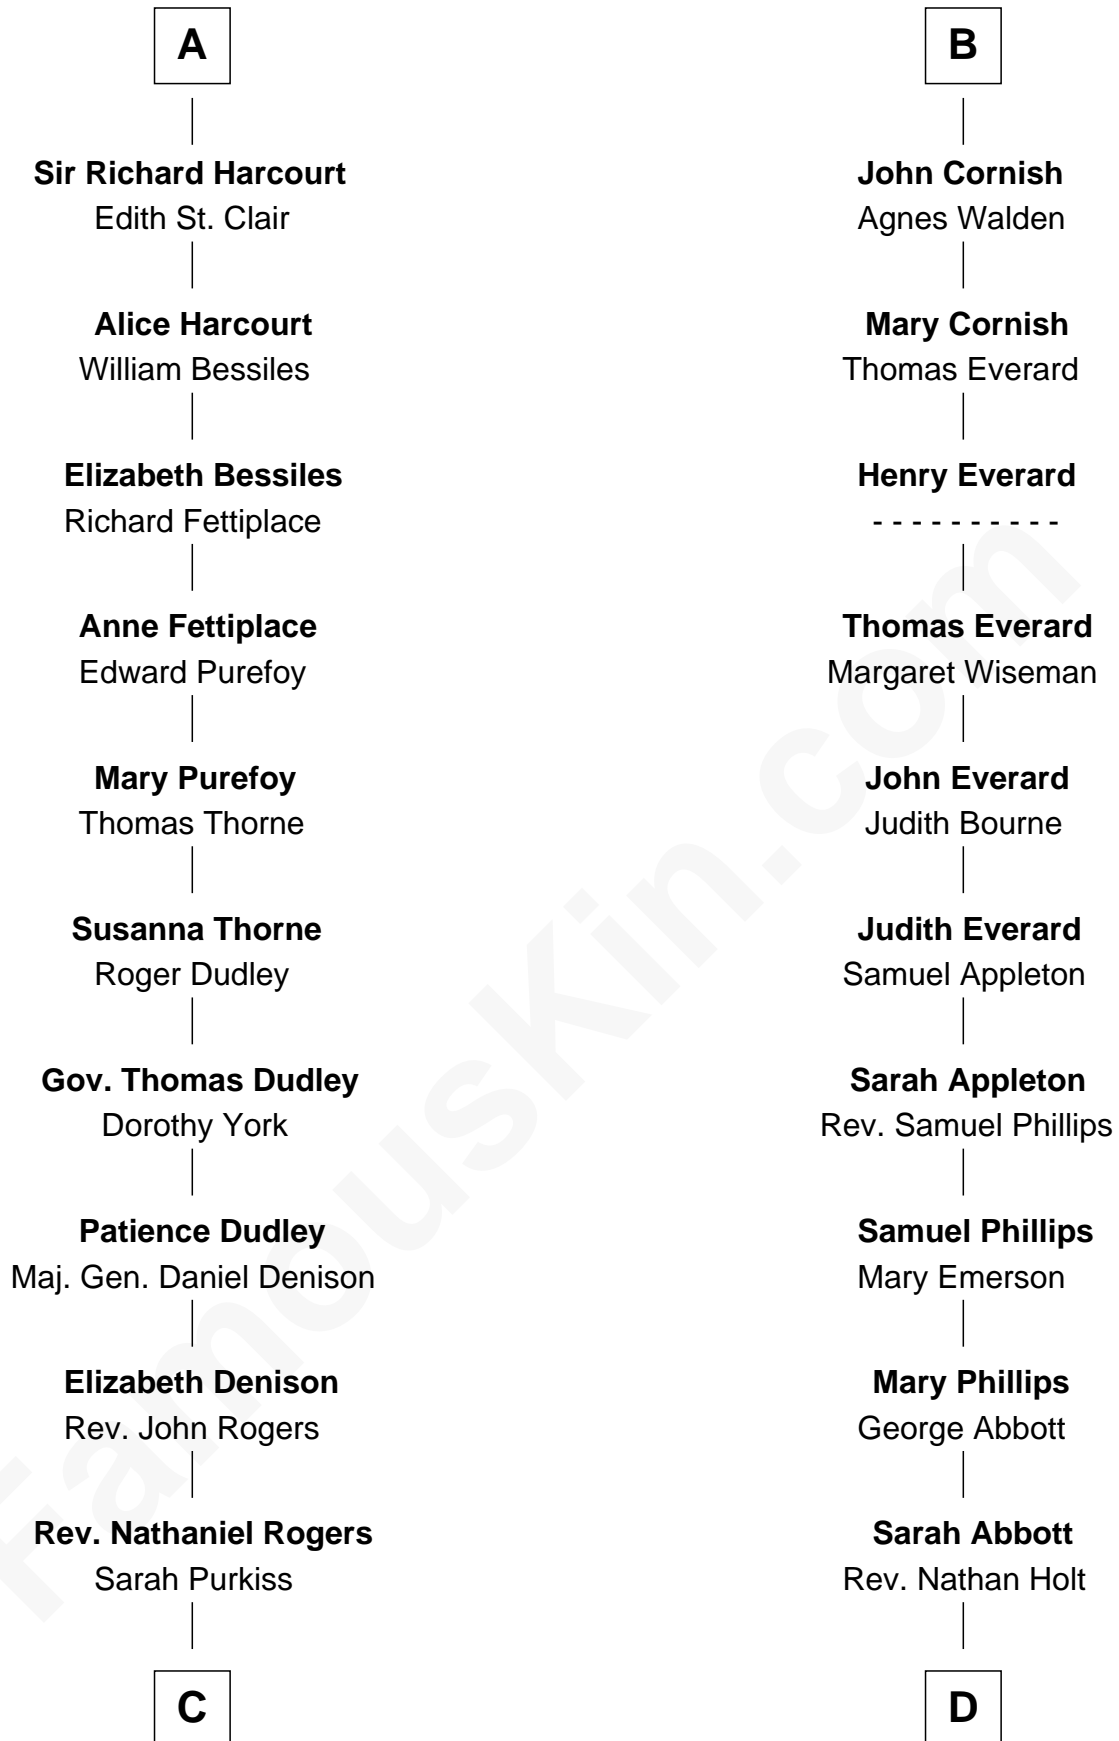

FamousKin.com

Relationship Chart of

Nicholas Gilman

Signer of the U.S. Constitution

19th cousin 2 times removed of

Robert Frost

Poet and Playwright

C

Elizabeth Rogers

Rev. John Taylor

Ann Taylor

Nicholas Gilman

Nicholas Gilman

Signer of the U.S. Constitution

D

Sarah Holt