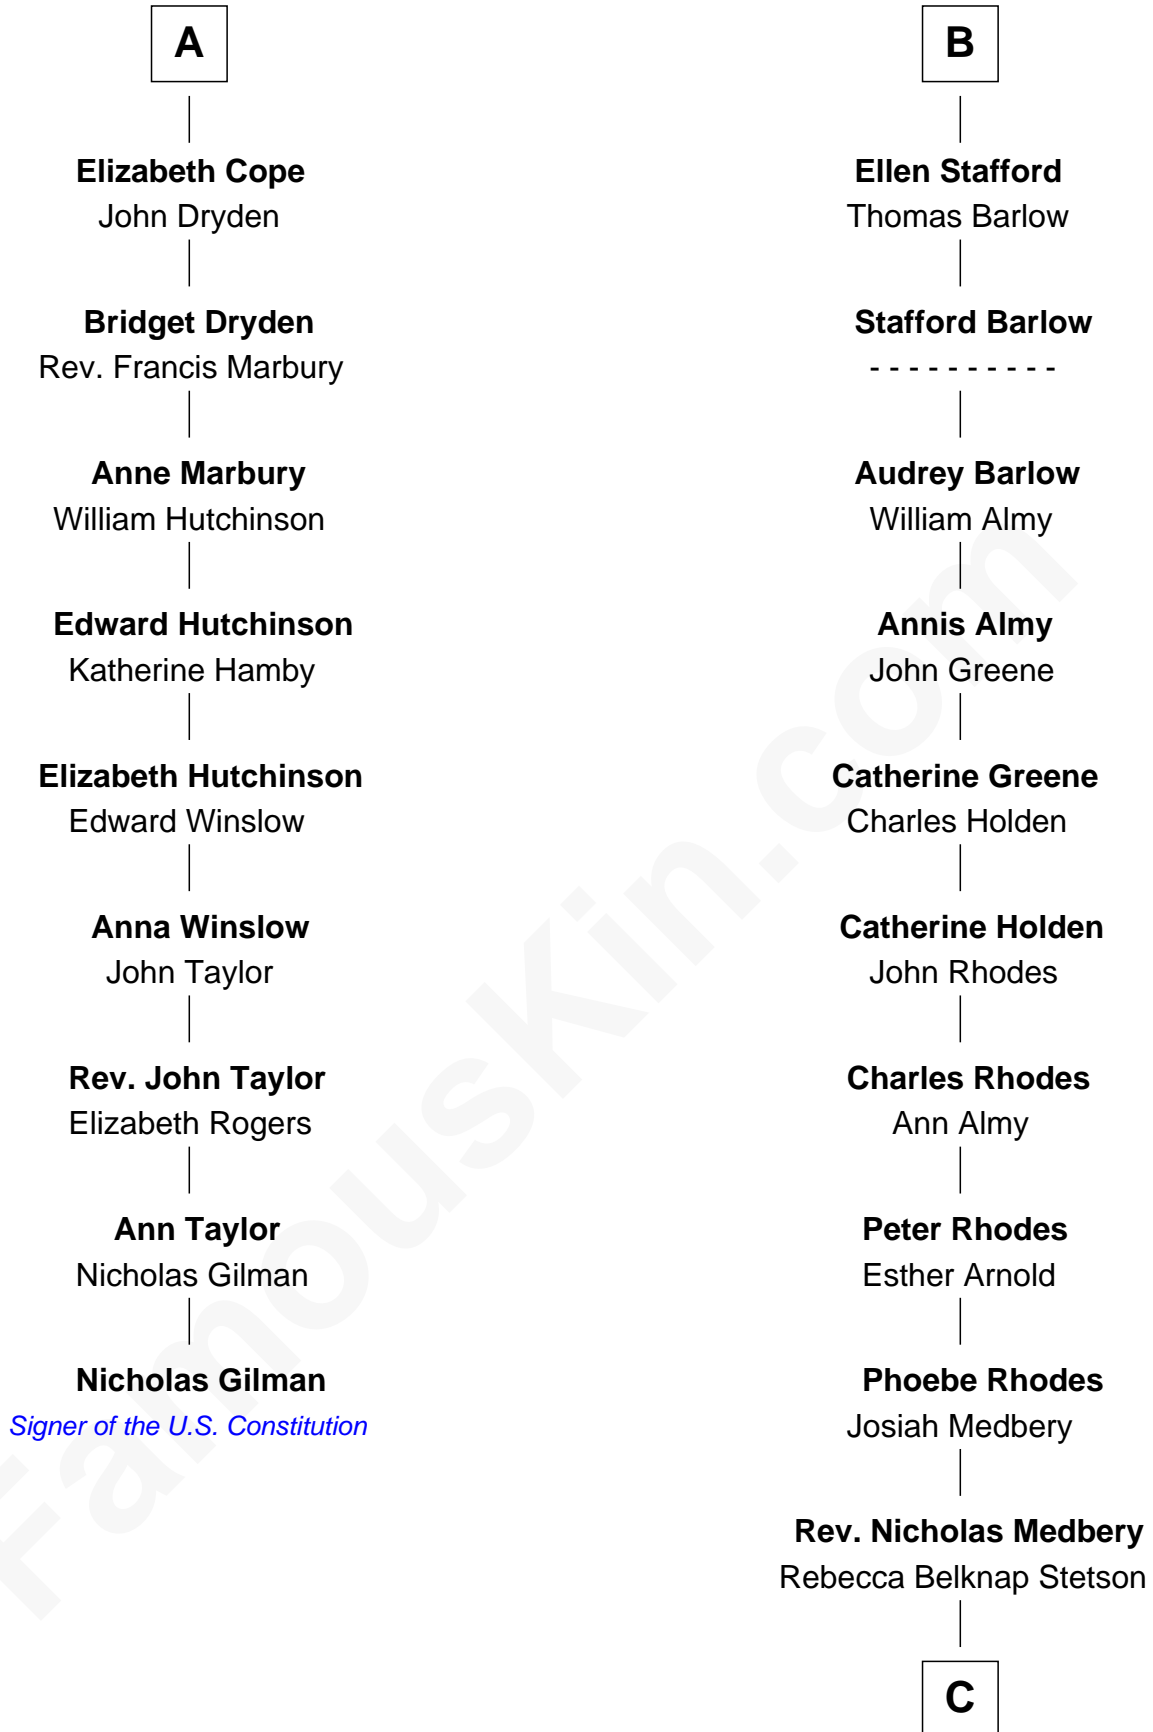

FamousKin.com

Relationship Chart of

Nicholas Gilman

Signer of the U.S. Constitution

15th cousin 3 times removed of

Benton MacKaye

Co-Founder, Appalachian Trail

C

Mary Ellen Keith Medbery
James Morrison Steele MacKaye

Benton MacKaye
Co-Founder, Appalachian Trail

FamousKin.com