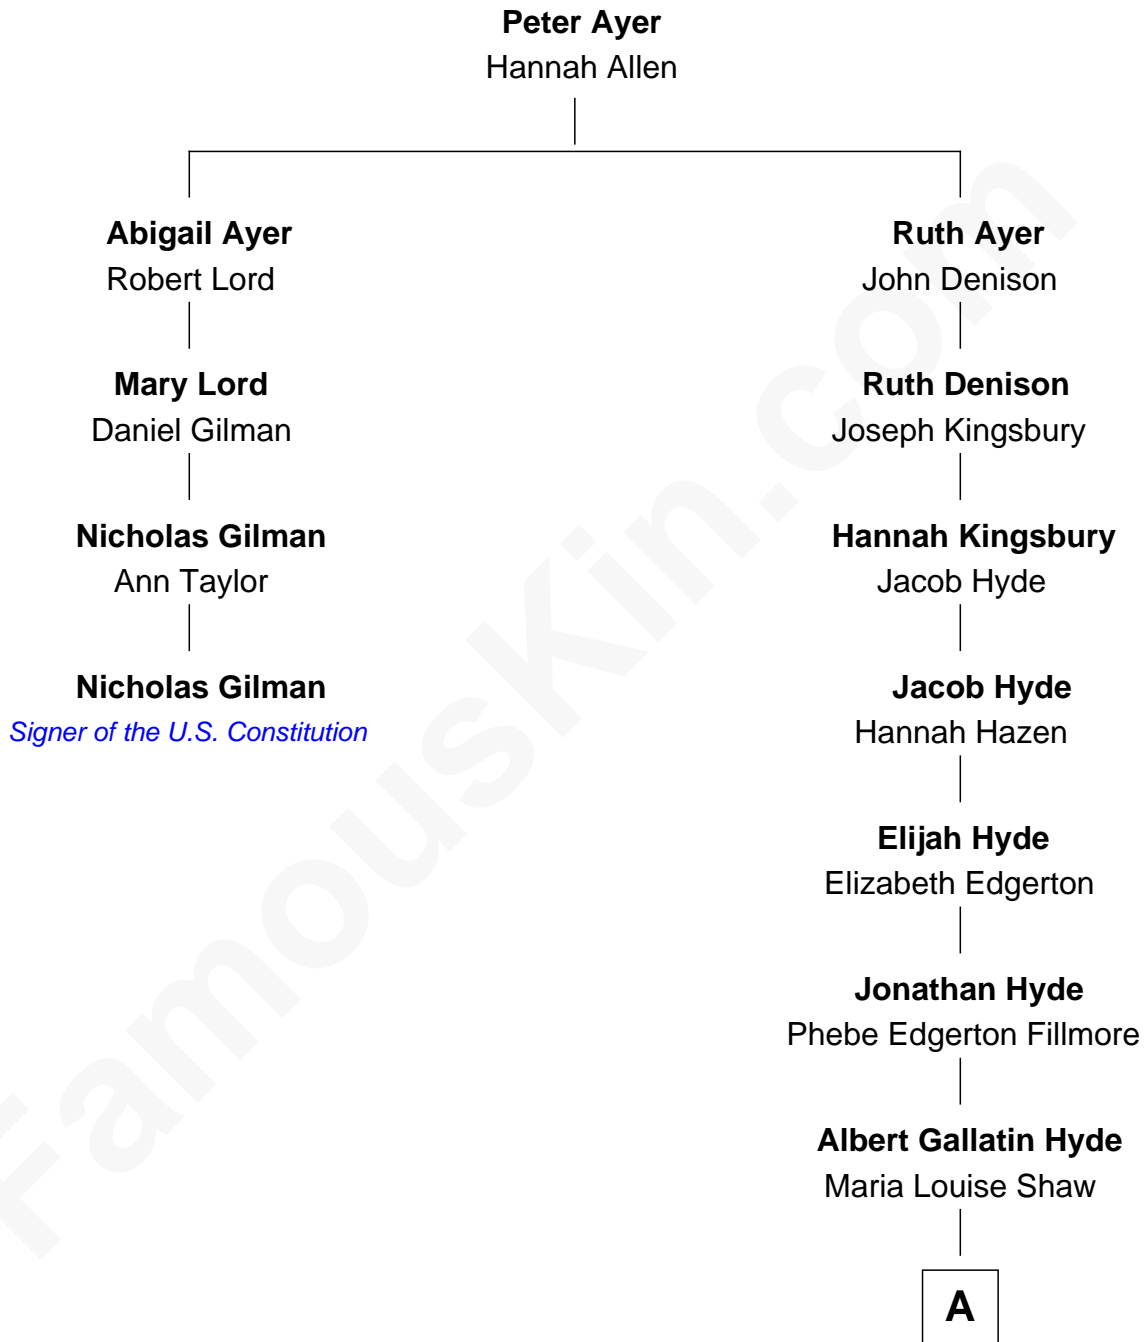

FamousKin.com

Relationship Chart of

Nicholas Gilman

Signer of the U.S. Constitution

3rd cousin 7 times removed of

Glenn Close

Movie, Television, and Stage Actress

A

—
Seymour Jairus Hyde

Elizabeth Sill Worrall

—
Elizabeth Hyde

Charles Arthur Moore

—
Elizabeth Mary H. Moore

Dr. William Taliaferro Close

—
Glenn Close

Movie, Television, and Stage Actress