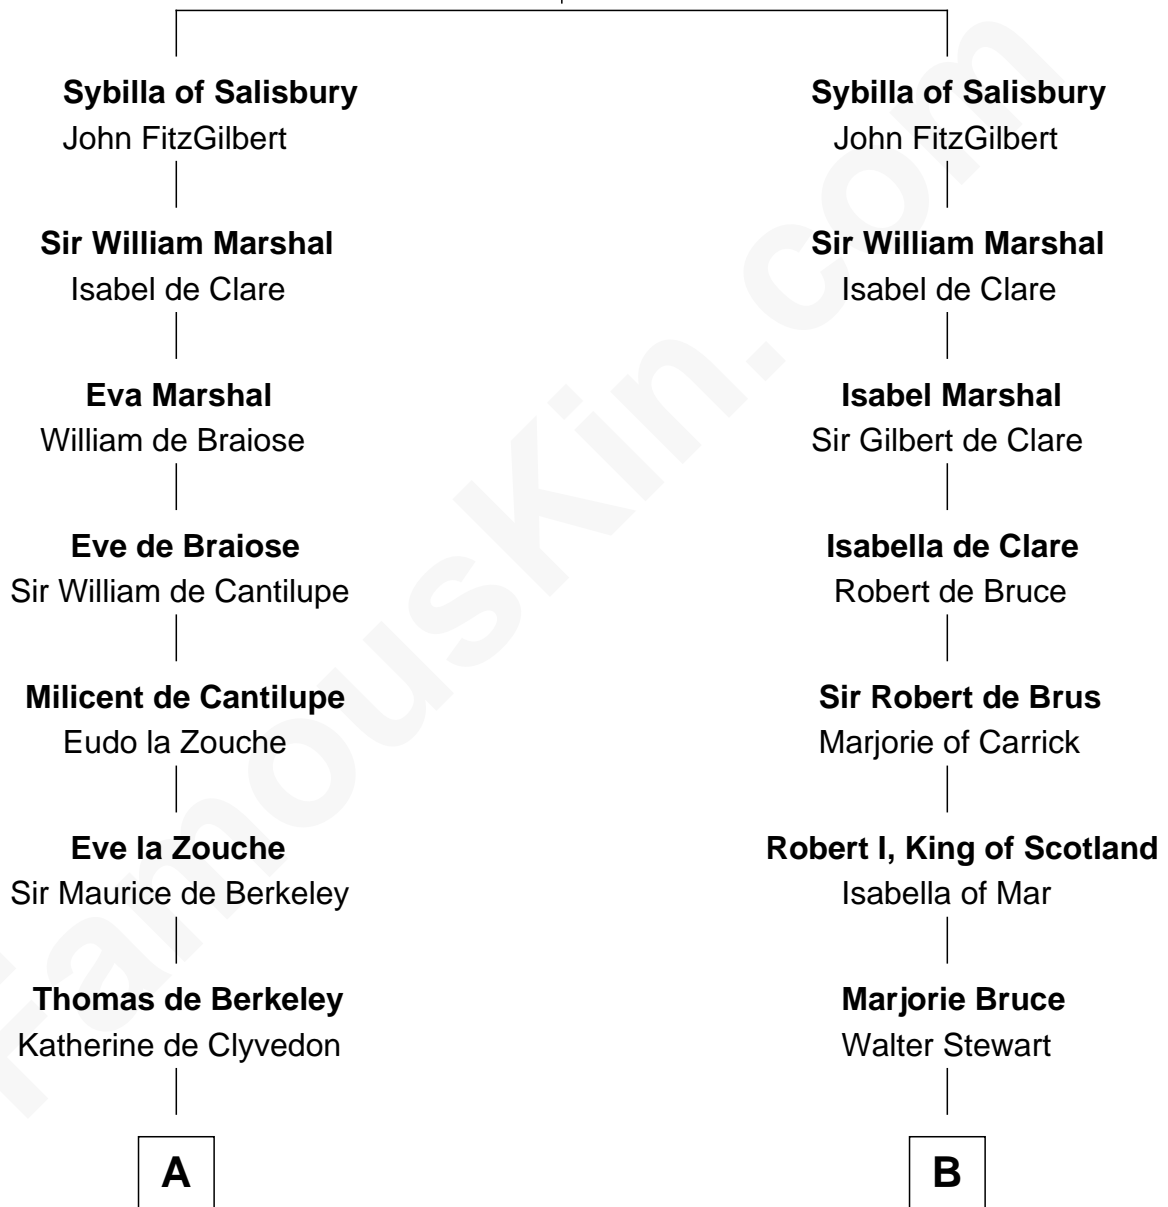

FamousKin.com

Relationship Chart of

Nicholas Gilman

Signer of the U.S. Constitution

19th cousin 1 time removed of

Major John Pitcairn

British Commander at Battle of Lexington

Walter of Salisbury

Signer of the U.S. Constitution

D

Mary Erskine

William Hamilton

Katherine Hamilton

Rev. David Pitcairn

Major John Pitcairn

British Commander at Lexington