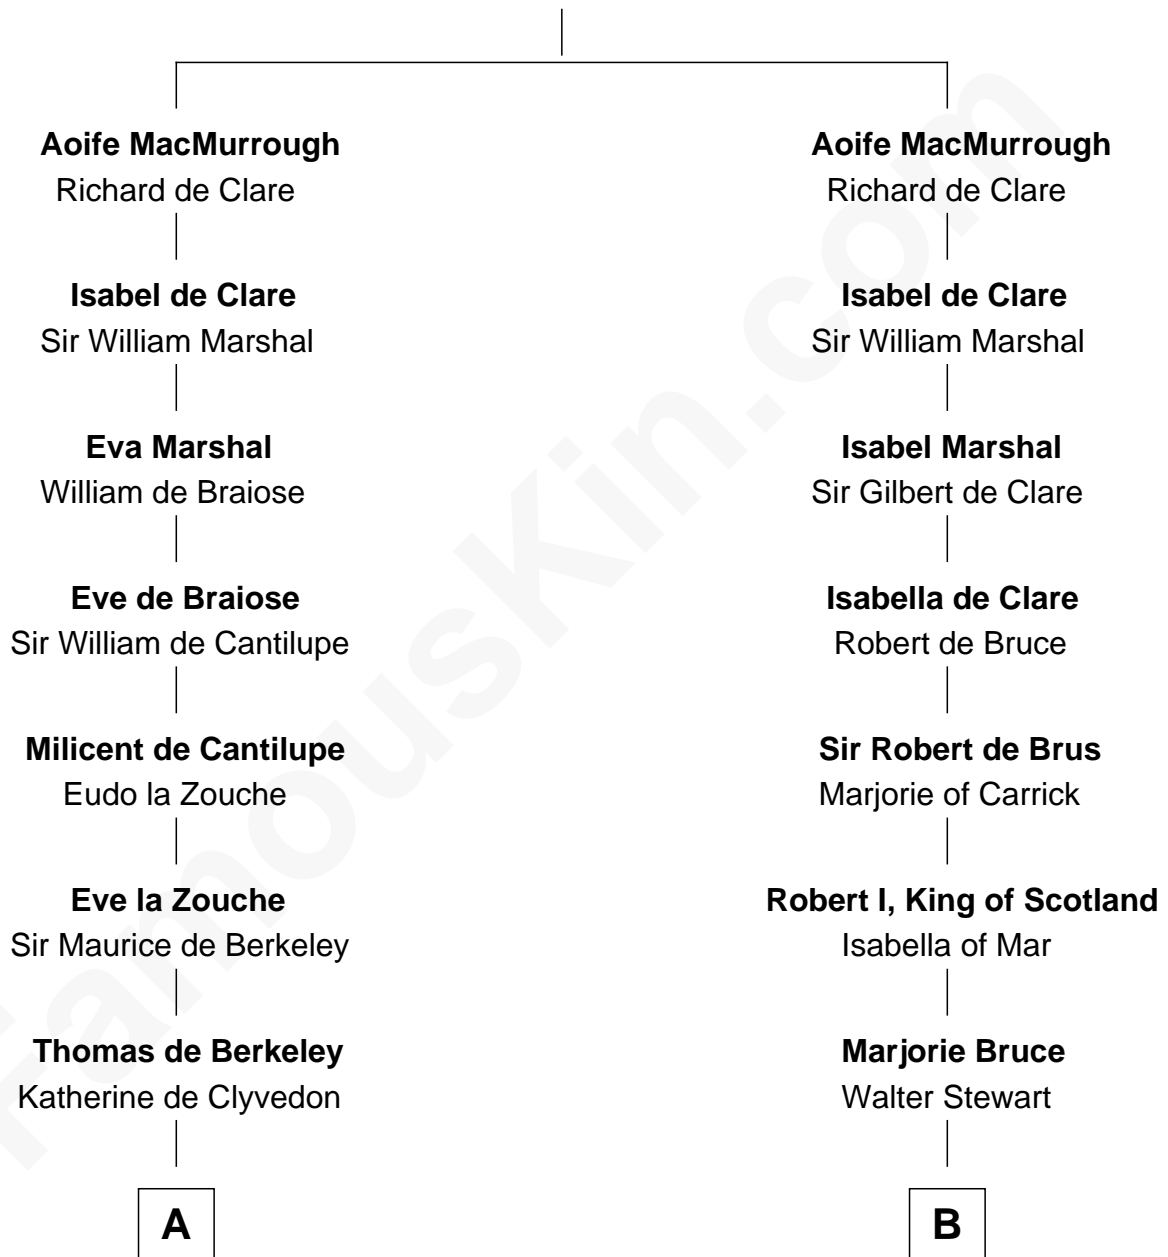

FamousKin.com

Relationship Chart of

Nicholas Gilman

Signer of the U.S. Constitution

19th cousin 1 time removed of

Major John Pitcairn

British Commander at Battle of Lexington

Dermot MacMurrough

Mor O'Toole

C

Rev. Nathaniel Rogers

Sarah Purkiss

Elizabeth Rogers

Rev. John Taylor

Ann Taylor

Nicholas Gilman

British Commander at Lexington

FamousKin.com