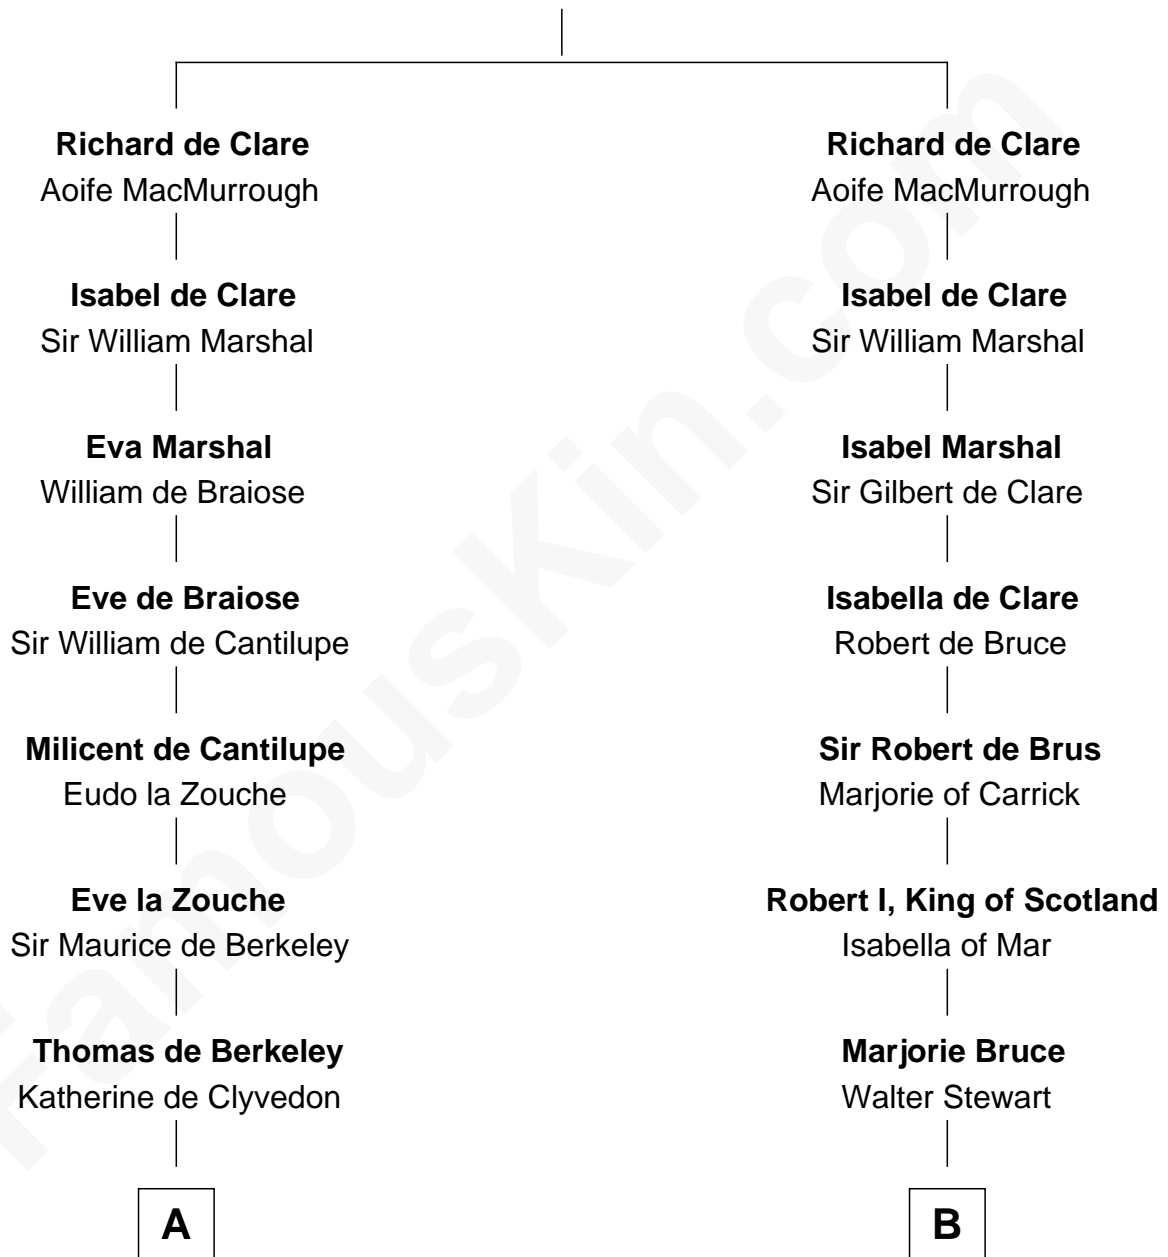

FamousKin.com

Relationship Chart of

Nicholas Gilman

Signer of the U.S. Constitution

19th cousin 1 time removed of

Major John Pitcairn

British Commander at Battle of Lexington

Gilbert Fitzgilbert de Clare

Isabel de Beaumont

C

Rev. Nathaniel Rogers

Sarah Purkiss

Elizabeth Rogers

Rev. John Taylor

Ann Taylor

Nicholas Gilman

Nicholas Gilman

Signer of the U.S. Constitution

D

Mary Erskine

William Hamilton

Katherine Hamilton

Rev. David Pitcairn

Major John Pitcairn

British Commander at Lexington

FamousKin.com