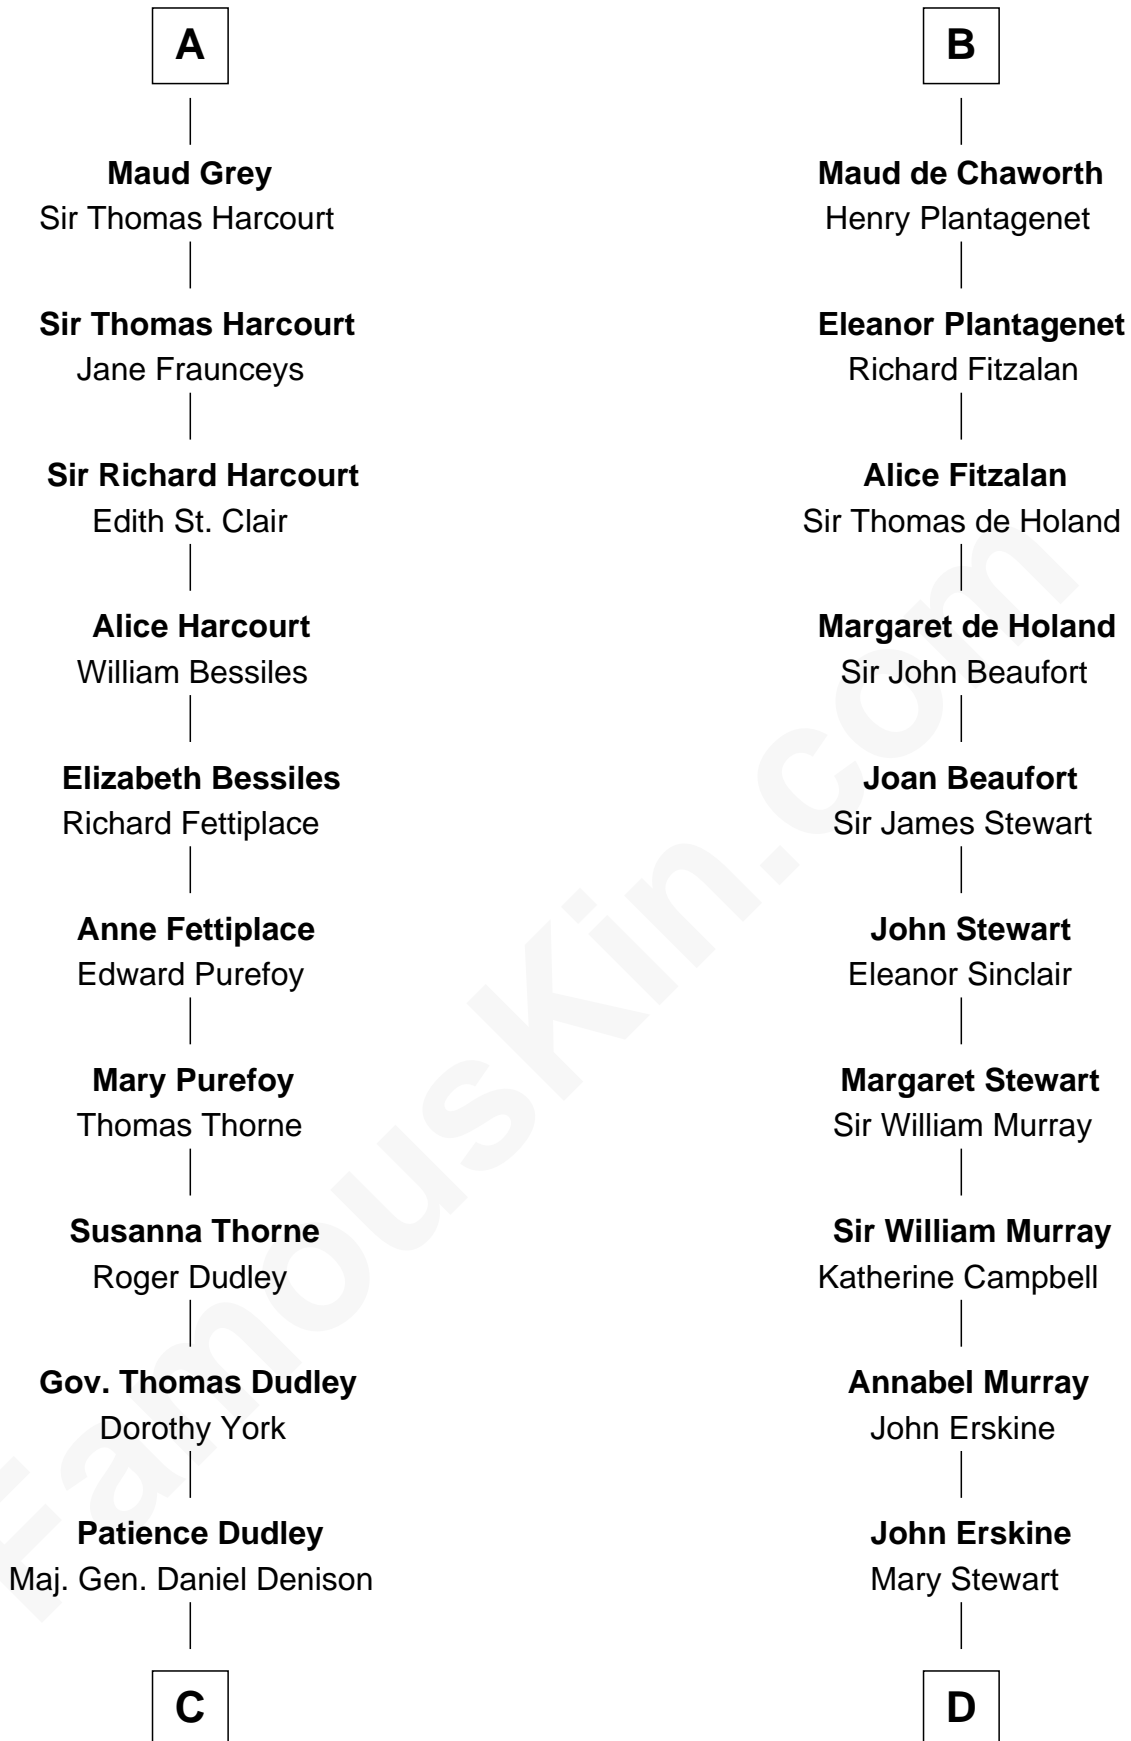

FamousKin.com

Relationship Chart of

Nicholas Gilman

Signer of the U.S. Constitution

20th cousin 1 time removed of

Major John Pitcairn

British Commander at Battle of Lexington

C

Elizabeth Denison

Rev. John Rogers

Rev. Nathaniel Rogers

Sarah Purkiss

Elizabeth Rogers

Rev. John Taylor

Ann Taylor

Nicholas Gilman

Nicholas Gilman

Signer of the U.S. Constitution

D

Sir Charles Erskine

Mary Hope

Mary Erskine

William Hamilton

Katherine Hamilton