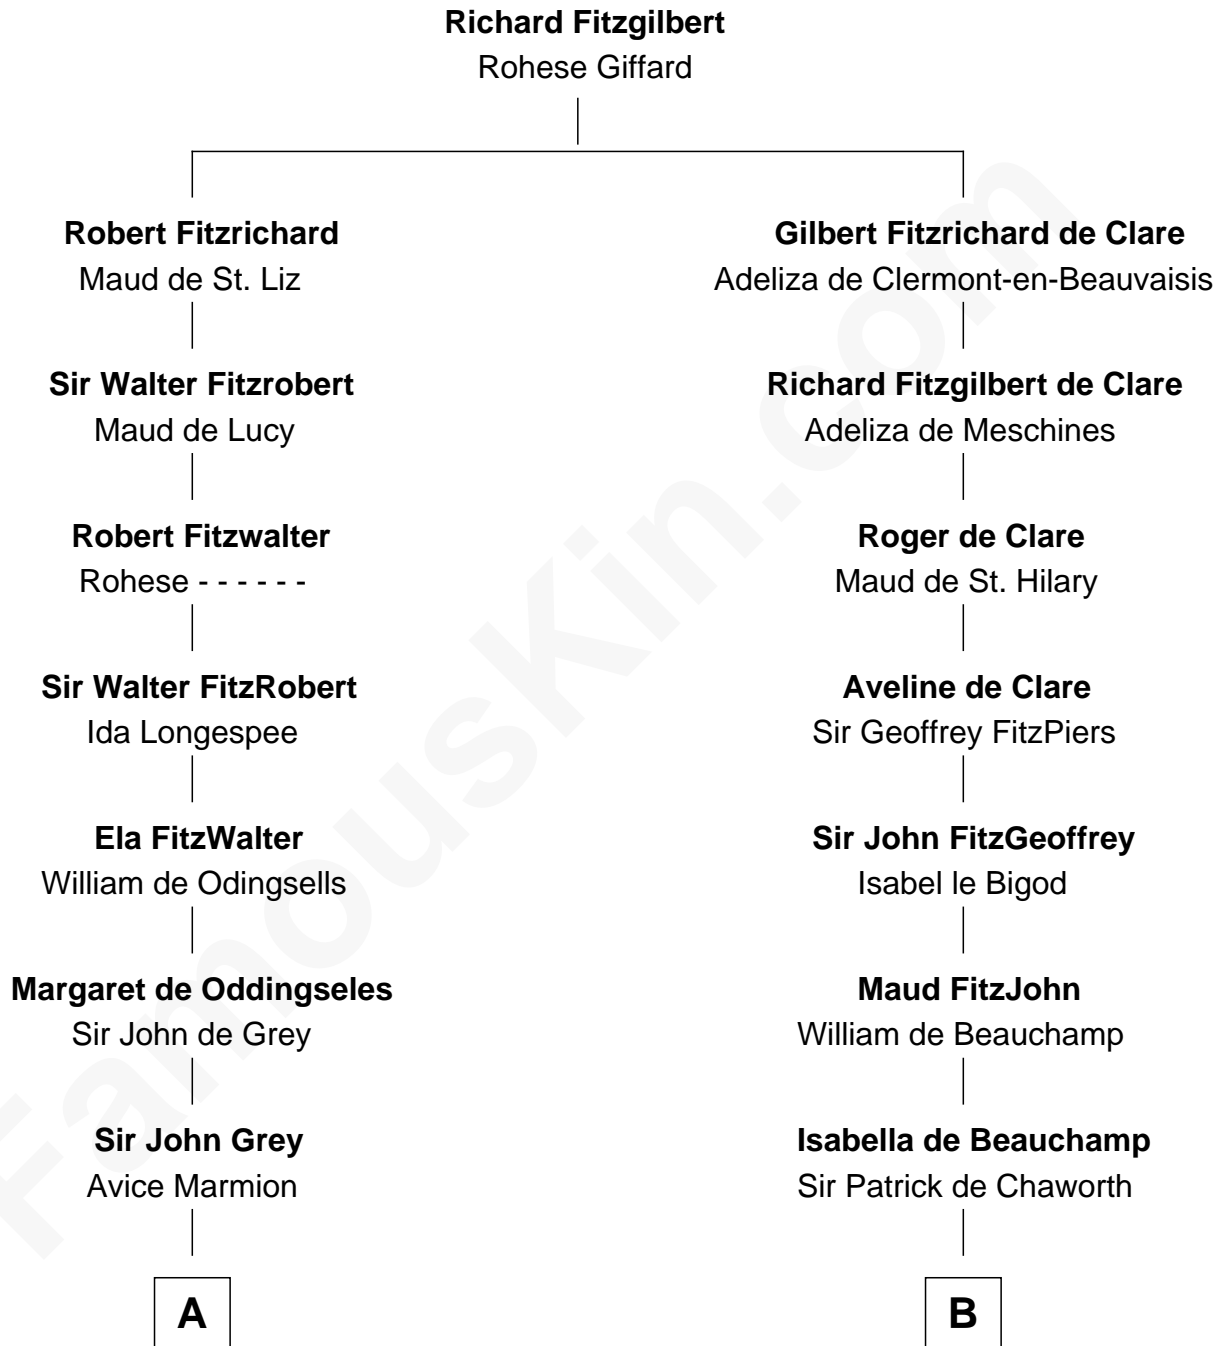

FamousKin.com

Relationship Chart of

Nicholas Gilman

Signer of the U.S. Constitution

20th cousin 1 time removed of

Major John Pitcairn

British Commander at Battle of Lexington

C

Elizabeth Denison

Rev. John Rogers

Rev. Nathaniel Rogers

Sarah Purkiss

Elizabeth Rogers

Rev. John Taylor

Ann Taylor

Nicholas Gilman