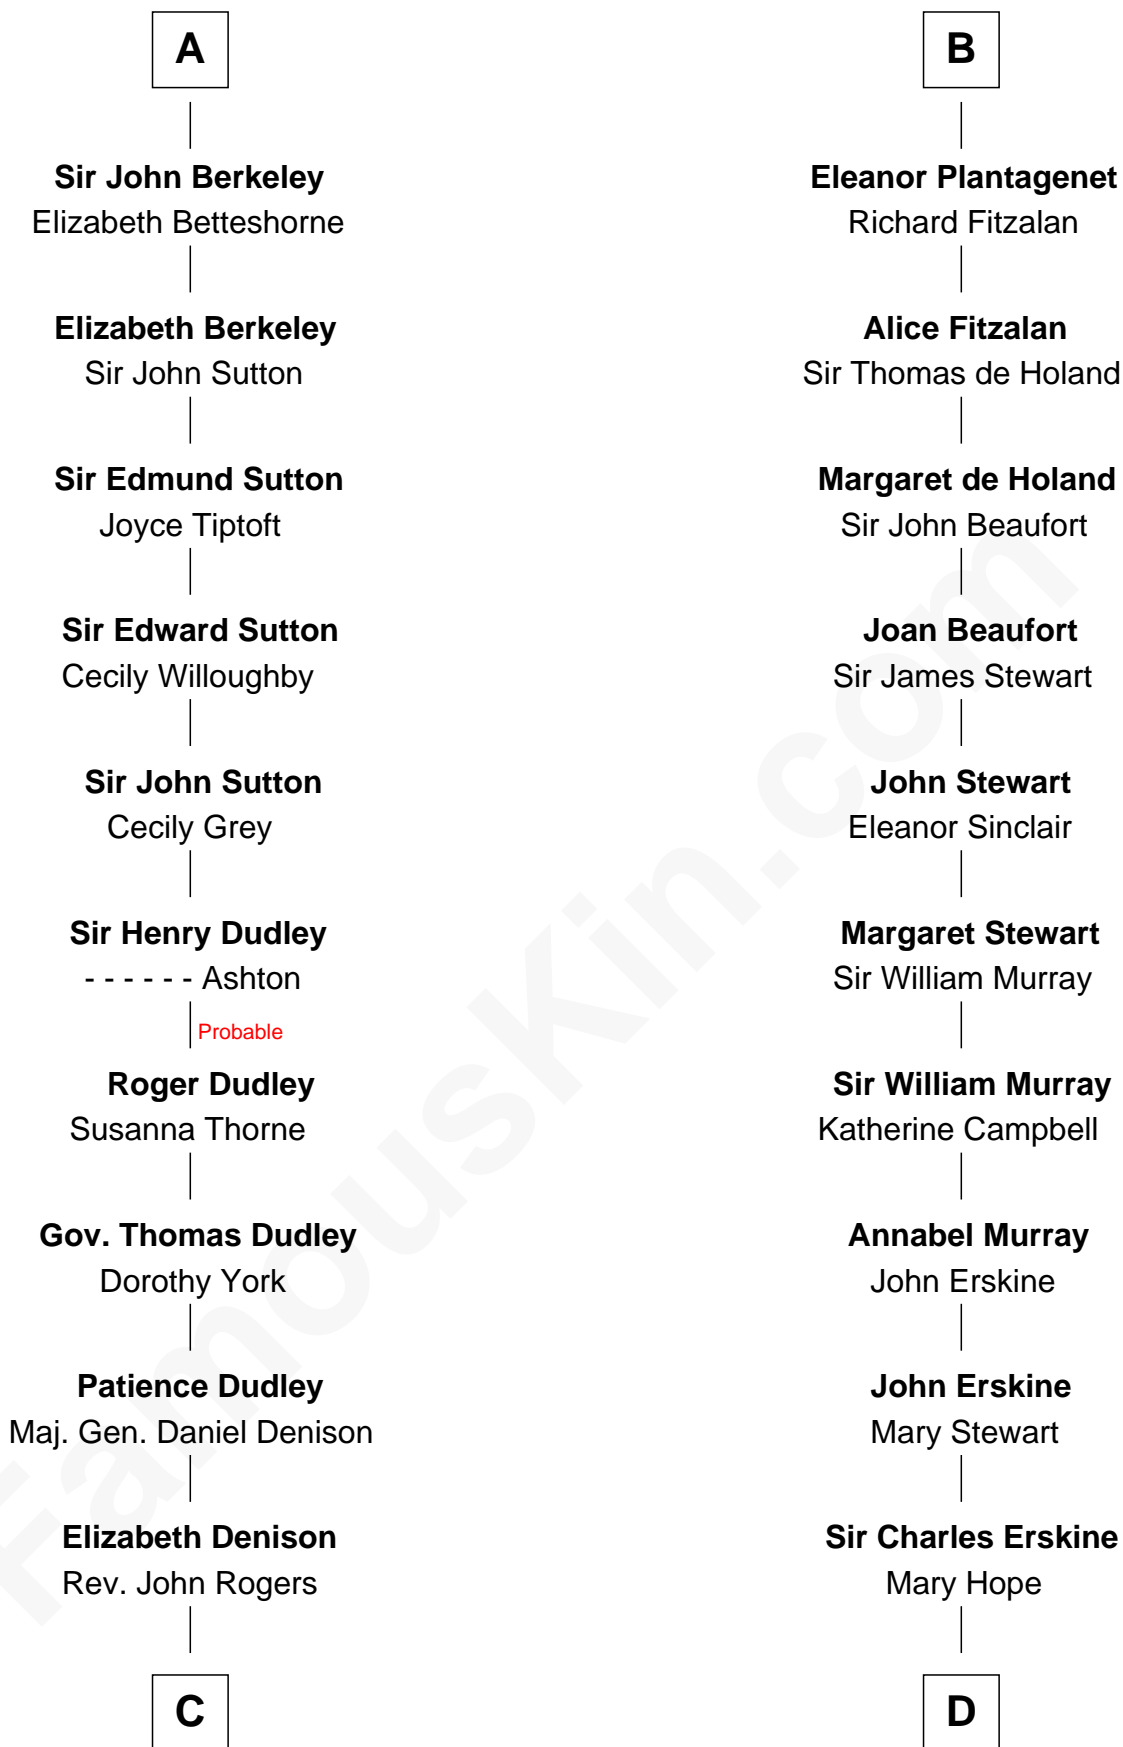

FamousKin.com

Relationship Chart of

Nicholas Gilman

Signer of the U.S. Constitution

19th cousin 1 time removed of

Major John Pitcairn

British Commander at Battle of Lexington

C

Rev. Nathaniel Rogers

Sarah Purkiss

Elizabeth Rogers

Rev. John Taylor

Ann Taylor

Nicholas Gilman

Nicholas Gilman

Signer of the U.S. Constitution