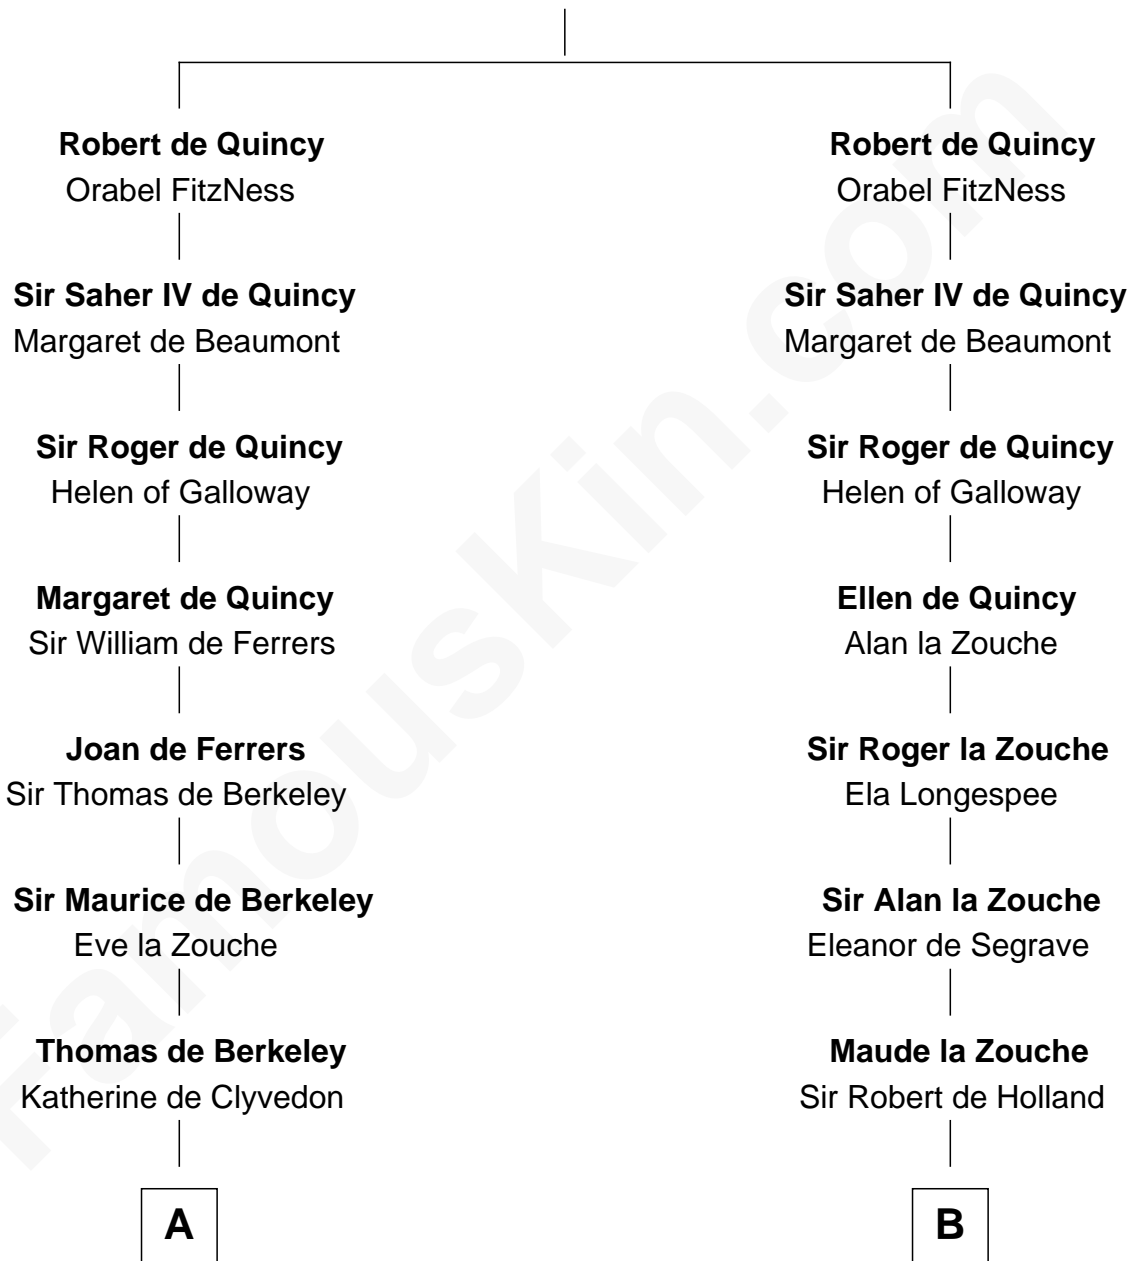

Saher I de Quincy

Maud de St. Liz