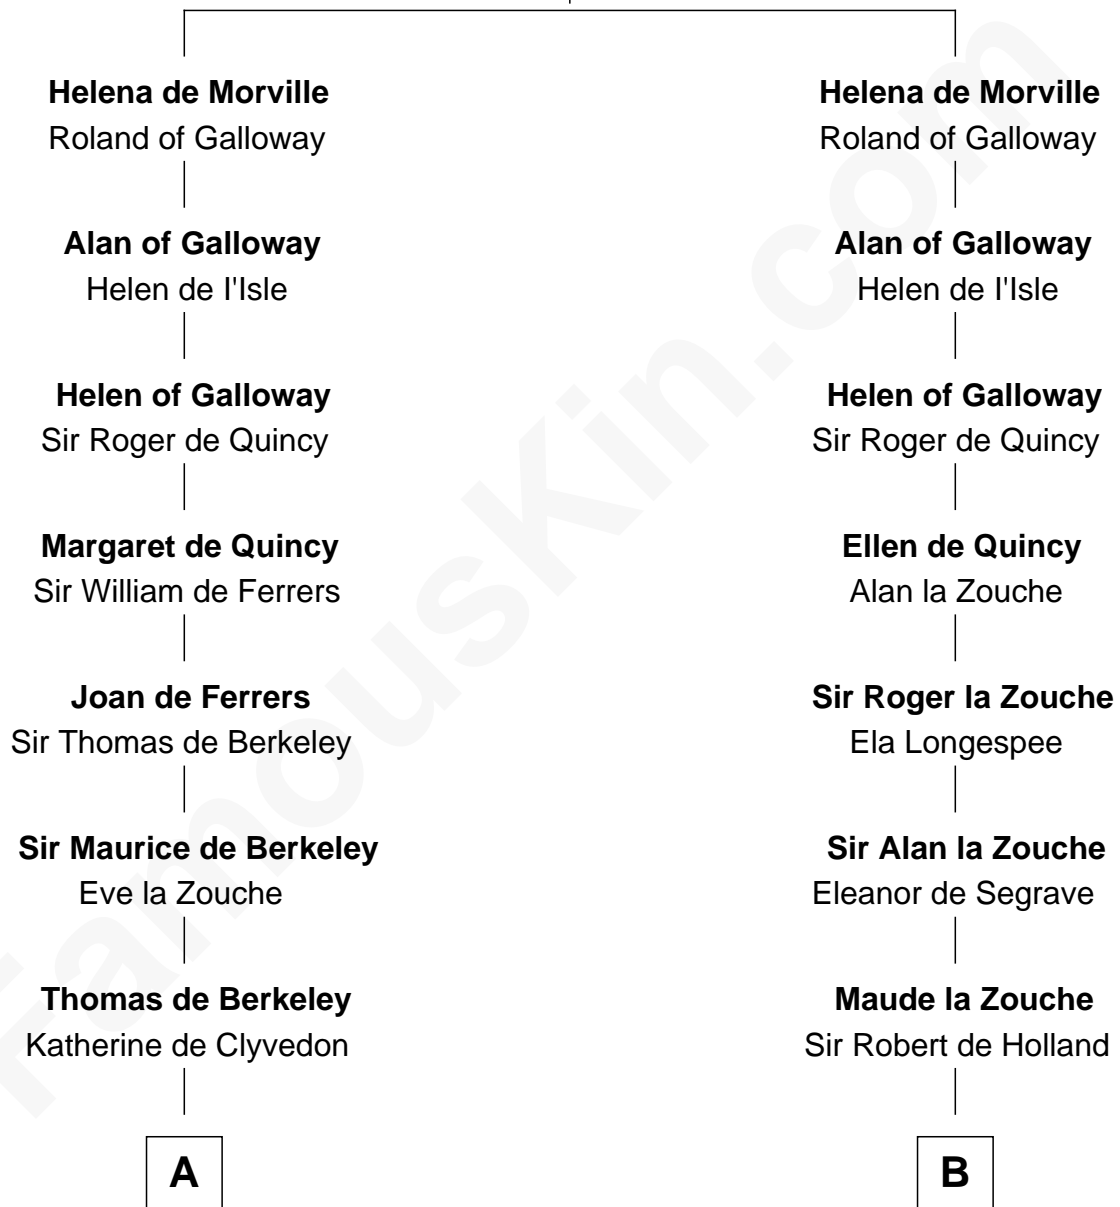

Richard de Morville

Avice of Lancaster