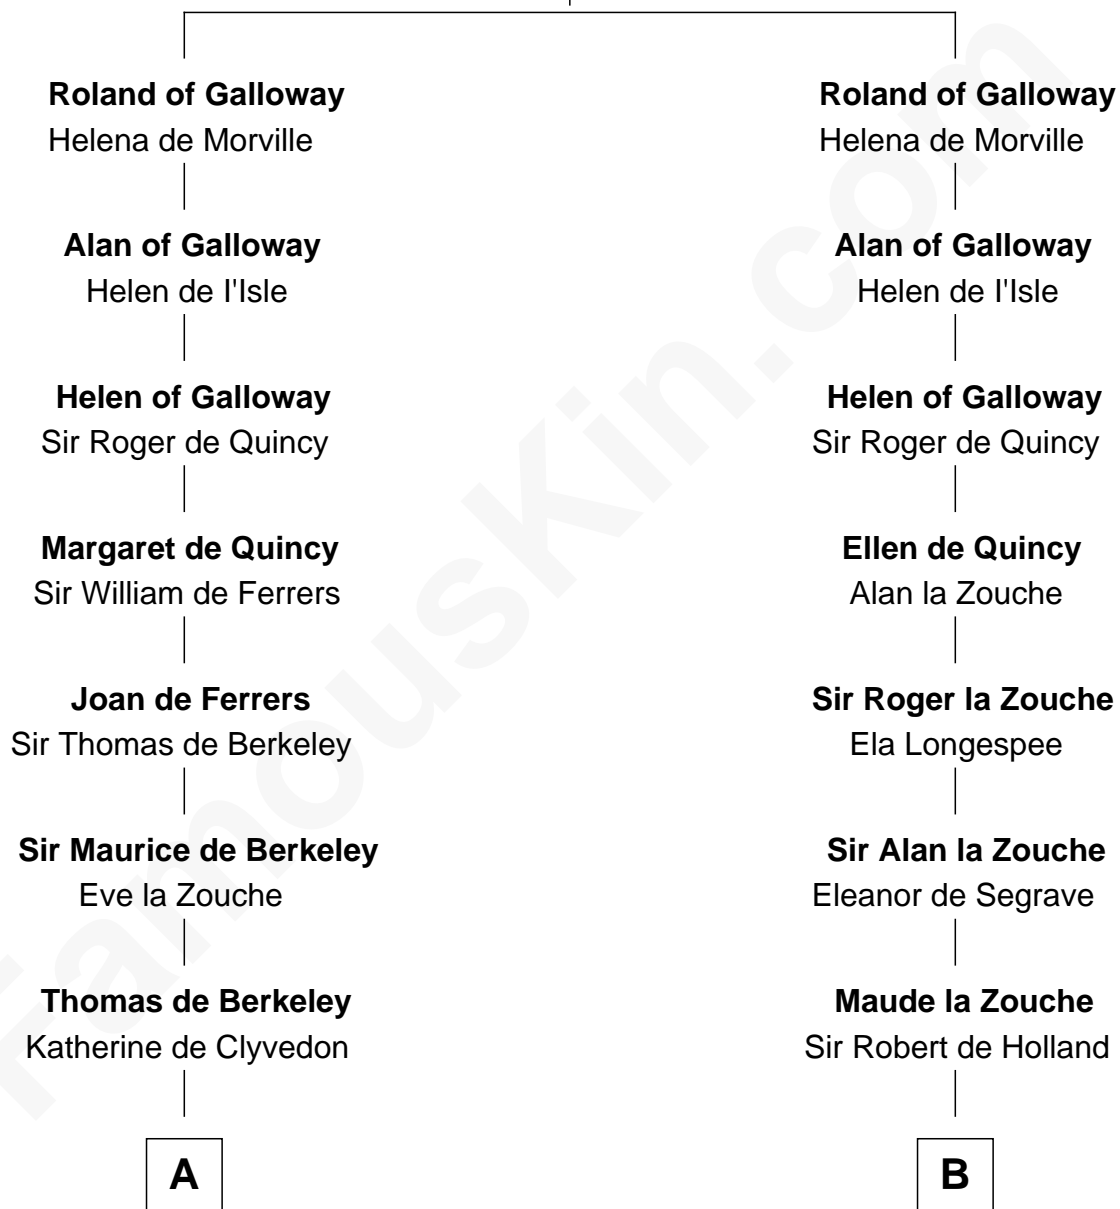

## Relationship Chart of

### Nicholas Gilman

*Signer of the U.S. Constitution*

19th cousin 1 time removed of

### Major John Pitcairn

*British Commander at Battle of Lexington*

**Uhtred of Galloway**

Gunnild of Dunbar

**C**

**Rev. Nathaniel Rogers**

Sarah Purkiss

**Elizabeth Rogers**