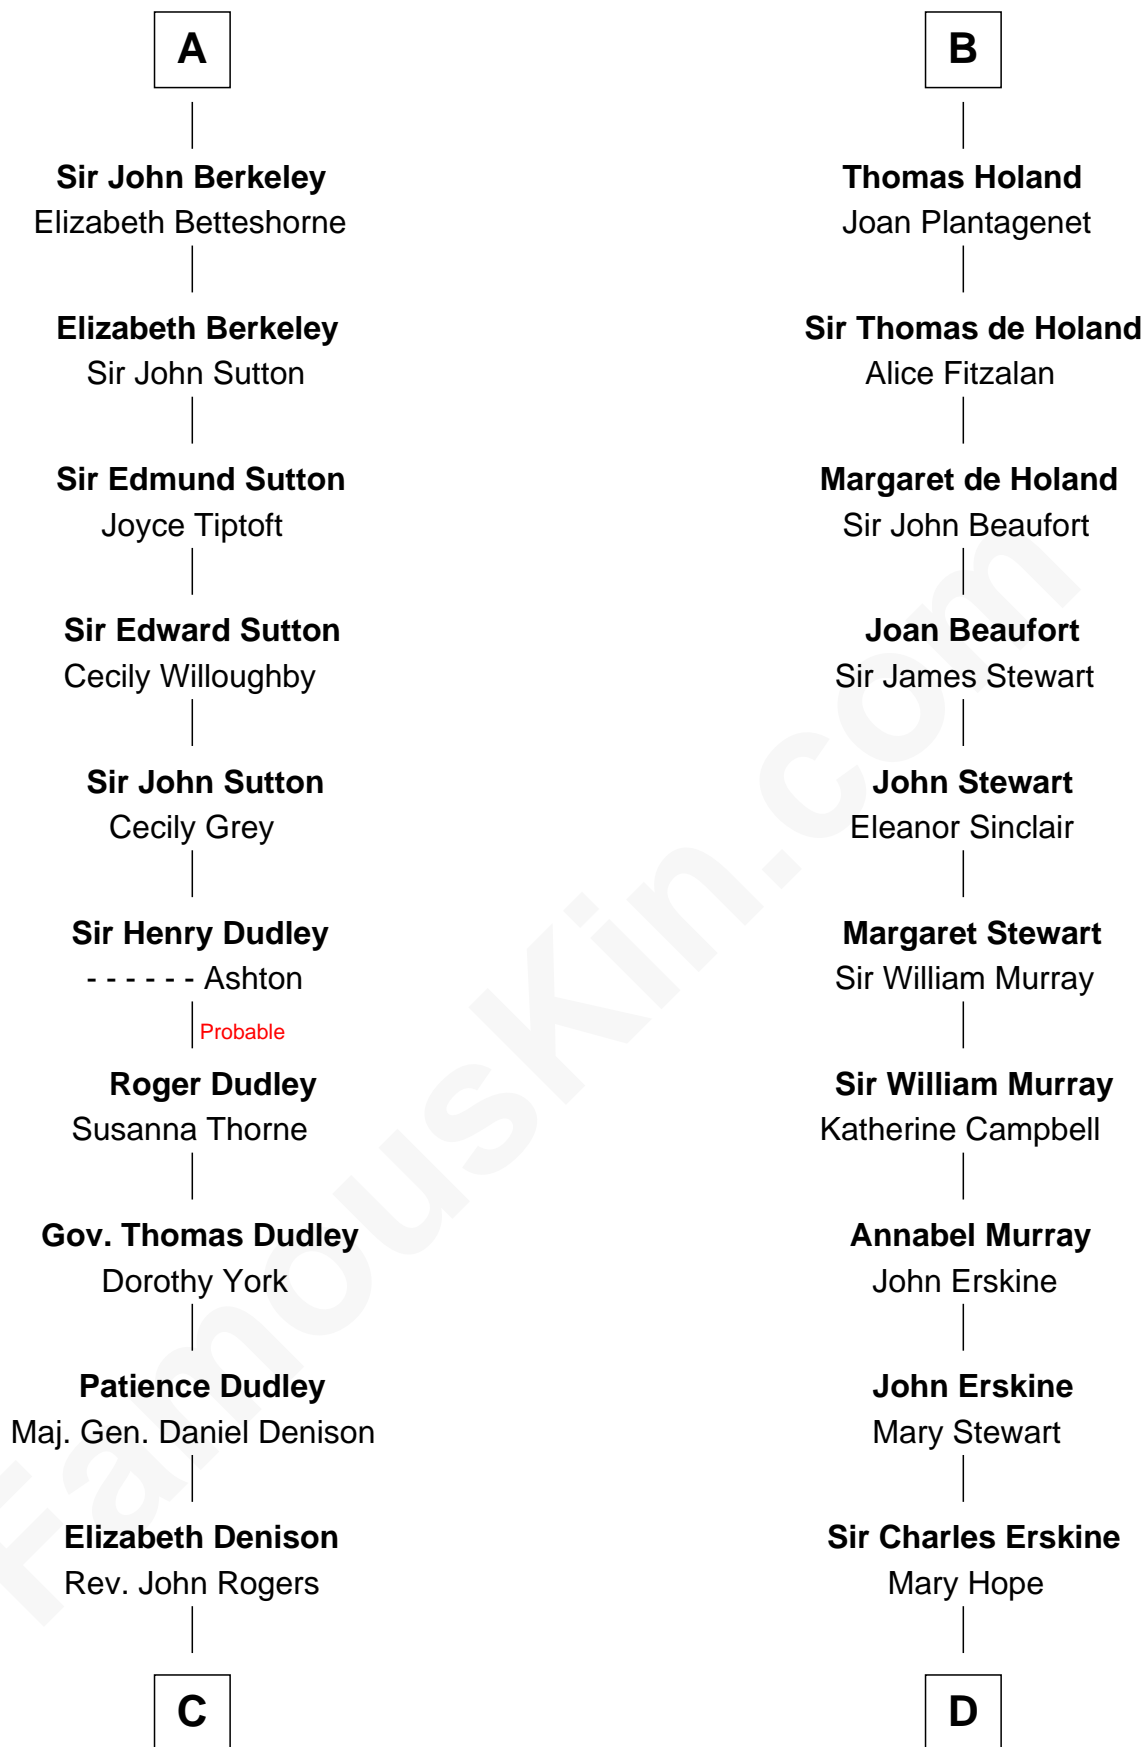

## Relationship Chart of

### Nicholas Gilman

*Signer of the U.S. Constitution*

19th cousin 1 time removed of

### Major John Pitcairn

*British Commander at Battle of Lexington*

**Uhtred of Galloway**

Gunnild of Dunbar

**C**

**Rev. Nathaniel Rogers**

Sarah Purkiss

**Elizabeth Rogers**

Rev. John Taylor

**Ann Taylor**

Nicholas Gilman

**Nicholas Gilman**

*Signer of the U.S. Constitution*

**D**

**Mary Erskine**

William Hamilton