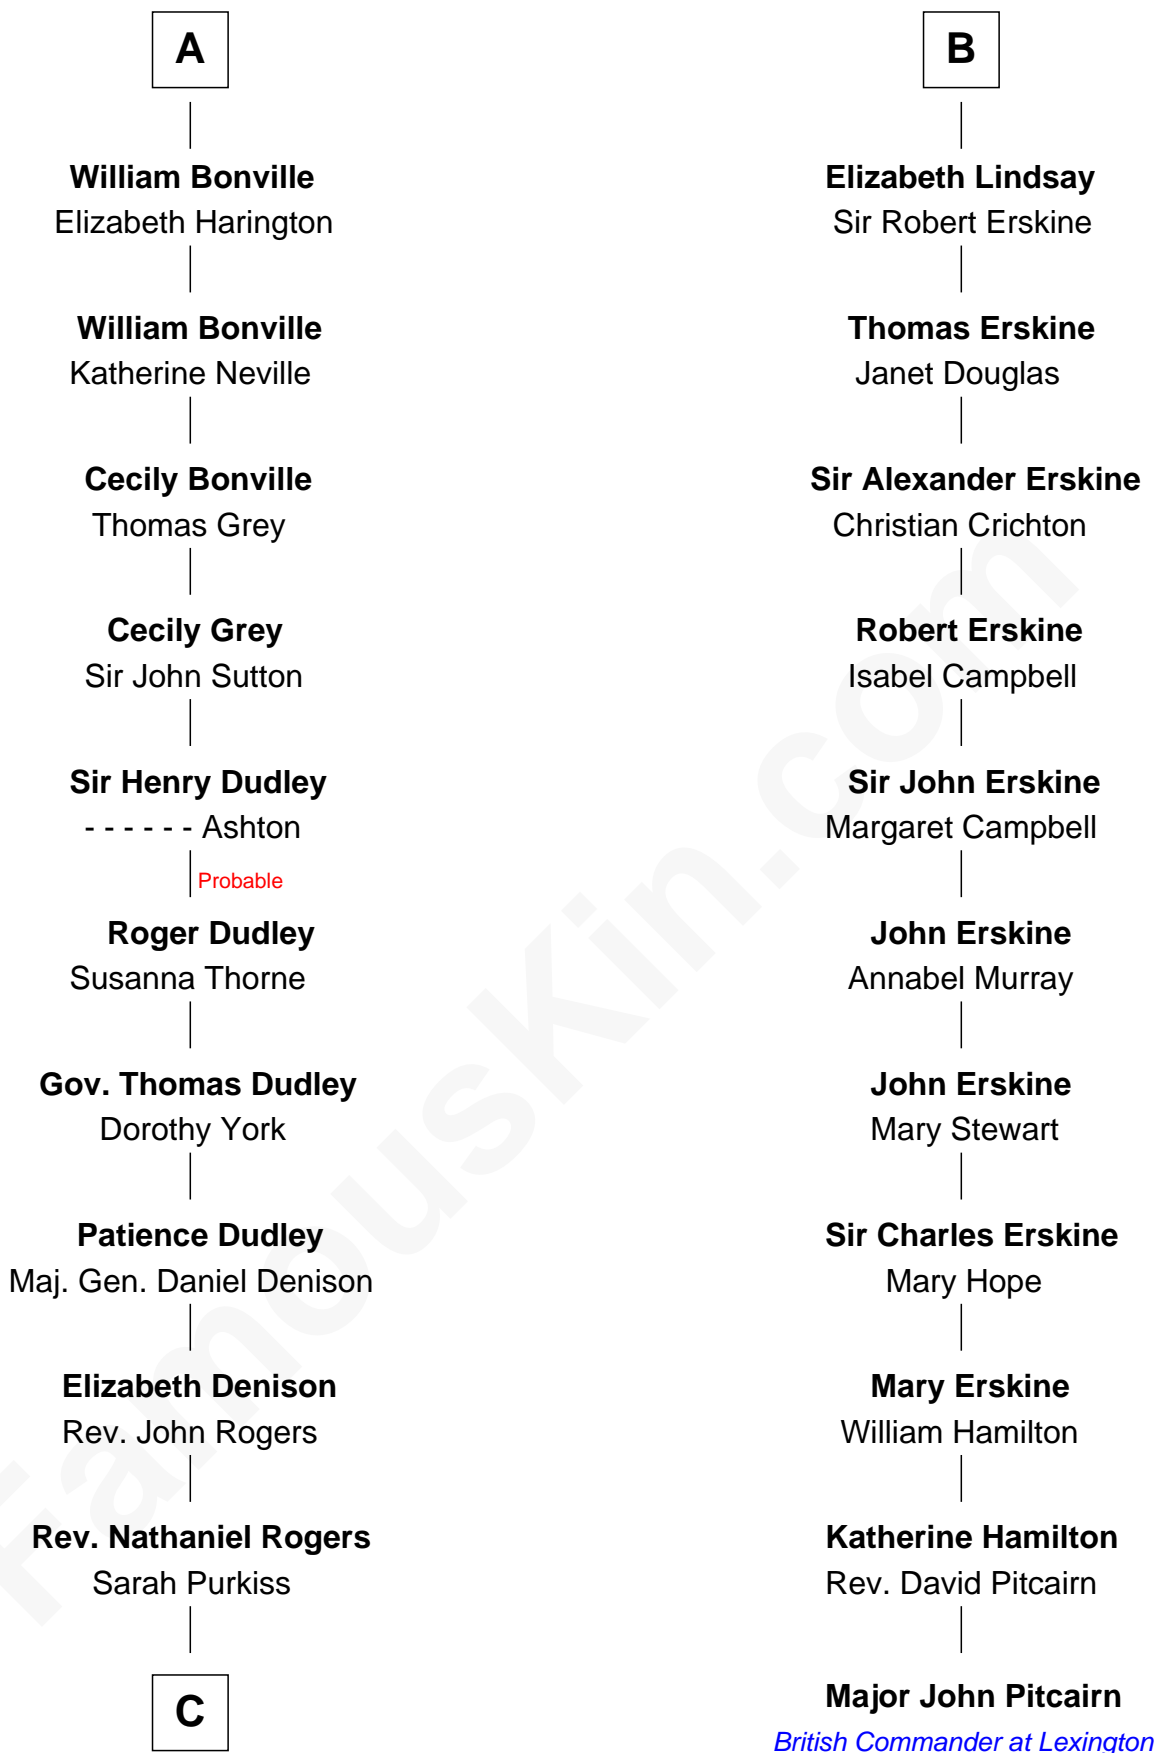

## Relationship Chart of

### Nicholas Gilman

*Signer of the U.S. Constitution*

17th cousin 2 times removed of

### Major John Pitcairn

*British Commander at Battle of Lexington*

**C**

—  
**Elizabeth Rogers**

Rev. John Taylor

—  
**Ann Taylor**

Nicholas Gilman

—  
**Nicholas Gilman**