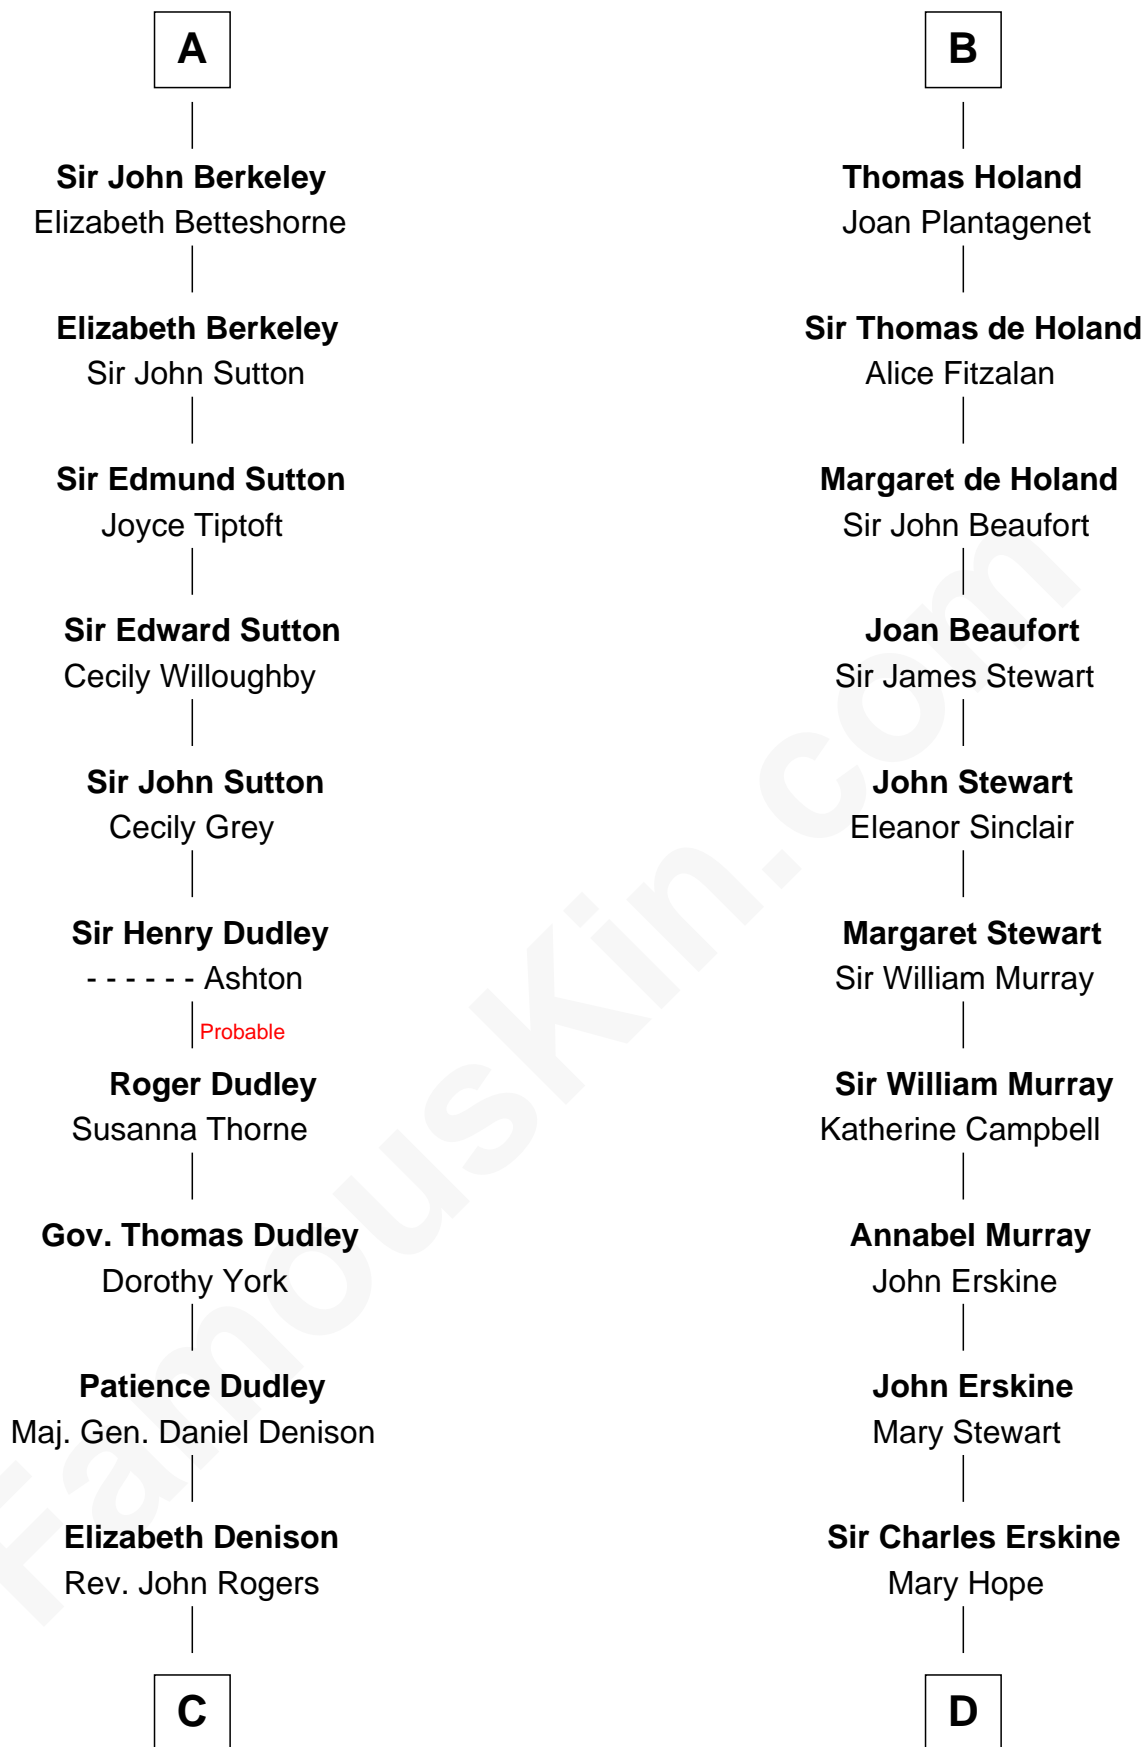

FamousKin.com

Relationship Chart of

Nicholas Gilman

Signer of the U.S. Constitution

19th cousin 1 time removed of

Major John Pitcairn

British Commander at Battle of Lexington

Hugh de Grantmesnil

Signer of the U.S. Constitution

D

Mary Erskine

William Hamilton

Katherine Hamilton

Rev. David Pitcairn

Major John Pitcairn

British Commander at Lexington