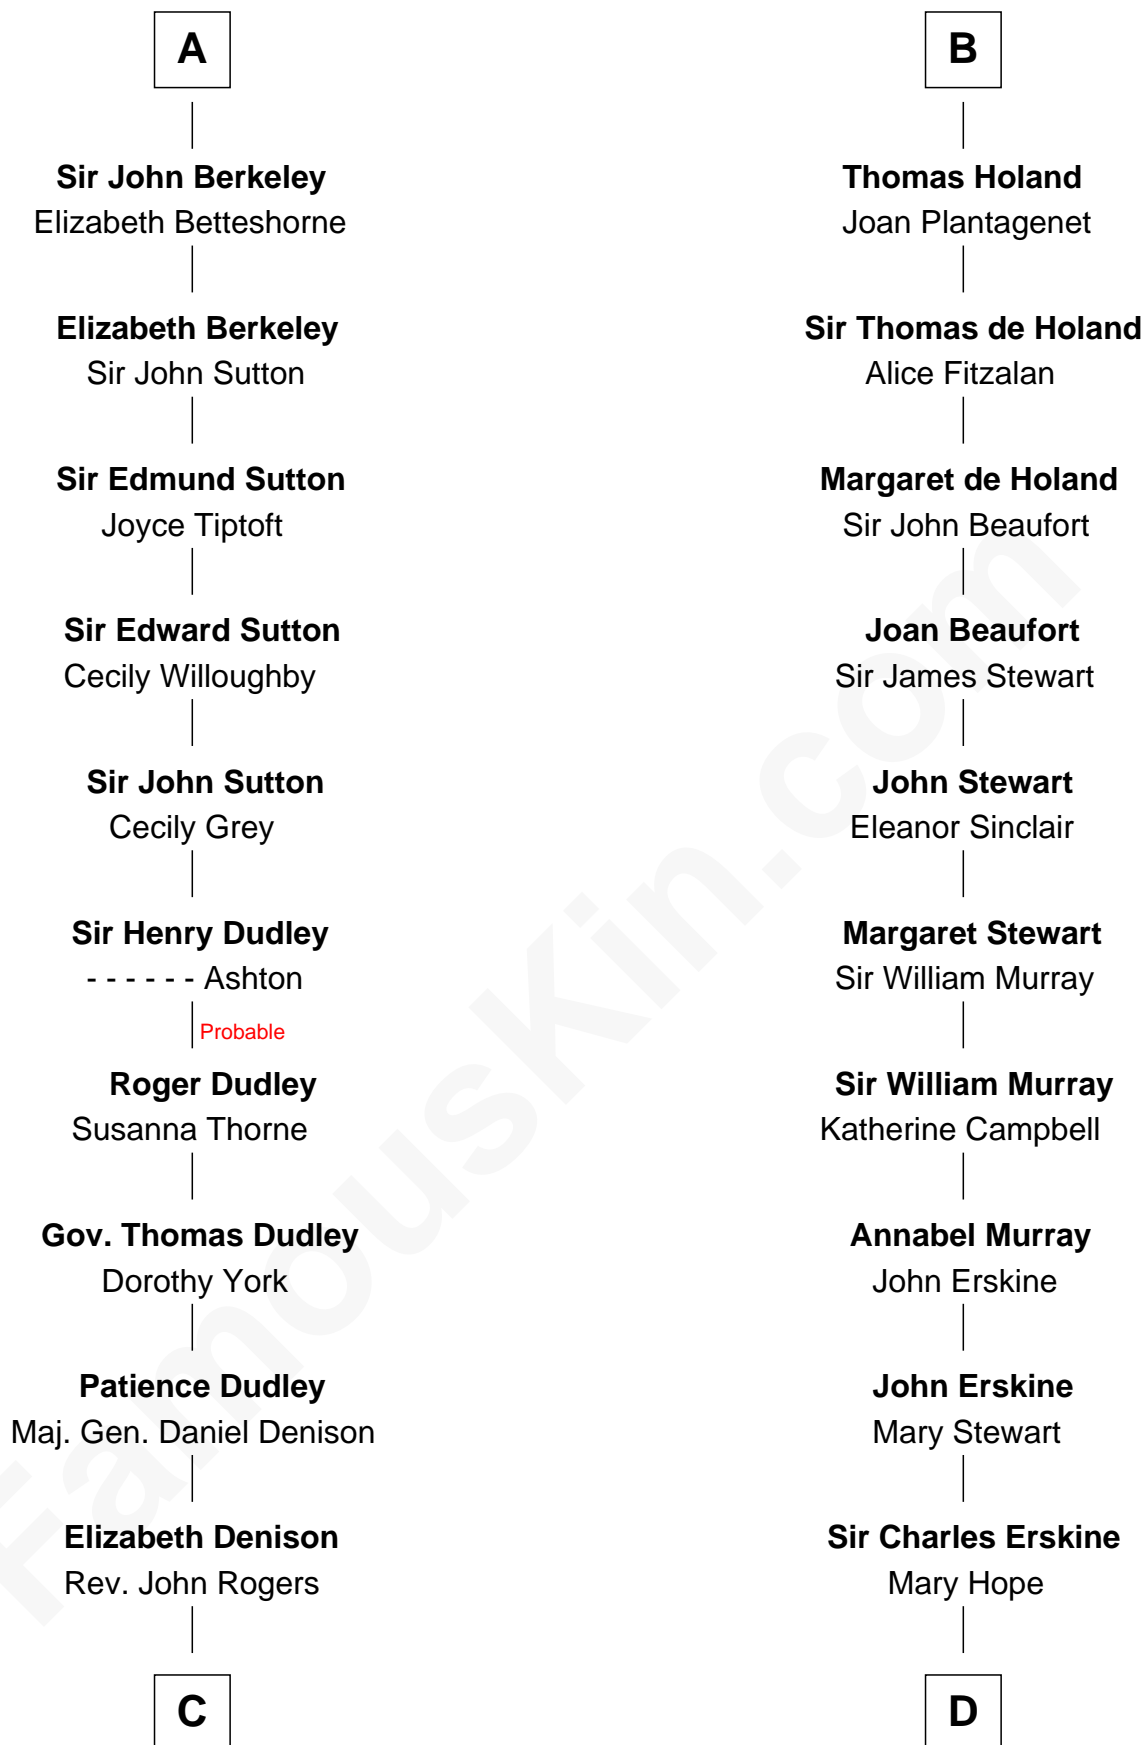

FamousKin.com

Relationship Chart of

Nicholas Gilman

Signer of the U.S. Constitution

19th cousin 1 time removed of

Major John Pitcairn

British Commander at Battle of Lexington

C

Rev. Nathaniel Rogers

Sarah Purkiss

Elizabeth Rogers

Rev. John Taylor

Ann Taylor

Nicholas Gilman

Nicholas Gilman

Signer of the U.S. Constitution