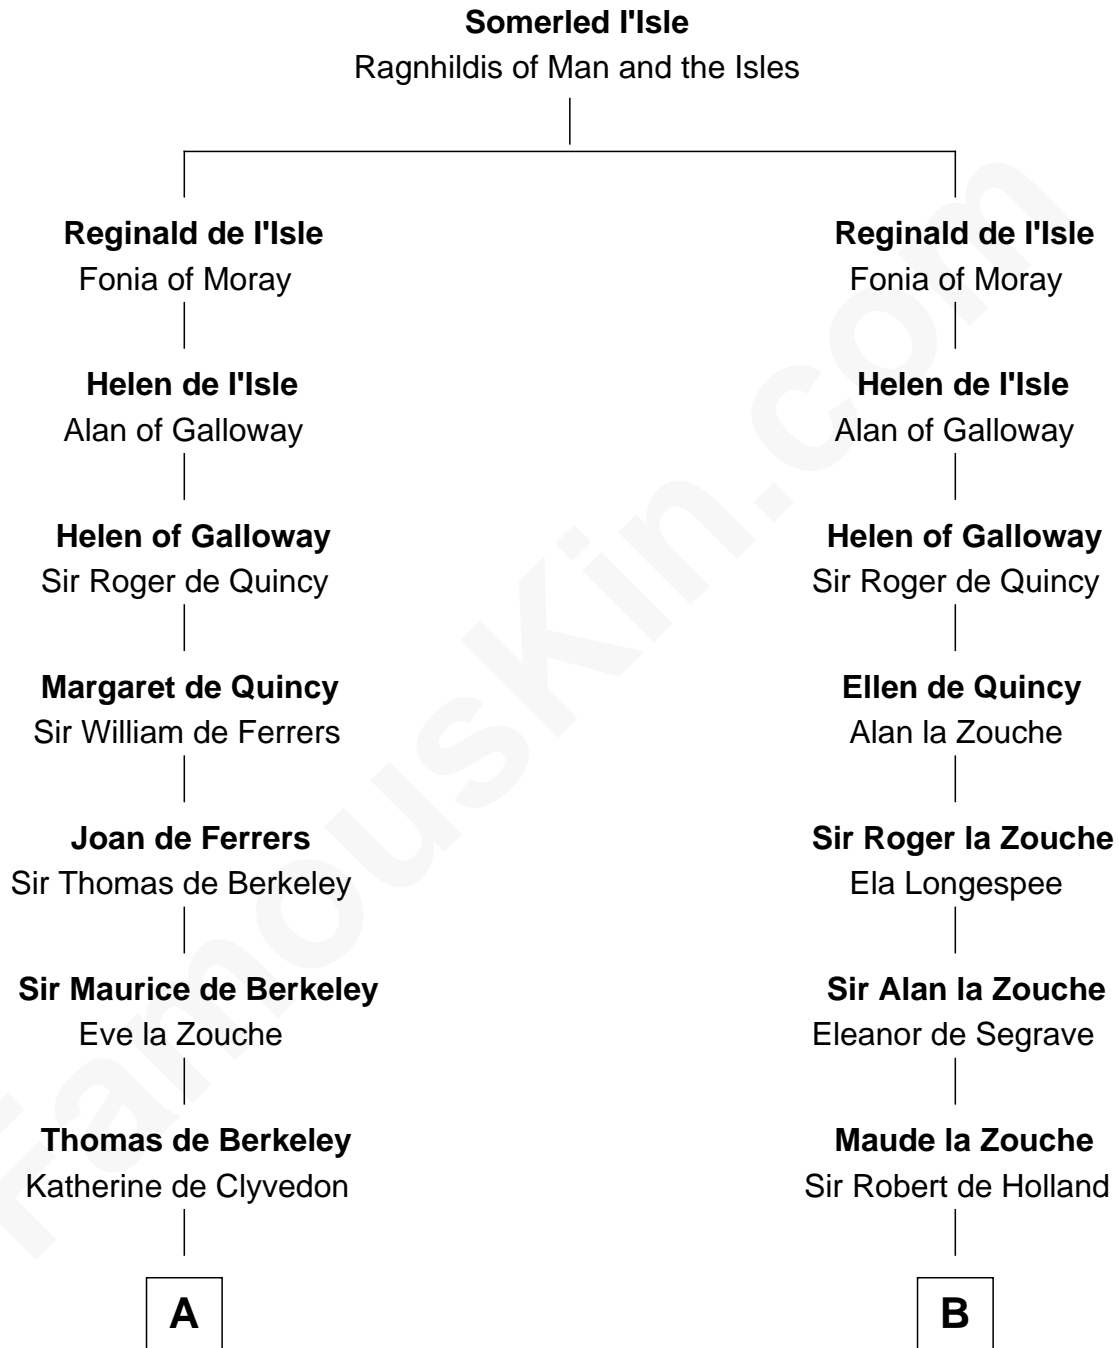

FamousKin.com

Relationship Chart of

Nicholas Gilman

Signer of the U.S. Constitution

19th cousin 1 time removed of

Major John Pitcairn

British Commander at Battle of Lexington

C