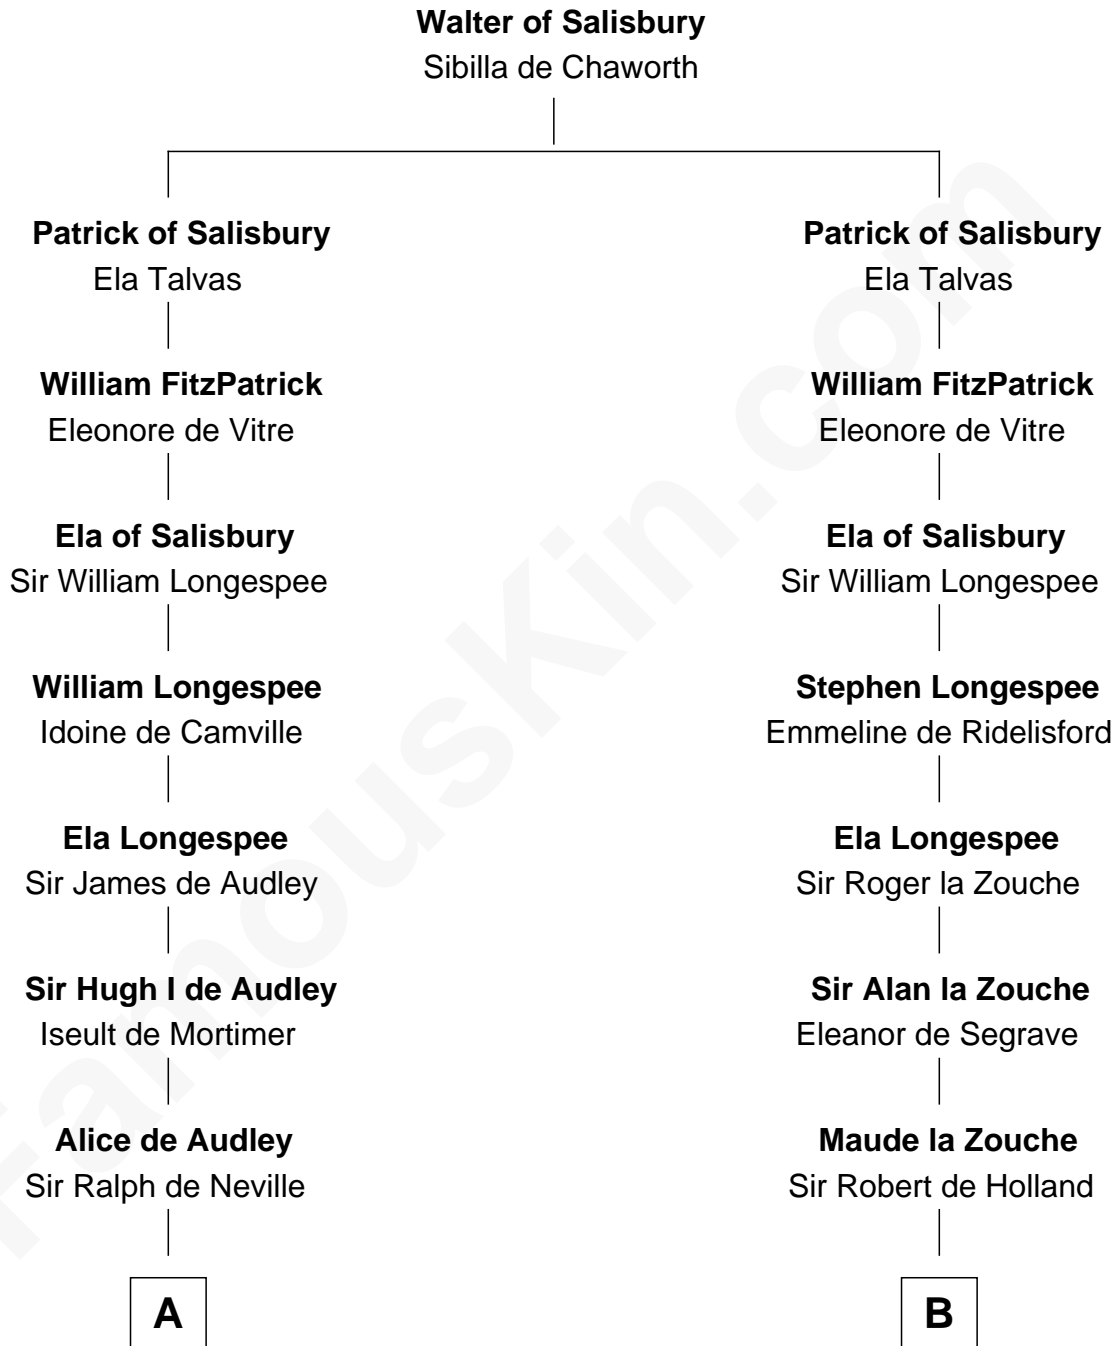

FamousKin.com

Relationship Chart of

Nicholas Gilman

Signer of the U.S. Constitution

19th cousin 2 times removed of

Major John Pitcairn

British Commander at Battle of Lexington

C