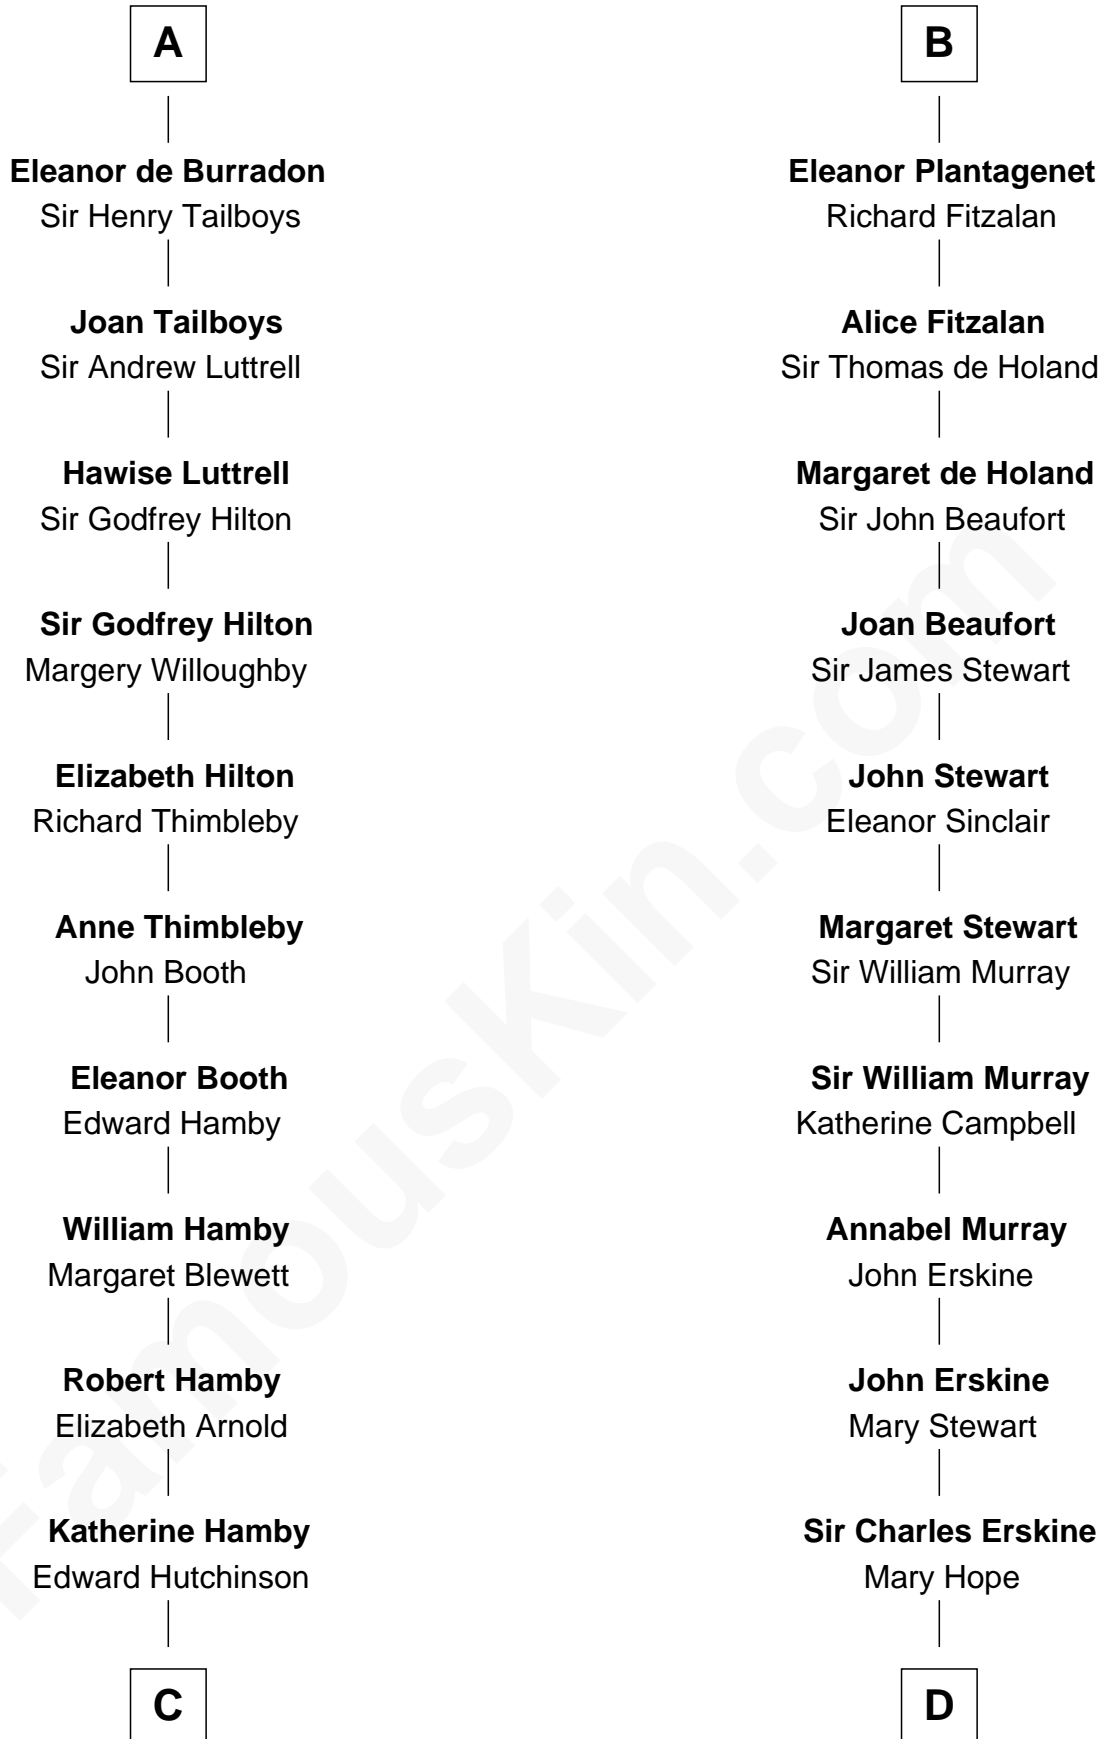

FamousKin.com

Relationship Chart of

Nicholas Gilman

Signer of the U.S. Constitution

19th cousin 2 times removed of

Major John Pitcairn

British Commander at Battle of Lexington

C

Elizabeth Hutchinson

Edward Winslow

Anna Winslow

John Taylor

Rev. John Taylor

Elizabeth Rogers

Ann Taylor

Nicholas Gilman