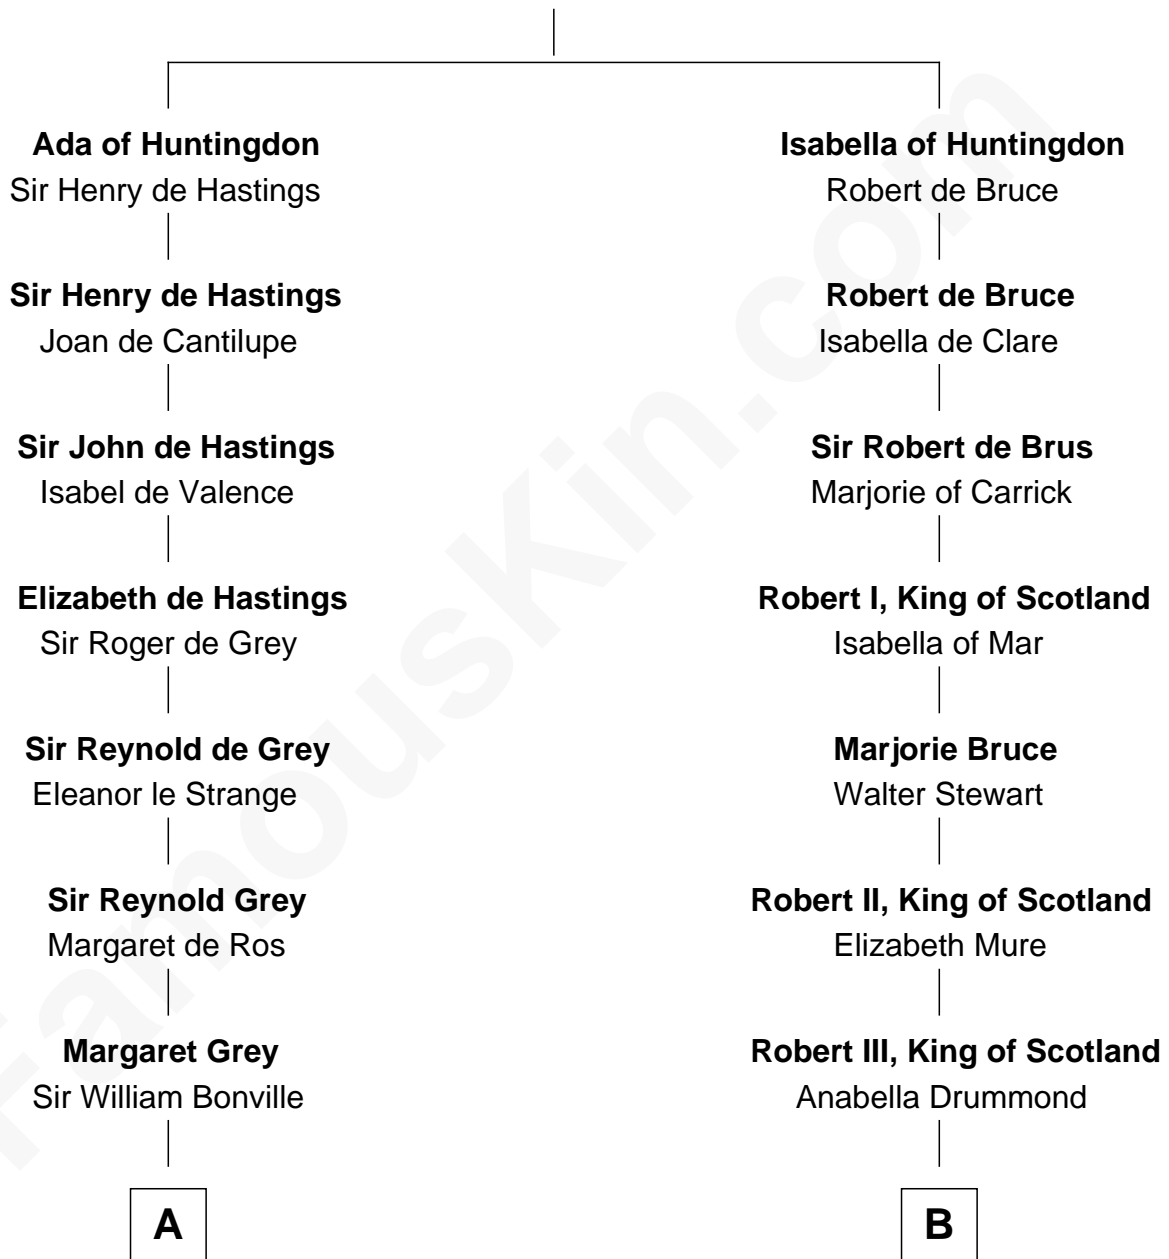

FamousKin.com

Relationship Chart of

Nicholas Gilman

Signer of the U.S. Constitution

19th cousin 2 times removed of

Noel Coward

Playwright, Actor, and Songwriter

David of Huntingdon

Maud of Chester

C

Elizabeth Rogers

Rev. John Taylor

Ann Taylor

Nicholas Gilman

Nicholas Gilman

Signer of the U.S. Constitution