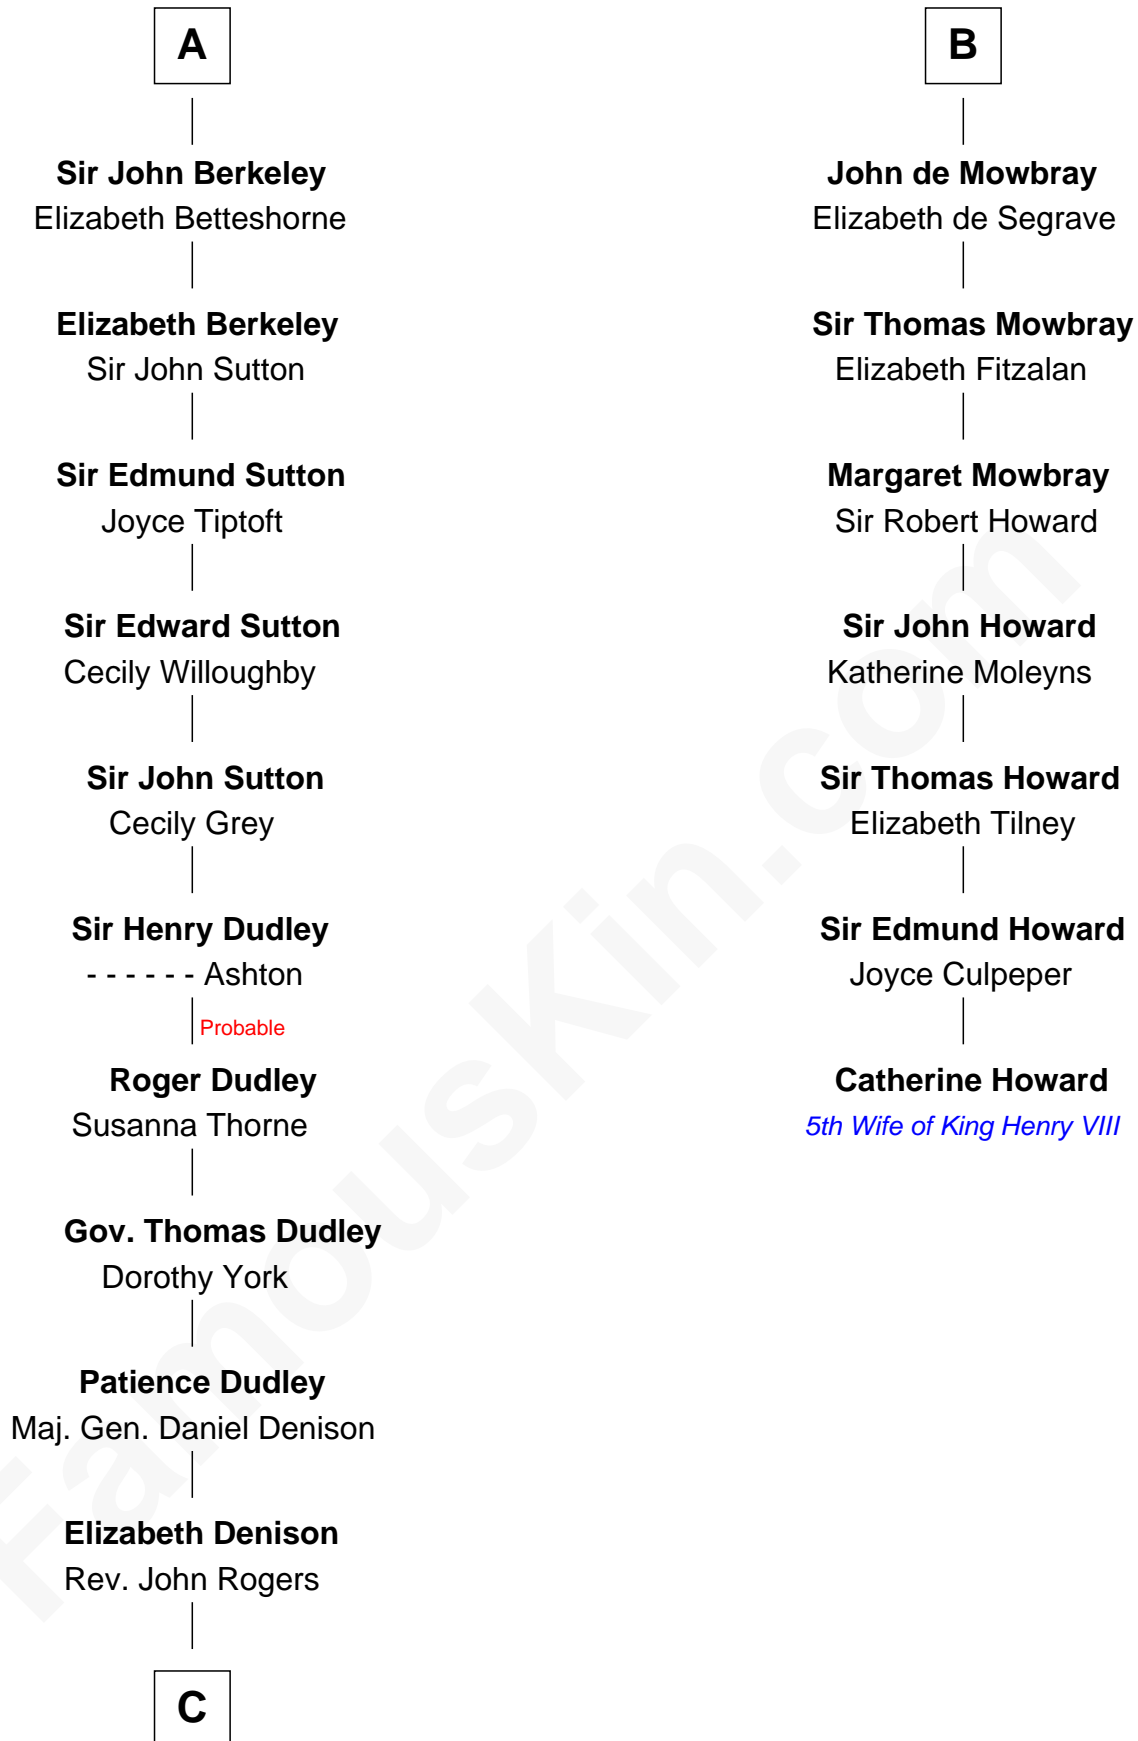

FamousKin.com Relationship Chart of

Nicholas Gilman

Signer of the U.S. Constitution

13th cousin 7 times removed of

Catherine Howard

5th Wife of King Henry VIII

Walter of Salisbury

C

Rev. Nathaniel Rogers

Sarah Purkiss

Elizabeth Rogers

Rev. John Taylor

Ann Taylor

Nicholas Gilman

Nicholas Gilman

Signer of the U.S. Constitution