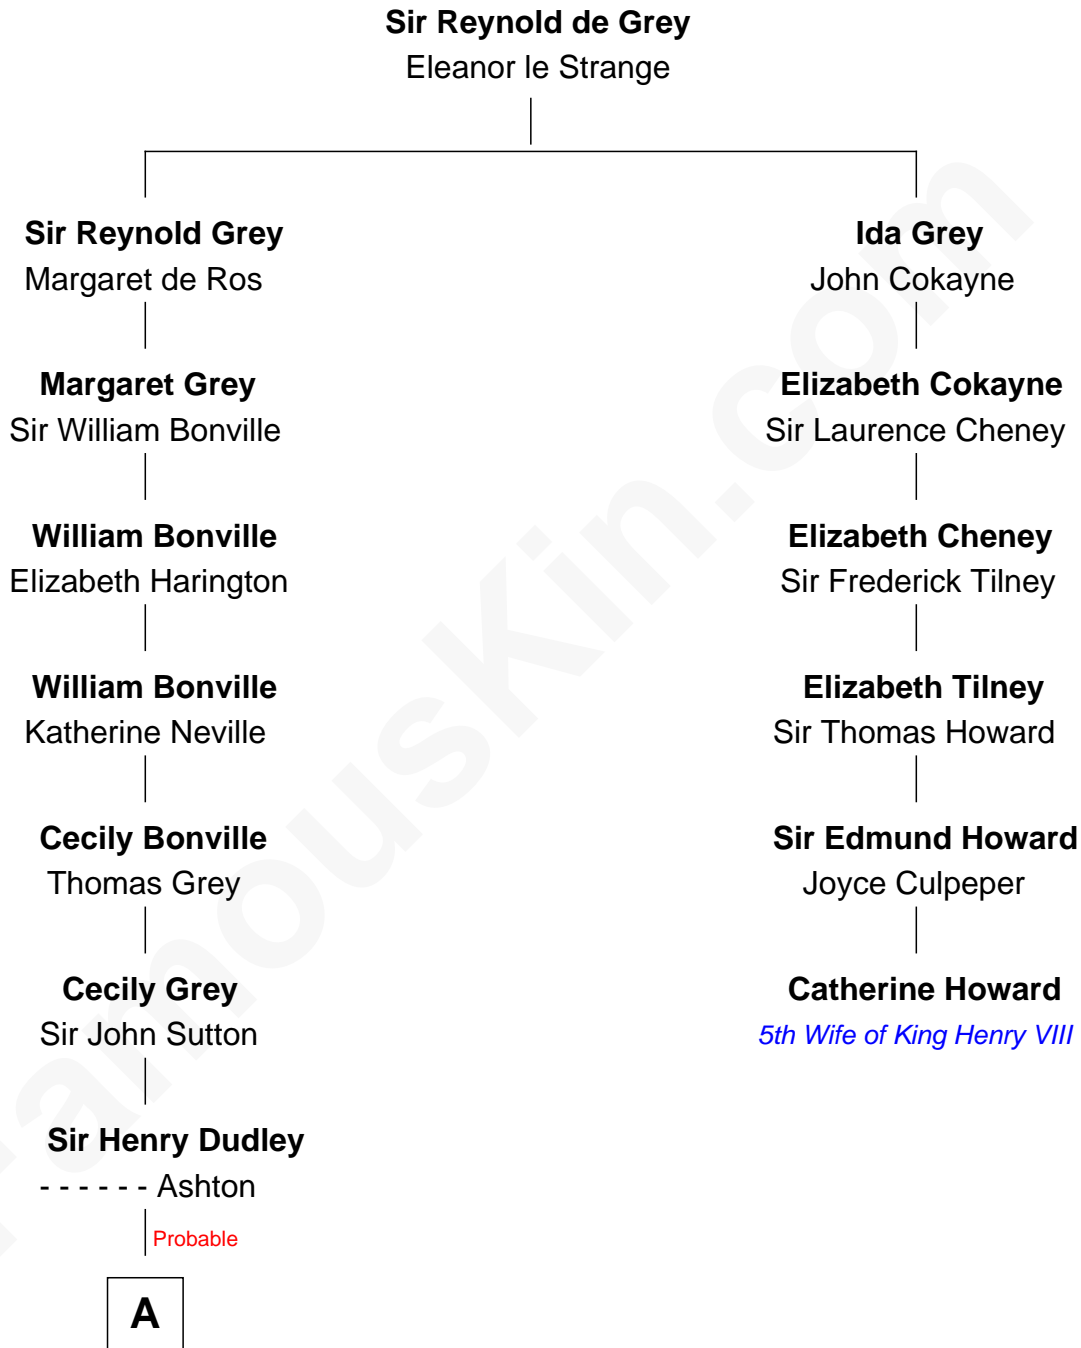

FamousKin.com

Relationship Chart of

Nicholas Gilman

Signer of the U.S. Constitution

5th cousin 9 times removed of

Catherine Howard

5th Wife of King Henry VIII

A

—
Roger Dudley
Susanna Thorne

—
Gov. Thomas Dudley
Dorothy York

—
Patience Dudley
Maj. Gen. Daniel Denison

—
Elizabeth Denison
Rev. John Rogers

—
Rev. Nathaniel Rogers
Sarah Purkiss

—
Elizabeth Rogers
Rev. John Taylor