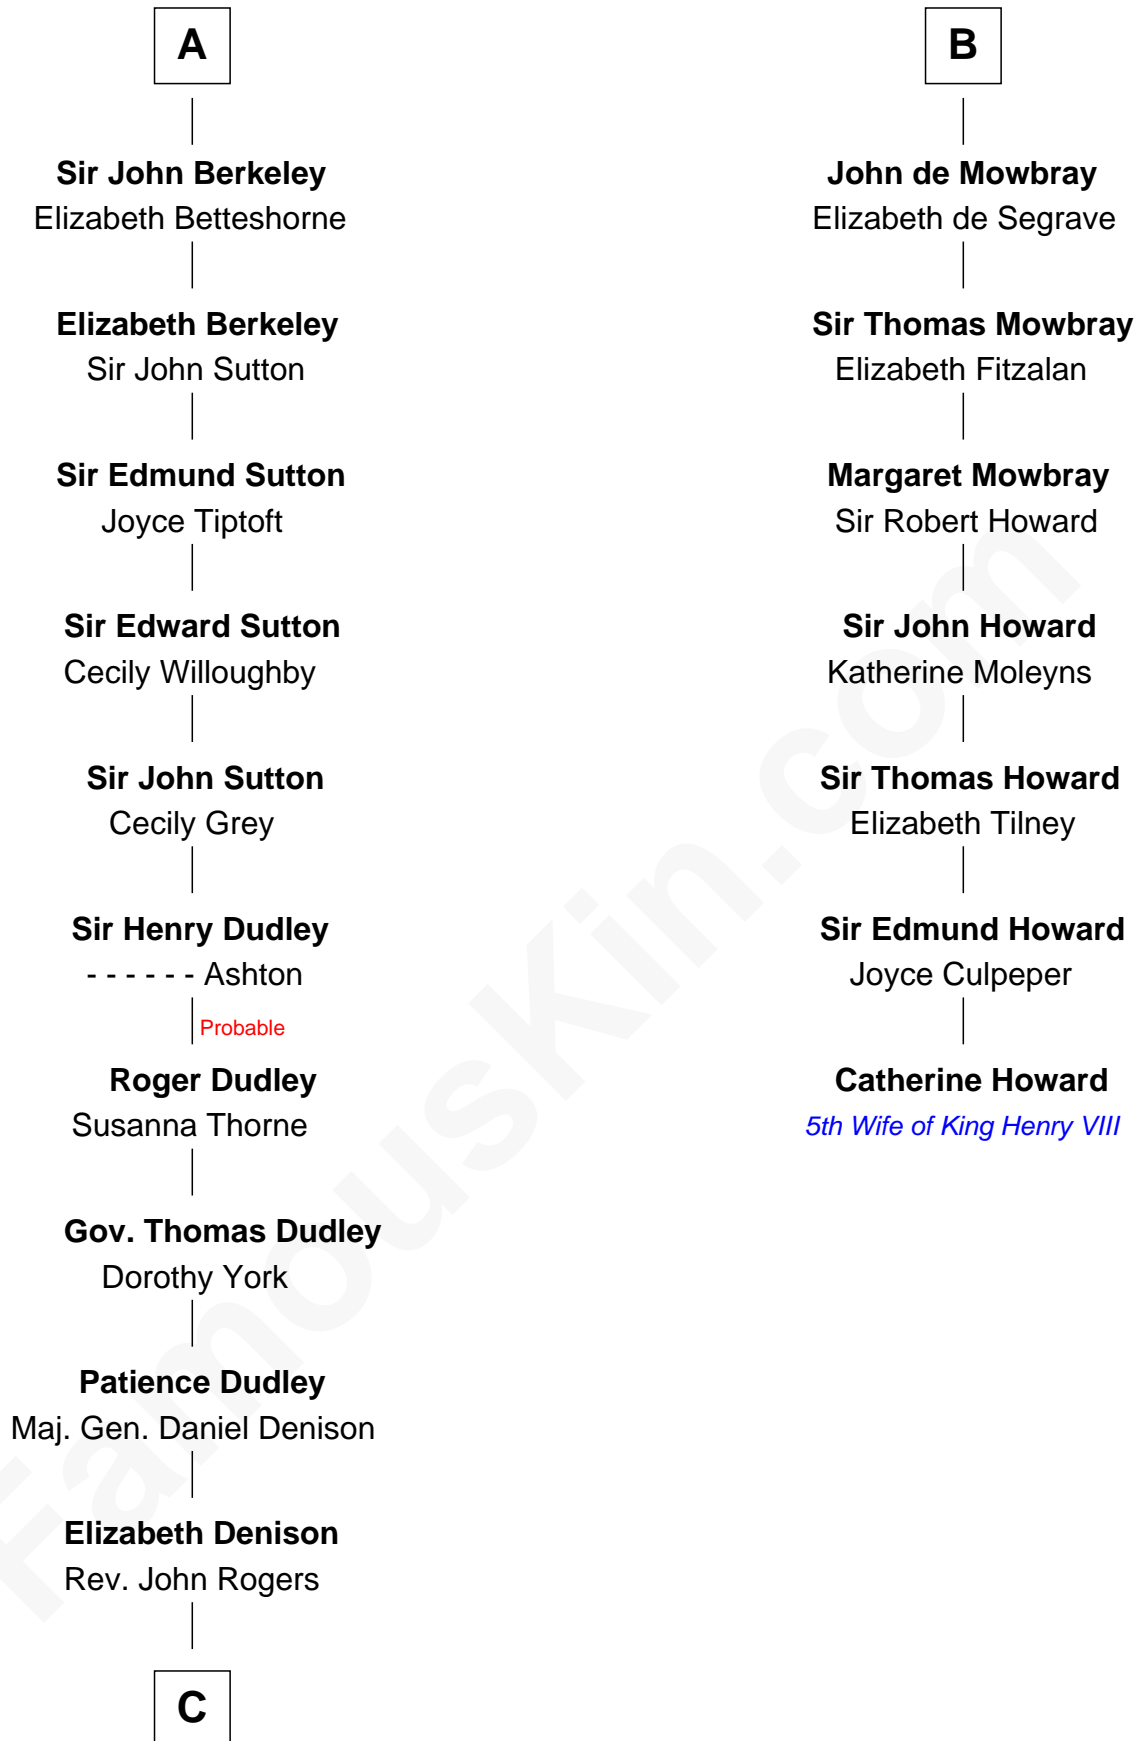

FamousKin.com Relationship Chart of

Nicholas Gilman

Signer of the U.S. Constitution

13th cousin 7 times removed of

Catherine Howard

5th Wife of King Henry VIII

Dermot MacMurrough

Mor O'Toole