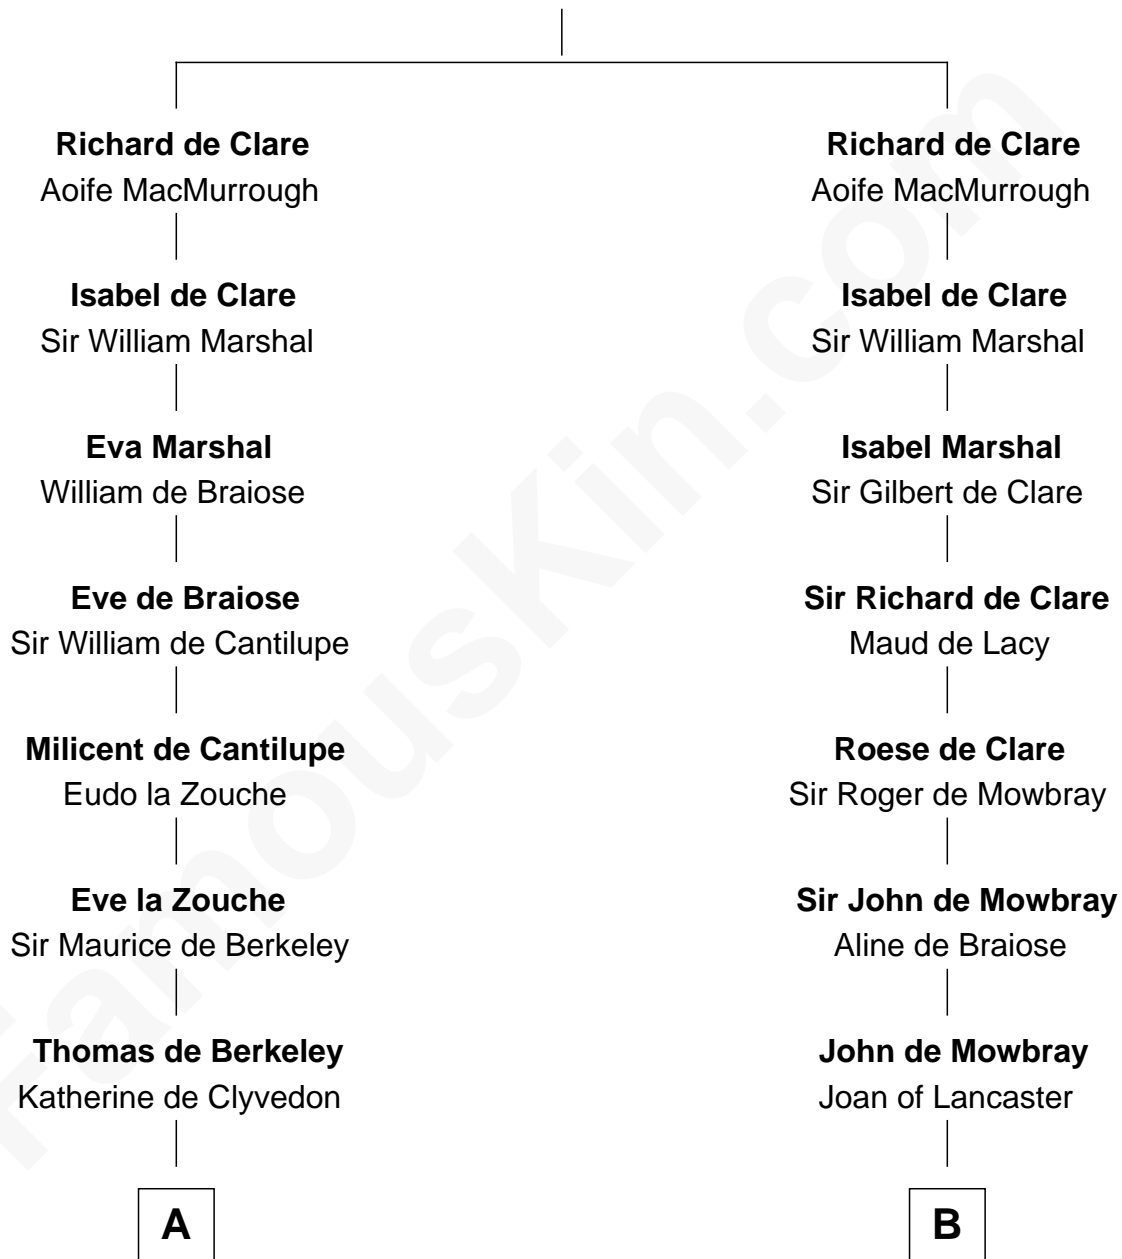

## Relationship Chart of

### Nicholas Gilman

*Signer of the U.S. Constitution*

13th cousin 7 times removed of

### Catherine Howard

*5th Wife of King Henry VIII*

**Gilbert Fitzgilbert de Clare**

Isabel de Beaumont

**C**

Rev. Nathaniel Rogers

Sarah Purkiss

Elizabeth Rogers