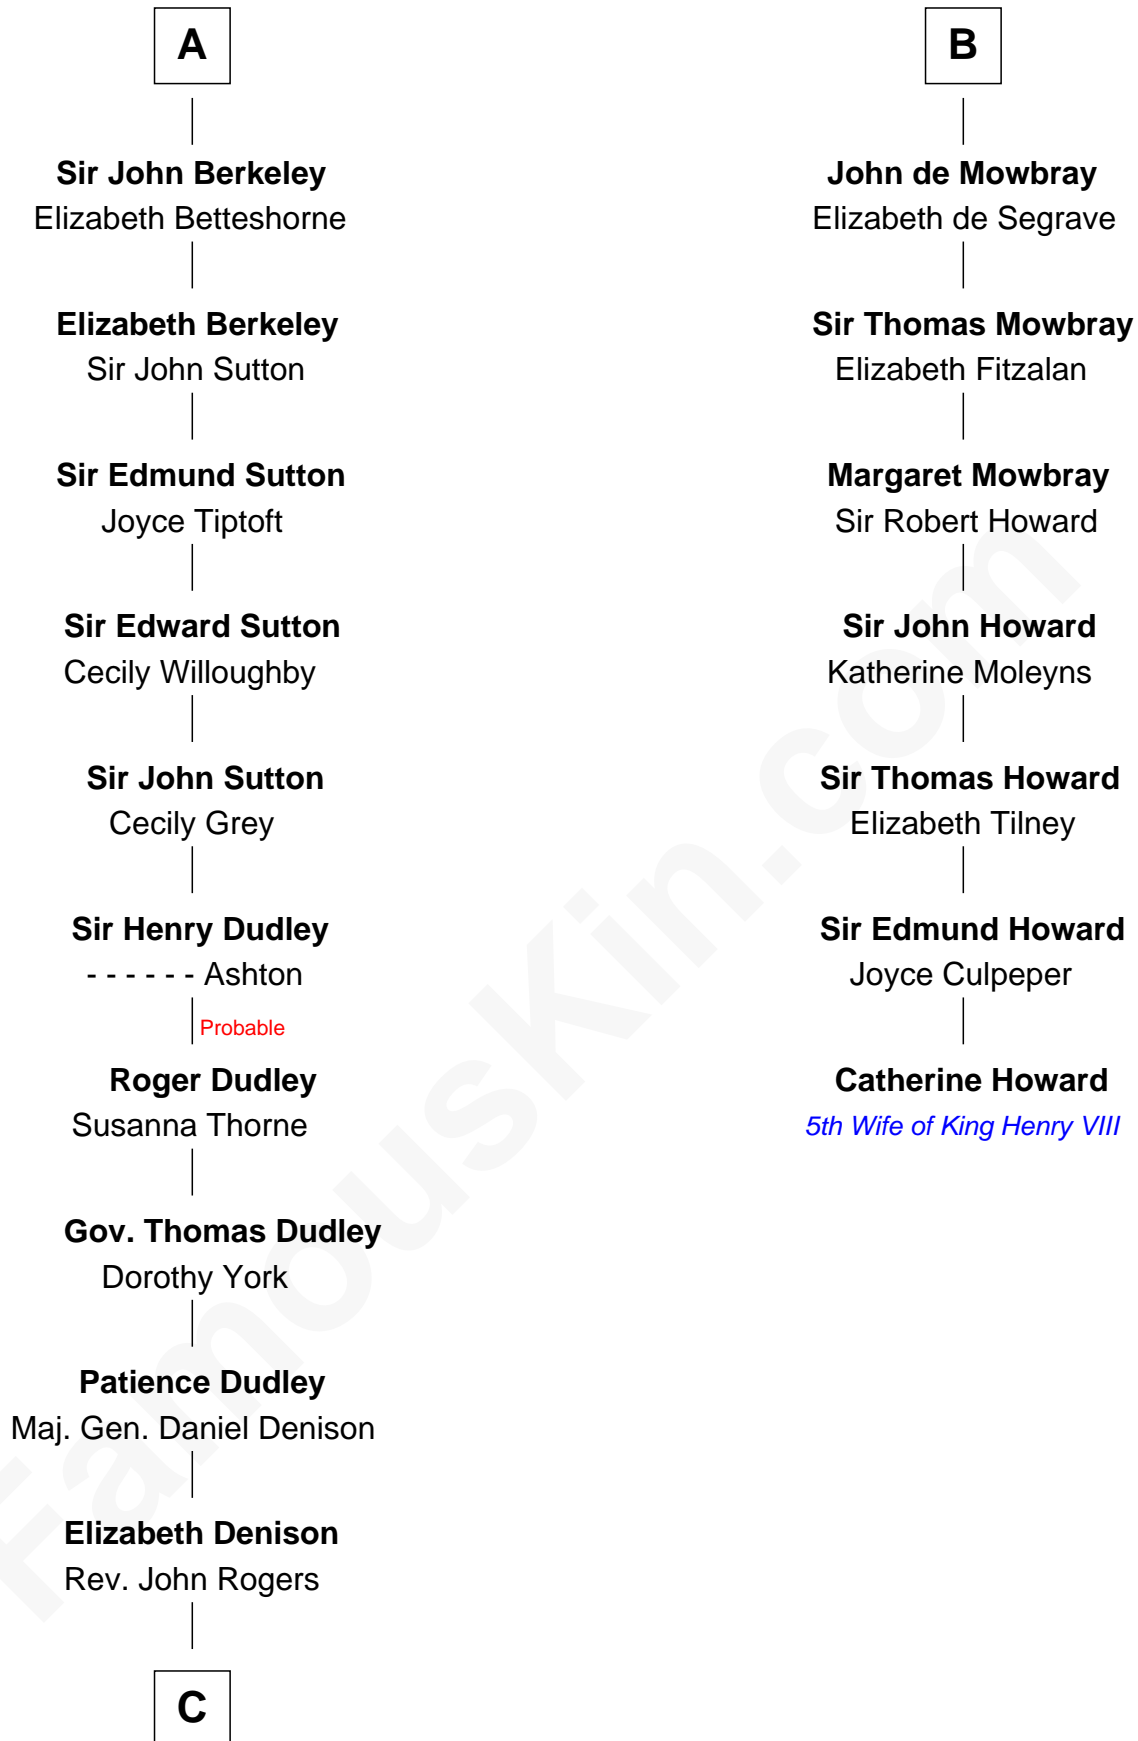

## Relationship Chart of

### Nicholas Gilman

*Signer of the U.S. Constitution*

13th cousin 7 times removed of

### Catherine Howard

*5th Wife of King Henry VIII*

**Gilbert Fitzgilbert de Clare**

Isabel de Beaumont

**C**

Rev. Nathaniel Rogers

Sarah Purkiss

Elizabeth Rogers

Rev. John Taylor

Ann Taylor

Nicholas Gilman

**Nicholas Gilman**

*Signer of the U.S. Constitution*

FamousKin.com