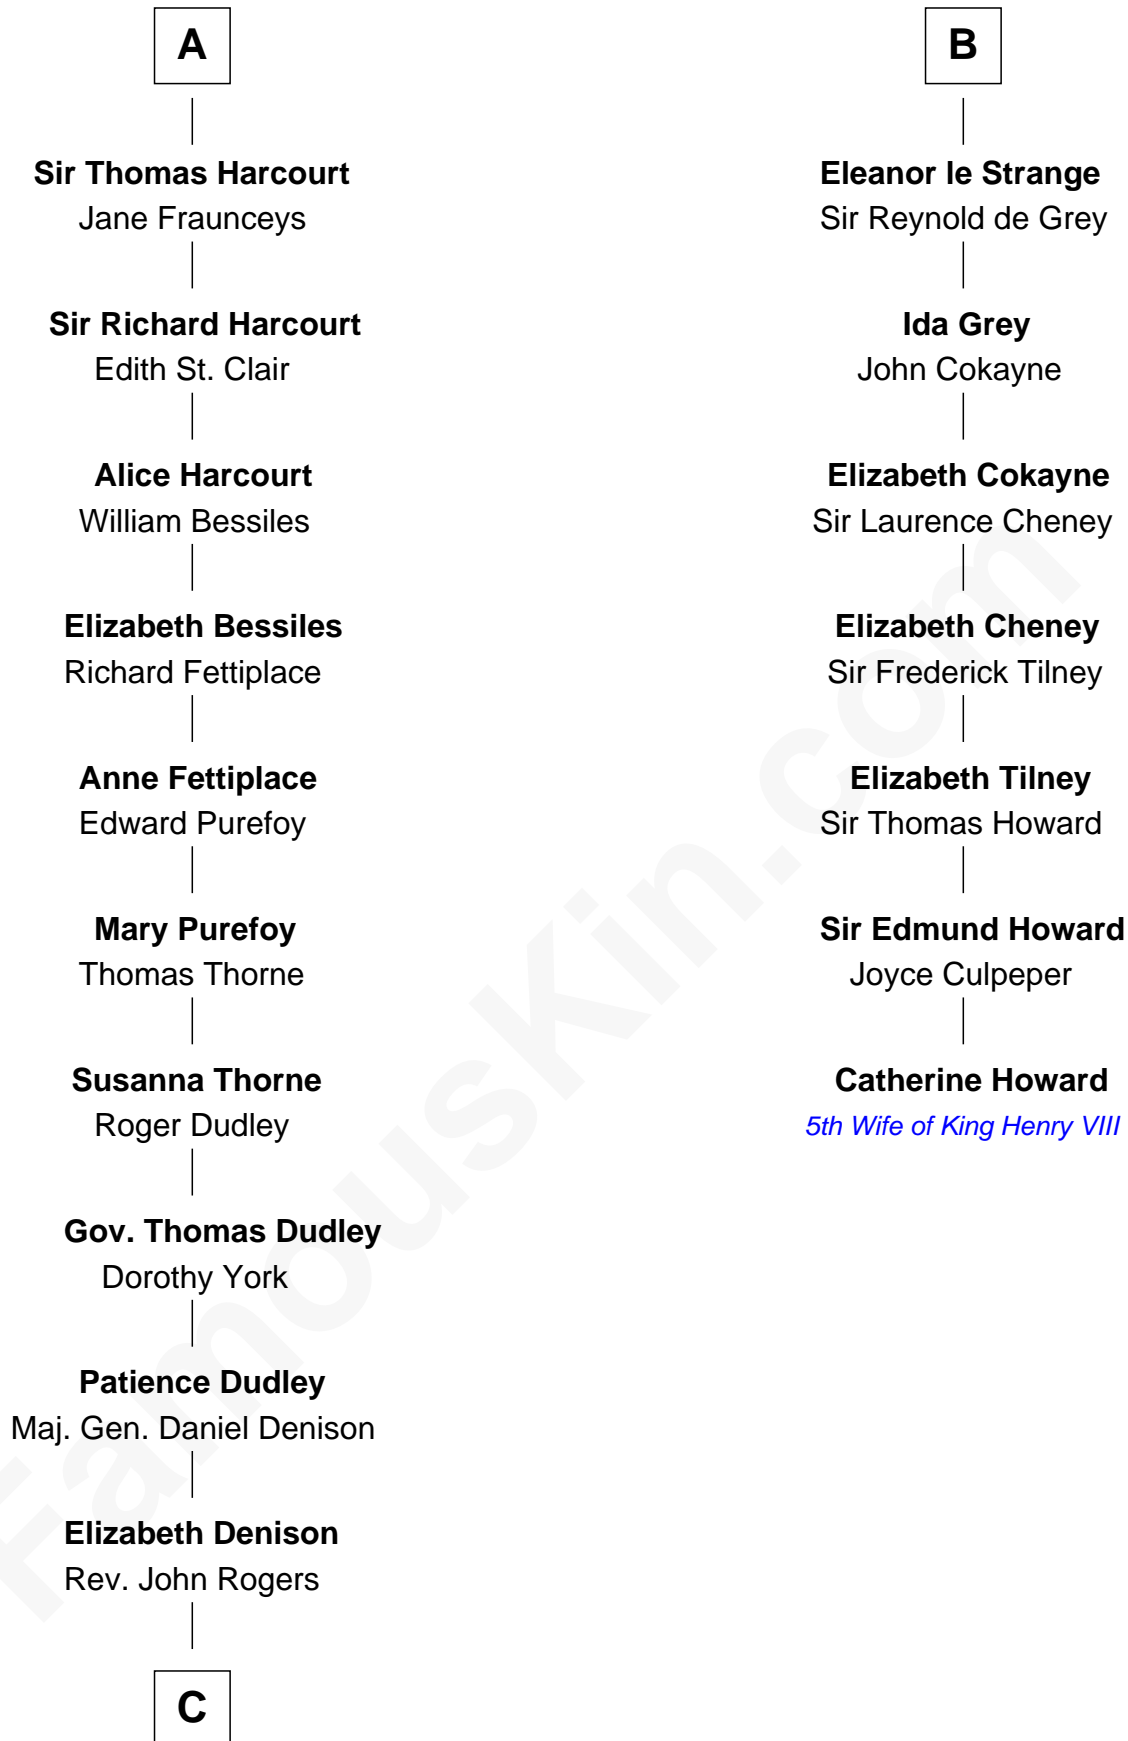

FamousKin.com

Relationship Chart of

Nicholas Gilman

Signer of the U.S. Constitution

13th cousin 7 times removed of

Catherine Howard

5th Wife of King Henry VIII

C

Rev. Nathaniel Rogers

Sarah Purkiss

Elizabeth Rogers

Rev. John Taylor

Ann Taylor

Nicholas Gilman

Nicholas Gilman

Signer of the U.S. Constitution