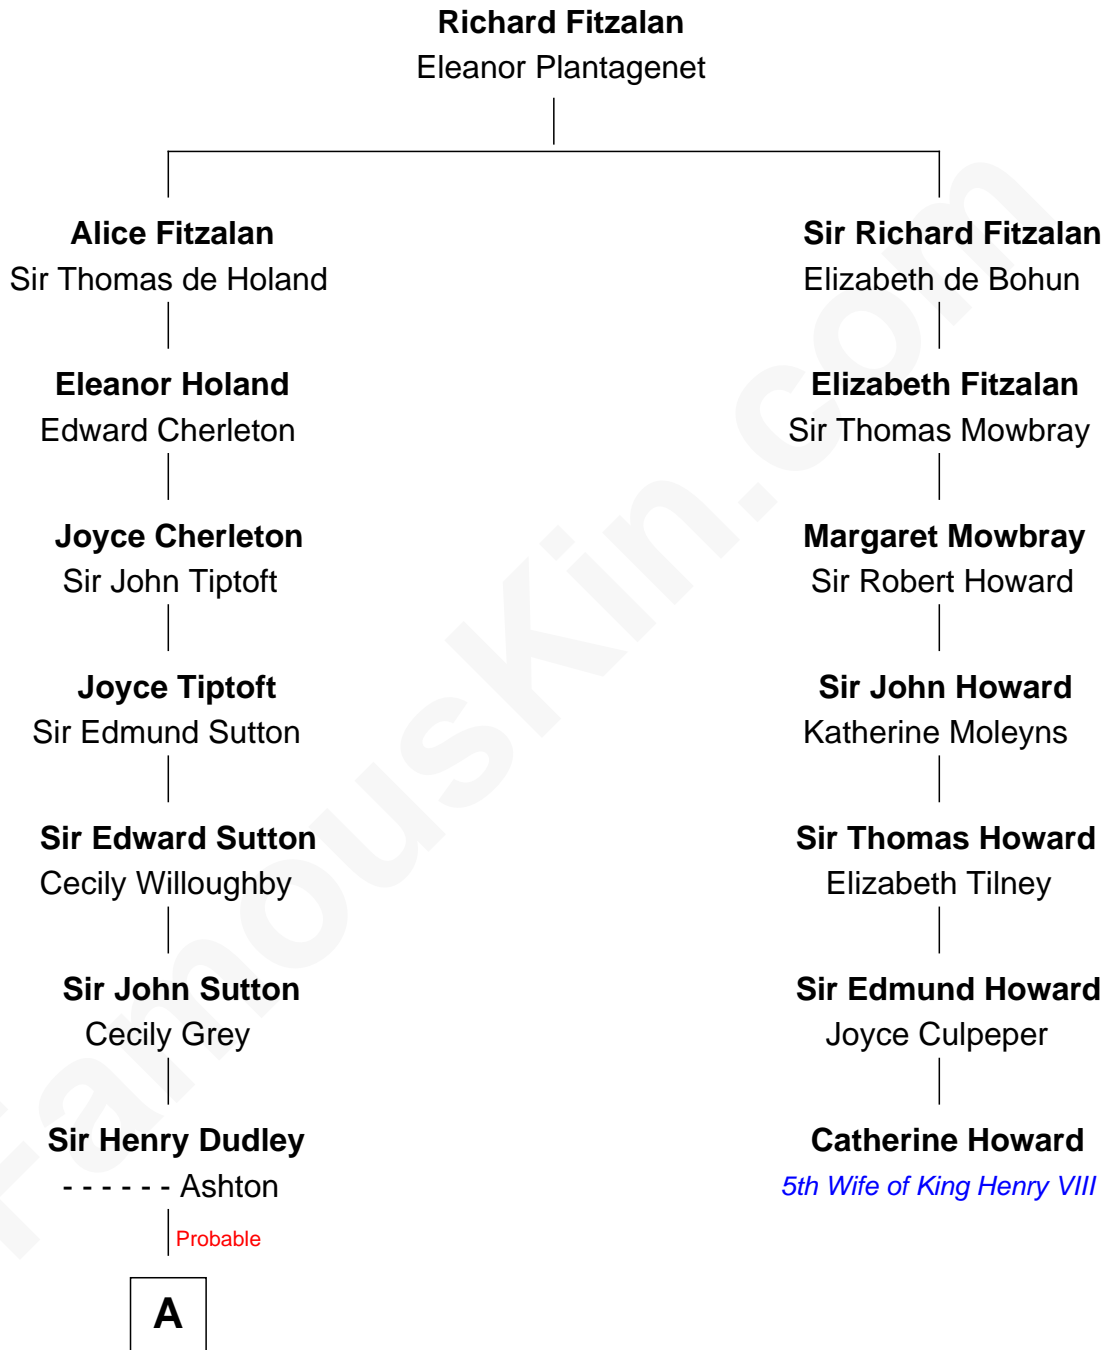

FamousKin.com

Relationship Chart of

Nicholas Gilman

Signer of the U.S. Constitution

6th cousin 8 times removed of

Catherine Howard

5th Wife of King Henry VIII

A

—
Roger Dudley
Susanna Thorne

—
Gov. Thomas Dudley
Dorothy York

—
Patience Dudley
Maj. Gen. Daniel Denison

—
Elizabeth Denison
Rev. John Rogers

—
Rev. Nathaniel Rogers
Sarah Purkiss

—
Elizabeth Rogers
Rev. John Taylor