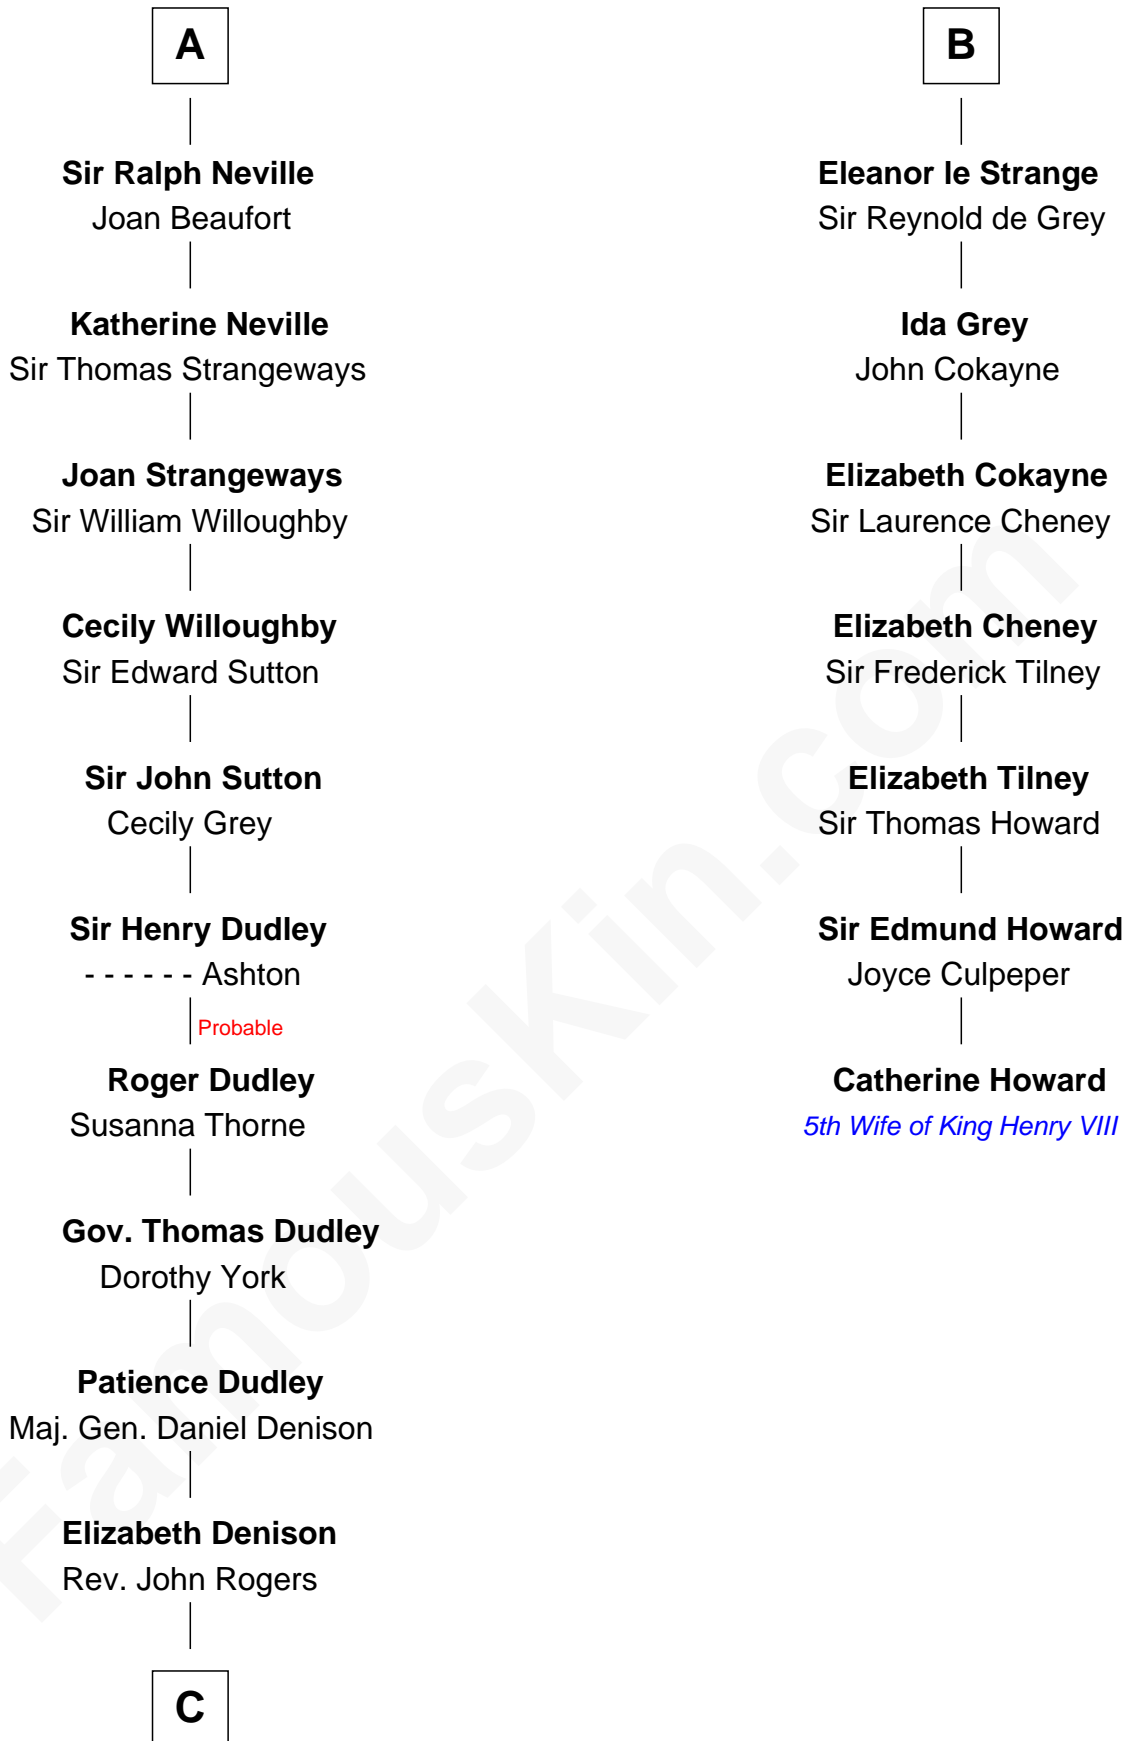

## Relationship Chart of

### Nicholas Gilman

*Signer of the U.S. Constitution*

13th cousin 7 times removed of

### Catherine Howard

*5th Wife of King Henry VIII*

Robert III de Vitre

-----

**C**

Rev. Nathaniel Rogers

Sarah Purkiss

Elizabeth Rogers