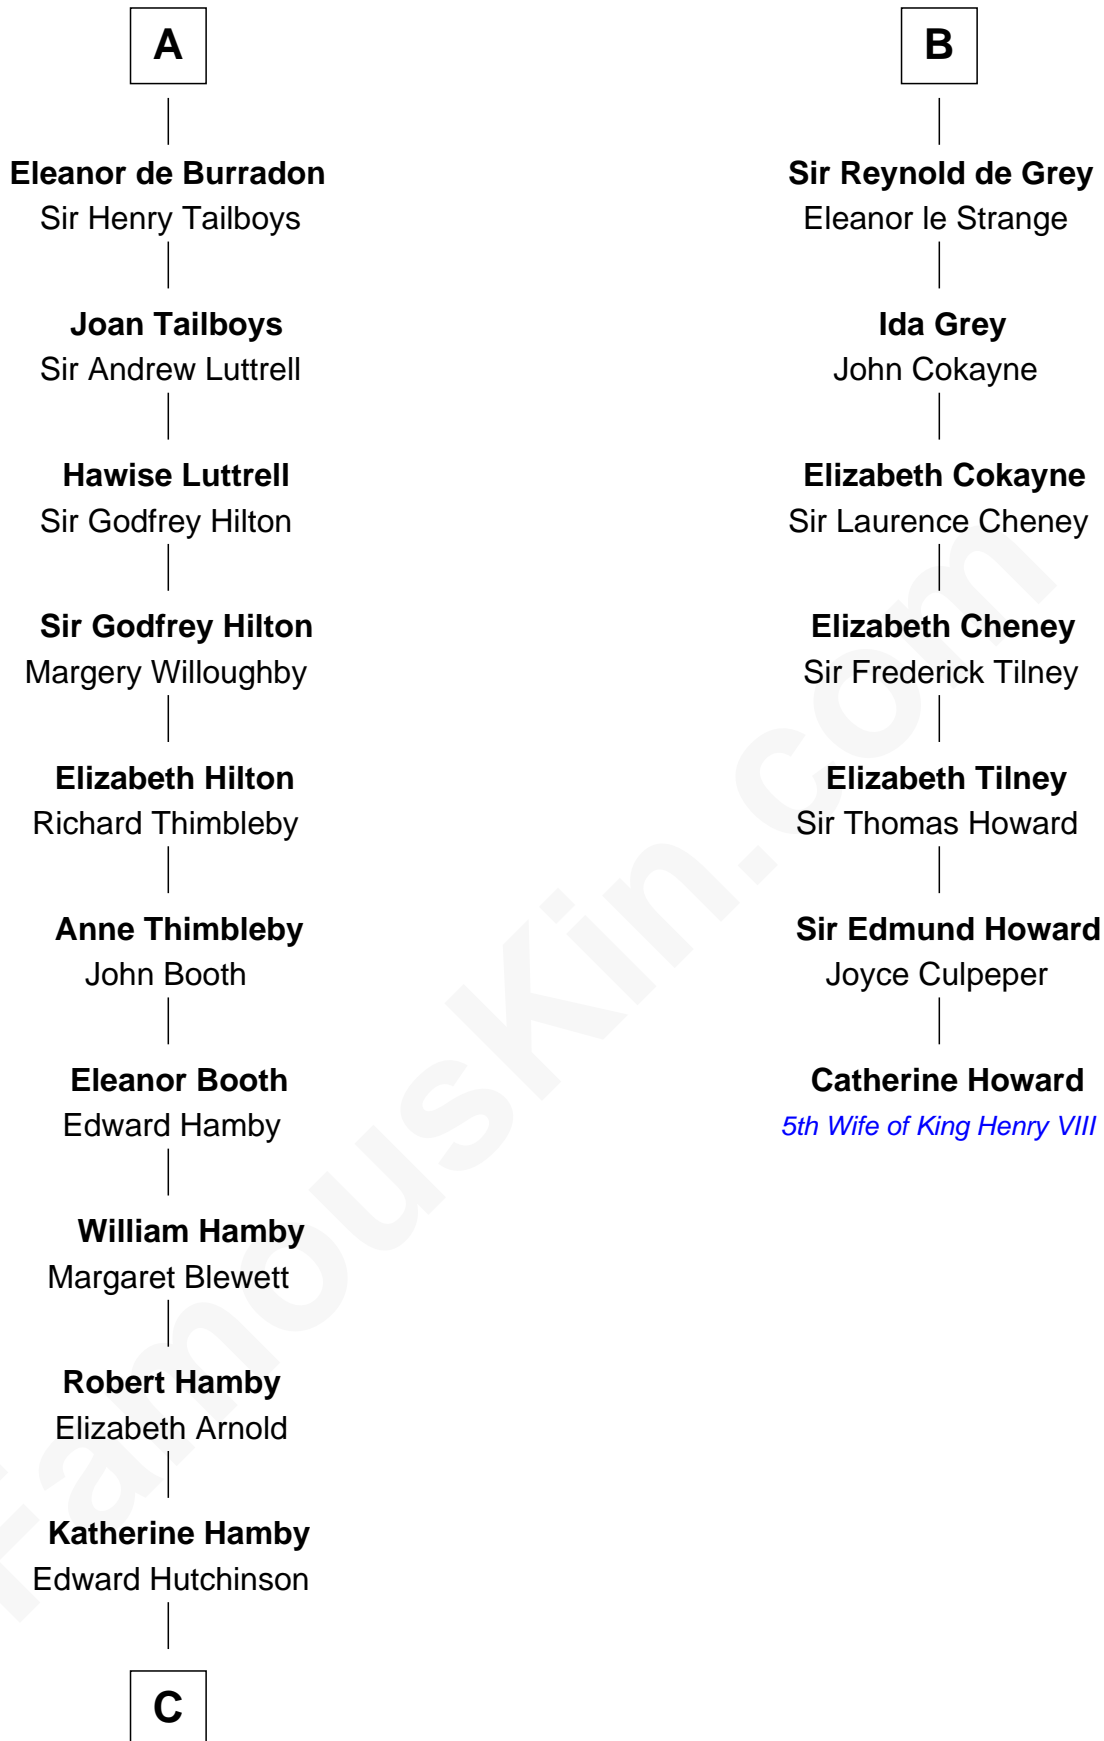

FamousKin.com

Relationship Chart of

Nicholas Gilman

Signer of the U.S. Constitution

13th cousin 8 times removed of

Catherine Howard

5th Wife of King Henry VIII

C

—
Elizabeth Hutchinson

Edward Winslow

—
Anna Winslow

John Taylor

—
Rev. John Taylor

Elizabeth Rogers

—
Ann Taylor

Nicholas Gilman