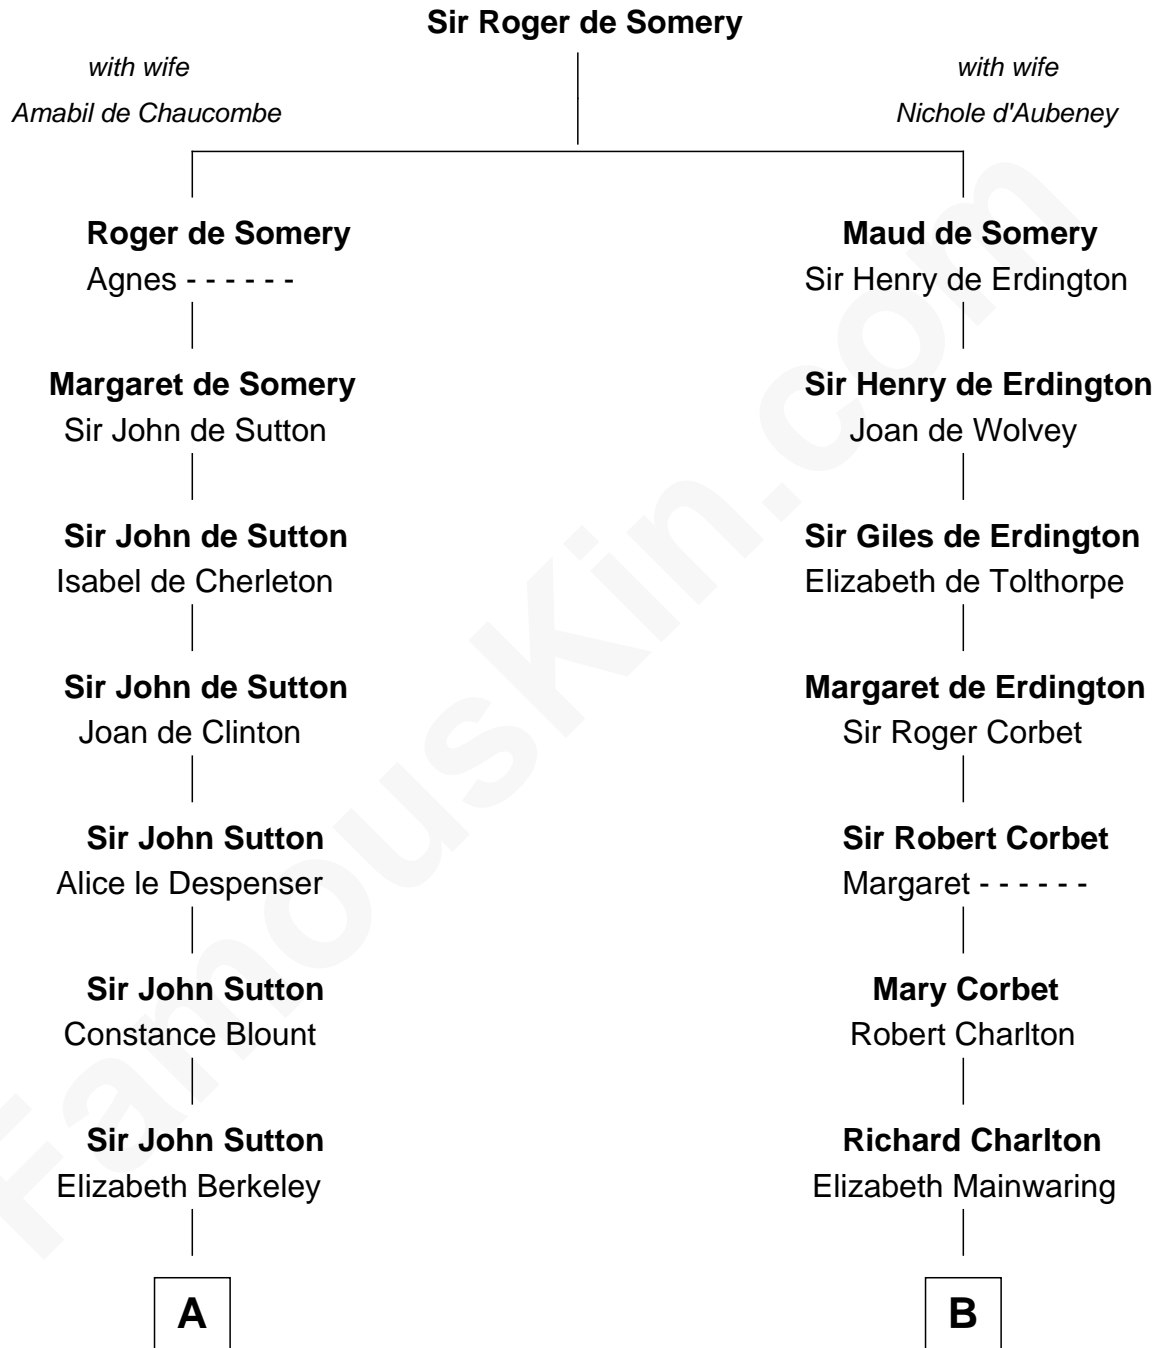

# FamousKin.com Relationship Chart of

**Nicholas Gilman**

*Signer of the U.S. Constitution*

17th cousin 1 time removed of

**Ralph Waldo Emerson**

*American Poet*

**C**

—  
**Ann Taylor**  
Nicholas Gilman

—  
**Nicholas Gilman**  
*Signer of the U.S. Constitution*

FamousKin.com