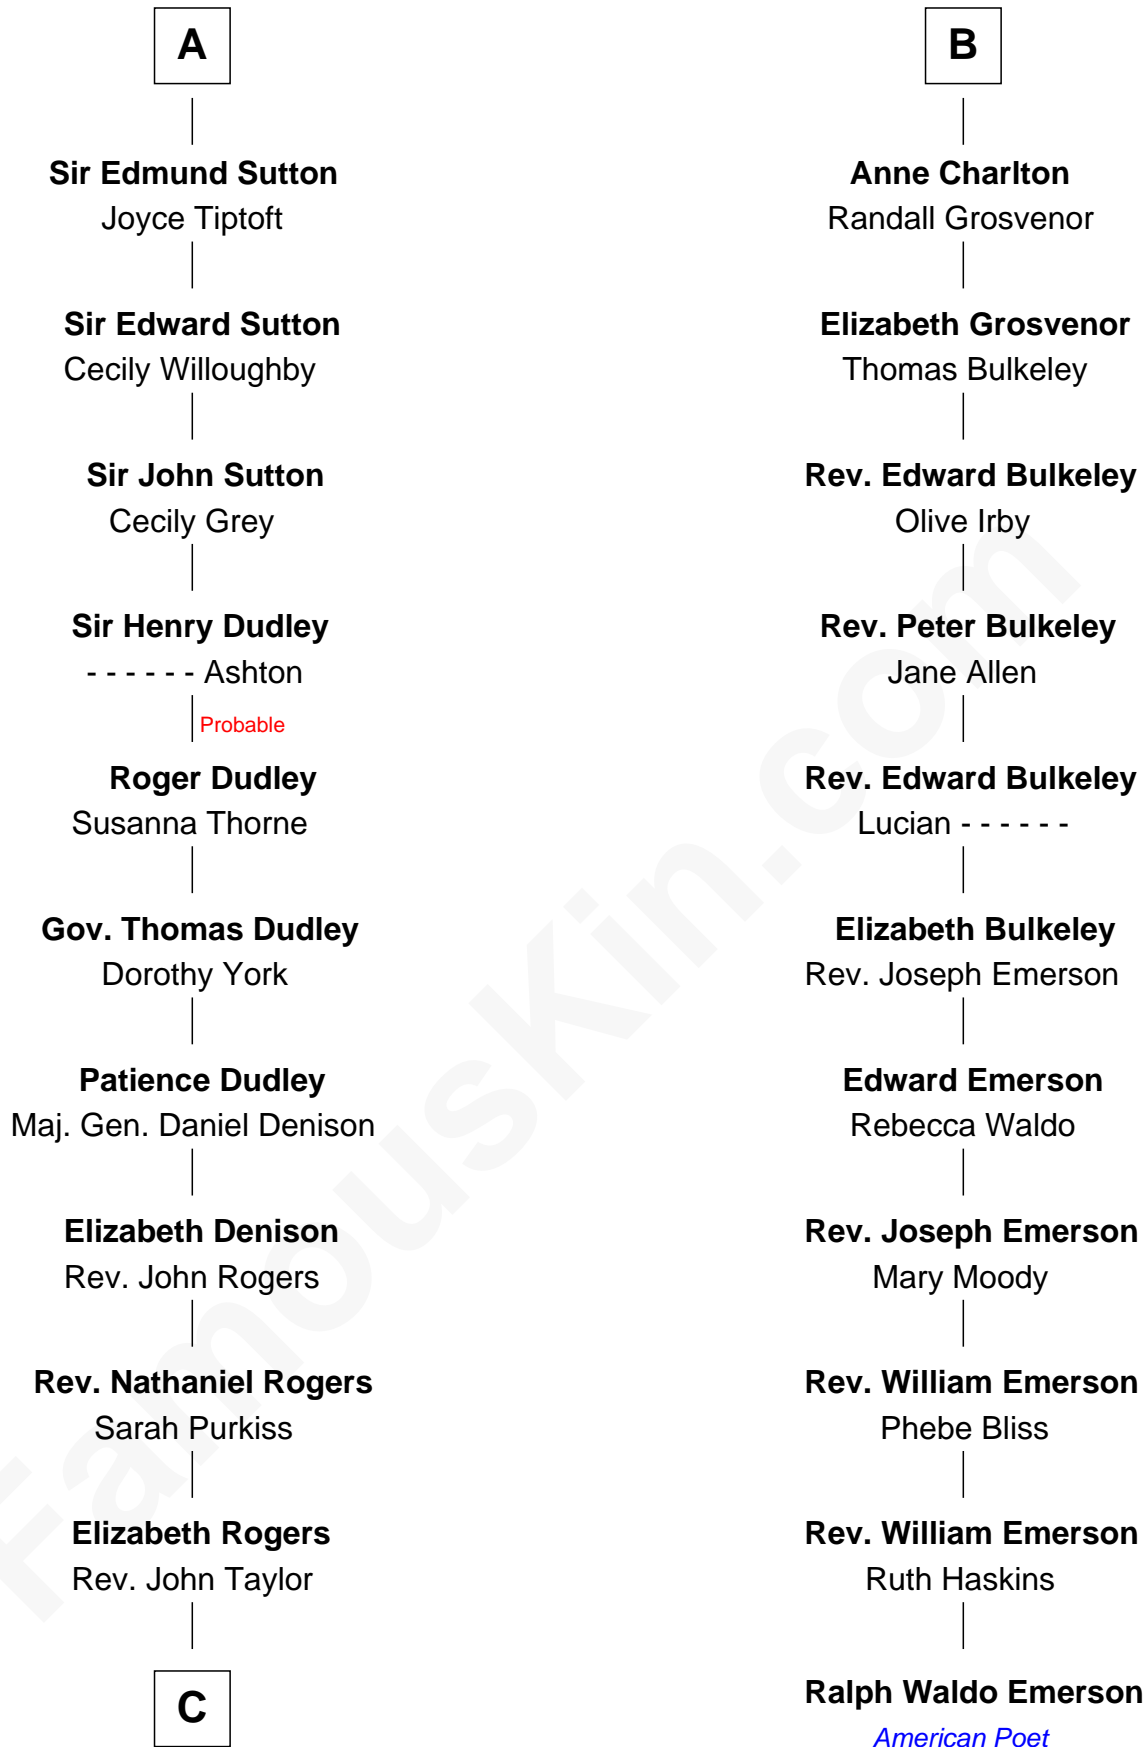

# FamousKin.com Relationship Chart of

**Nicholas Gilman**

*Signer of the U.S. Constitution*

17th cousin 1 time removed of

**Ralph Waldo Emerson**

*American Poet*

**C**

—  
**Ann Taylor**  
Nicholas Gilman

—  
**Nicholas Gilman**  
*Signer of the U.S. Constitution*

FamousKin.com