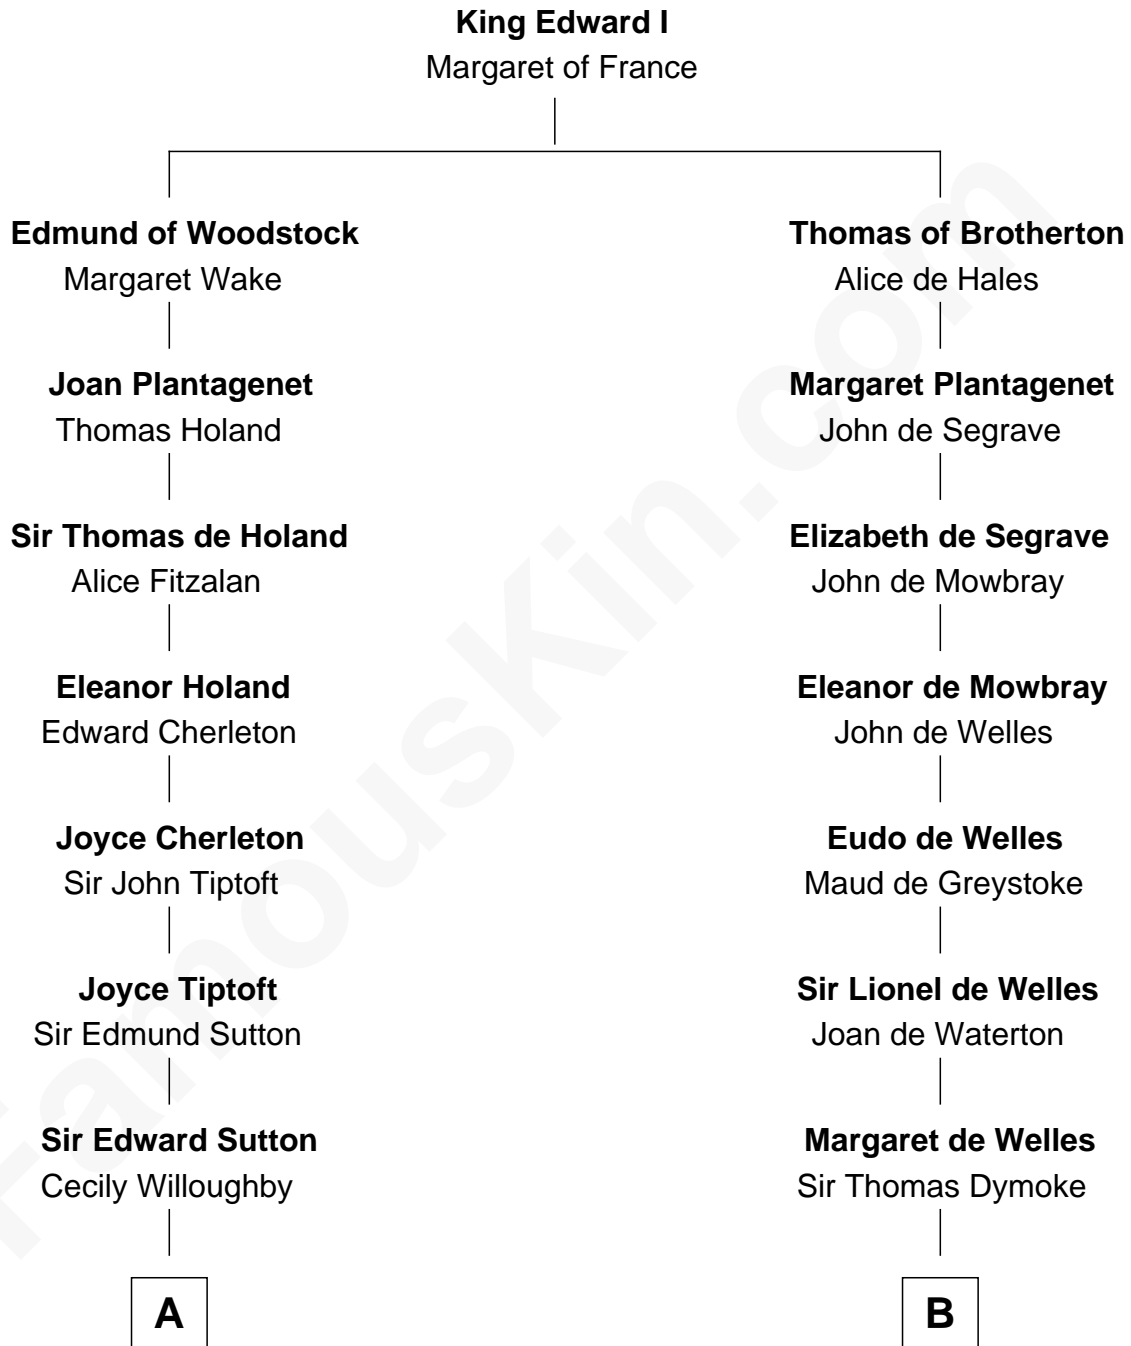

FamousKin.com Relationship Chart of

Nicholas Gilman

Signer of the U.S. Constitution

16th cousin 2 times removed of

Ralph Waldo Emerson

American Poet

C

Rev. William Emerson

Ruth Haskins

Ralph Waldo Emerson

American Poet

FamousKin.com